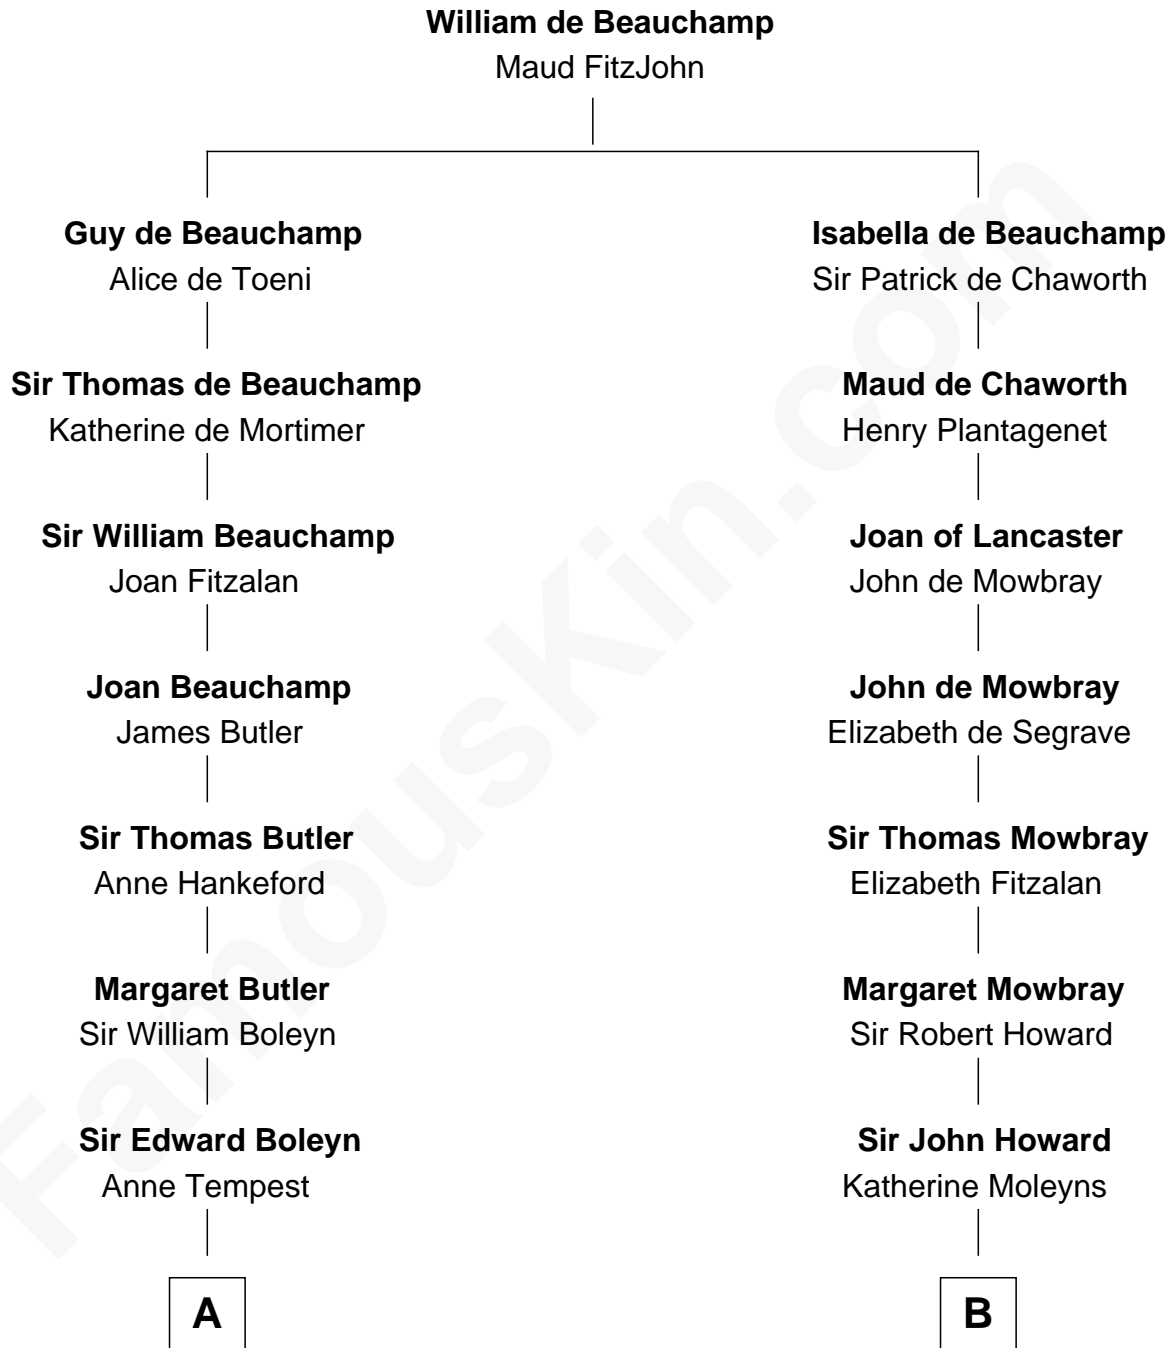

## Relationship Chart of

### Bill Weld

68th Governor of Massachusetts

19th cousin 2 times removed of

**Francis Scott Key**

Author of "The Star Spangled Banner"

**C**

**John Gelston Floyd**  
Sarah Backus Kirkland

**John Gelston Floyd**  
Julia Floyd DuBois

**Cornelia DuBois Floyd**  
John Treadwell Nichols

**Mary Blake Nichols**  
David Weld

**Bill Weld**  
*68th Governor of Massachusetts*

**D**

**Ann Arnold Ross**  
Frances Key

**John Ross Key**  
Anne Phebe Penn Dagworthy Charlton