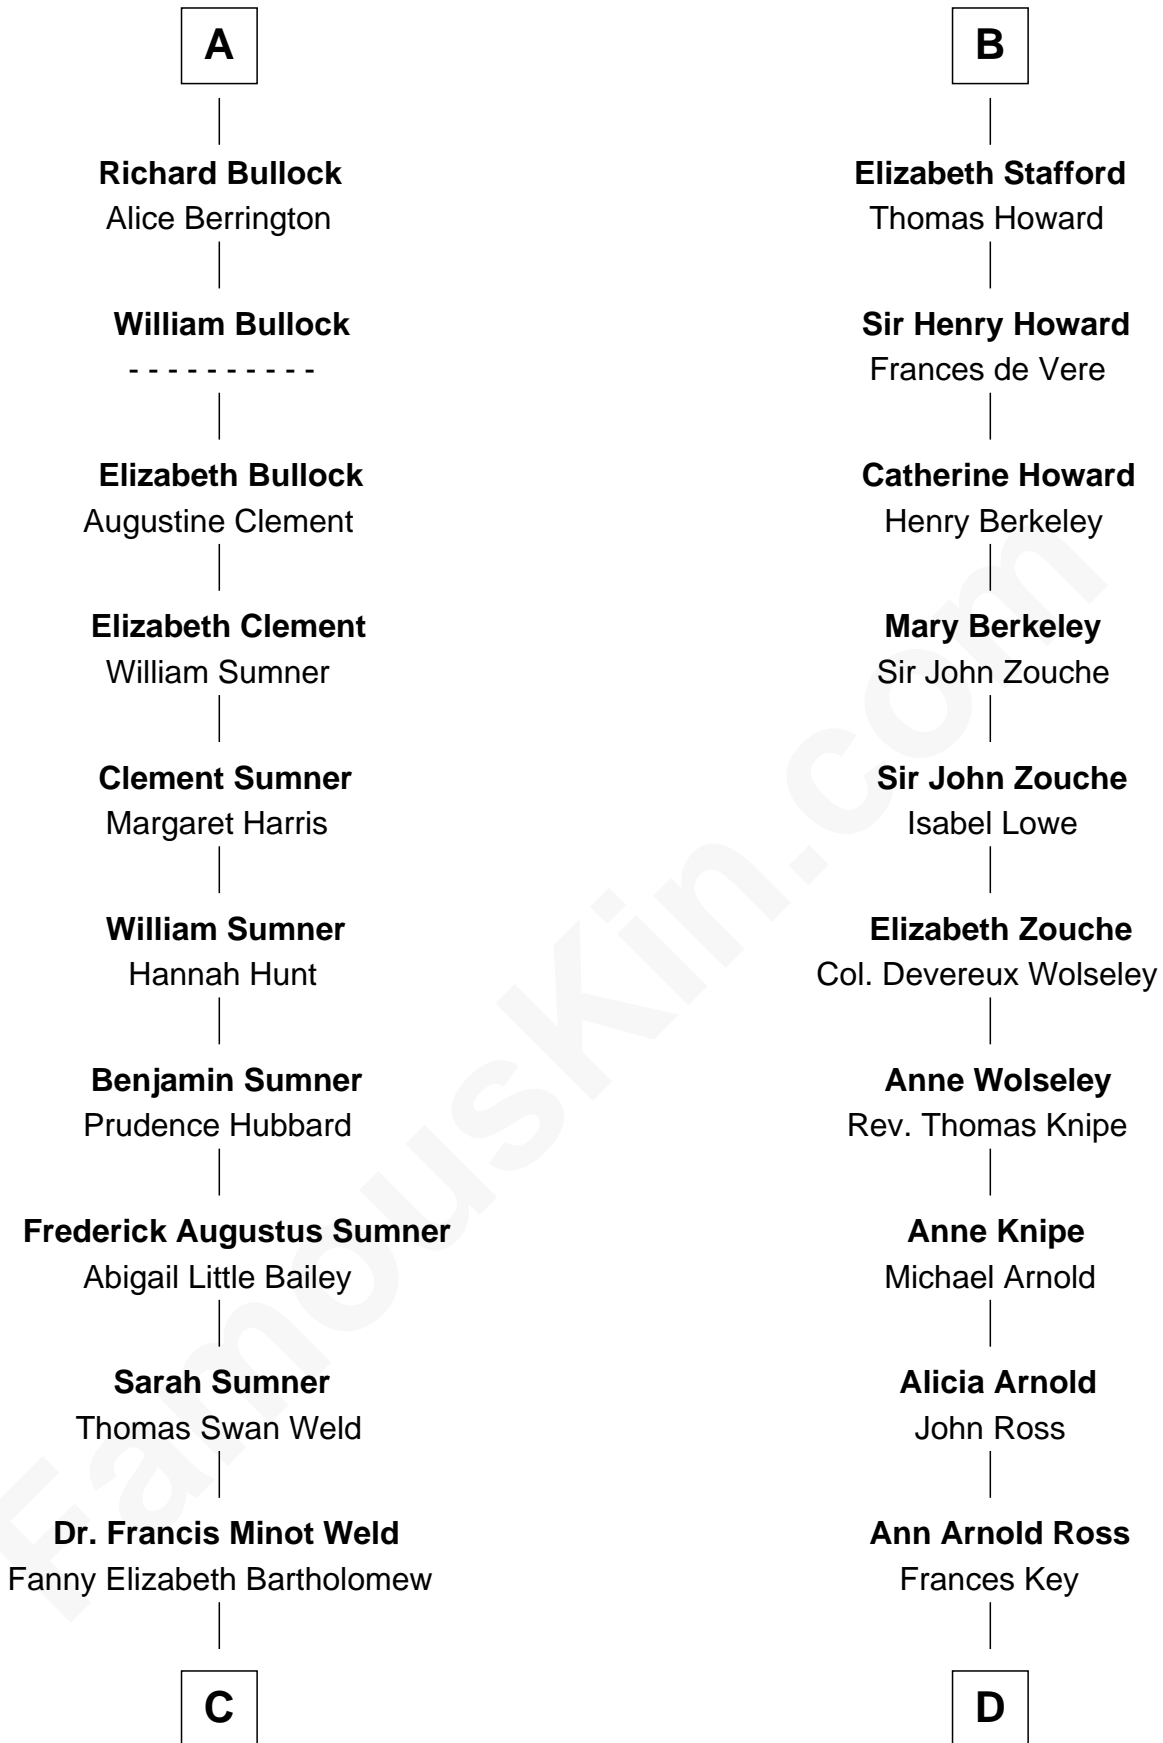

### Bill Weld

68th Governor of Massachusetts

18th cousin 1 time removed of

**Francis Scott Key**

Author of "The Star Spangled Banner"

**William de Montagu**  
Katherine de Grandison

**Sibyl de Montagu**  
Sir Edmund Fitzalan

**Philippe Fitzalan**  
Sir Richard Sergeaux

**Alice Sergeaux**  
Sir Richard de Vere

**Sir John de Vere**  
Elizabeth Howard

**Joan de Vere**  
Sir William Norreys

**Margaret Norreys**  
Gilbert Bullock

**Thomas Bullock**  
Alice Kingsmill

**A**

**Philippa de Montagu**  
Sir Roger de Mortimer

**Edmund Mortimer**  
Philippa Plantagenet

**Elizabeth Mortimer**  
Sir Henry Percy

**Sir Henry Percy**  
Eleanor Neville

**Sir Henry Percy**  
Eleanor Poynings

**Henry Percy**  
Maud Herbert

**Eleanor Percy**  
Edward Stafford

**B**

**C**

**Francis Minot Weld**

Margaret Low White

**David Weld**

Mary Blake Nichols