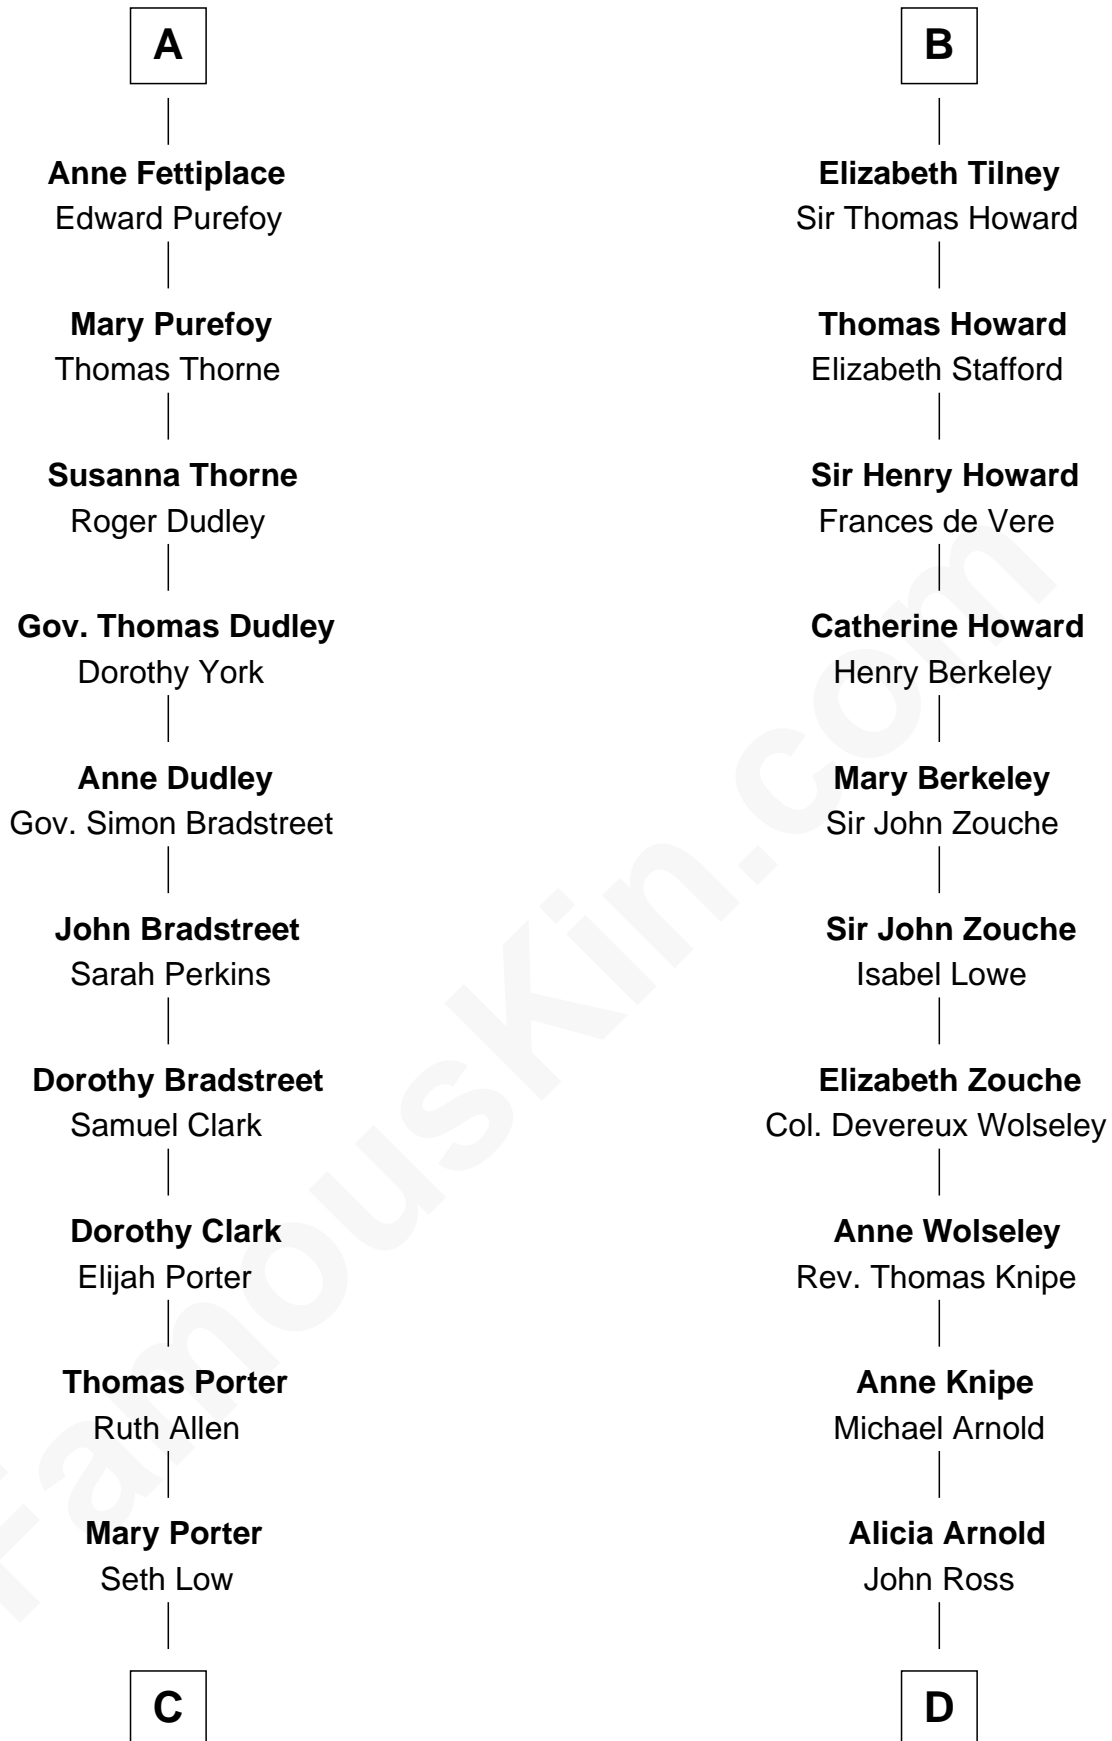

## Relationship Chart of

### Bill Weld

68th Governor of Massachusetts

19th cousin 2 times removed of

### Francis Scott Key

Author of "The Star Spangled Banner"

**C**

**Harriet Low**  
John Babcock Hillard

**Harriet Hillard**  
William Augustus White

**Margaret Low White**  
Francis Minot Weld

**David Weld**  
Mary Blake Nichols