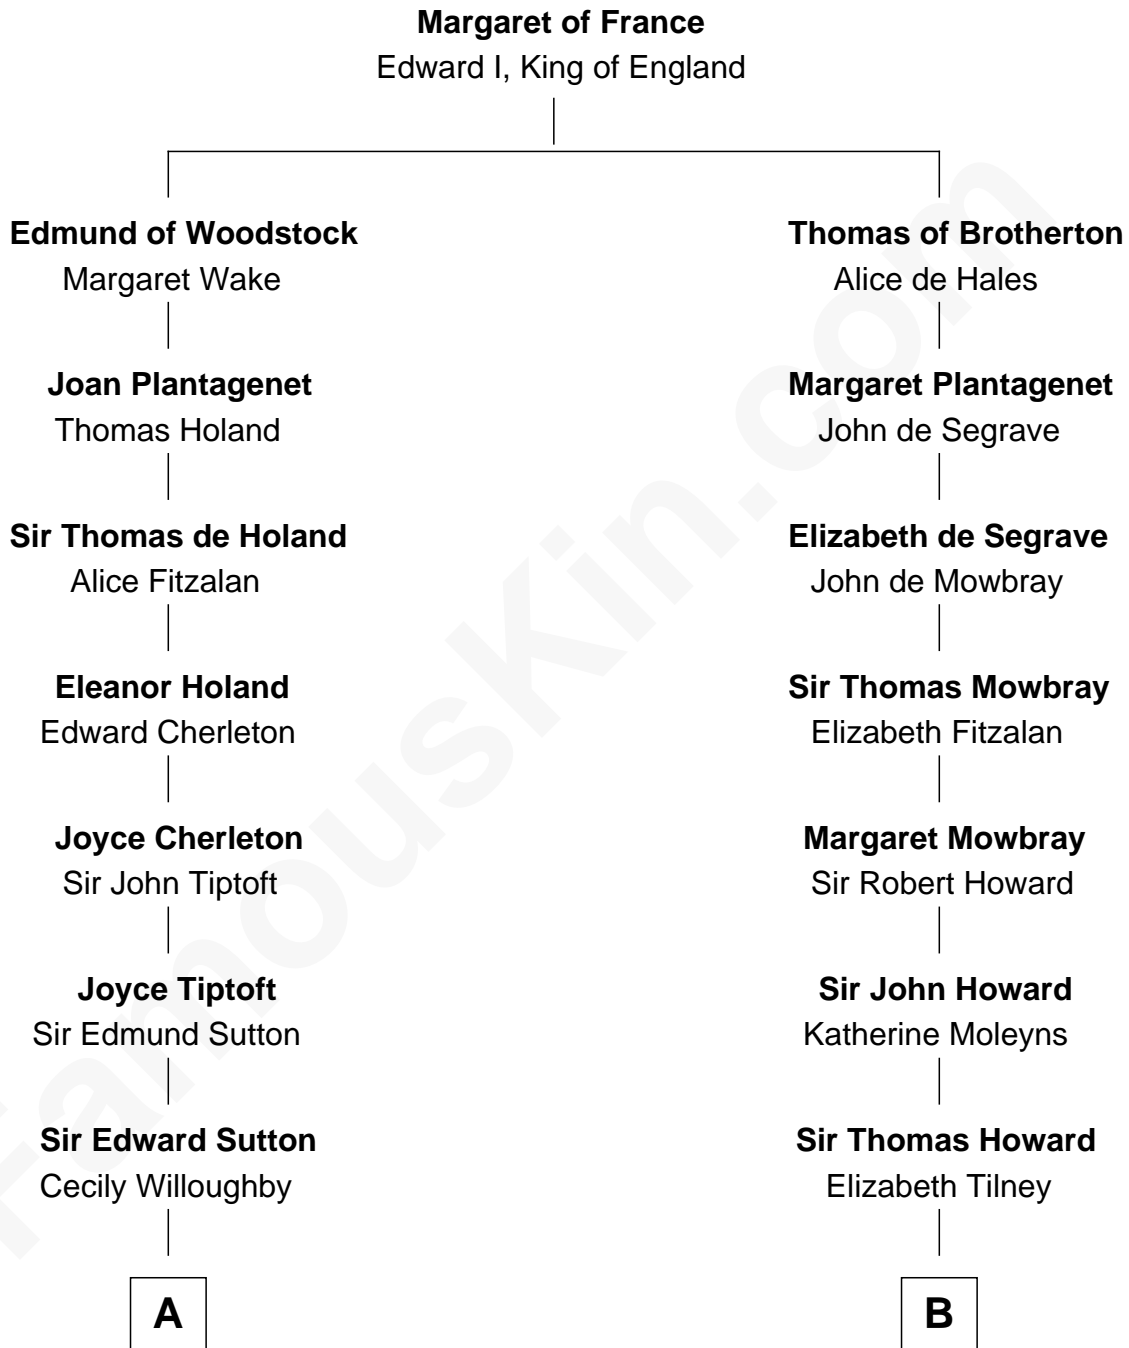

FamousKin.com

Relationship Chart of

Bill Weld

68th Governor of Massachusetts

18th cousin 3 times removed of

Francis Scott Key

Author of "The Star Spangled Banner"

C

Harriet Low
John Babcock Hillard

Harriet Hillard
William Augustus White

Margaret Low White
Francis Minot Weld

David Weld
Mary Blake Nichols

Bill Weld
68th Governor of Massachusetts

D

John Ross Key
Anne Phebe Penn Dagworthy Charlton

Francis Scott Key
Author of "The Star Spangled Banner"

FamousKin.com