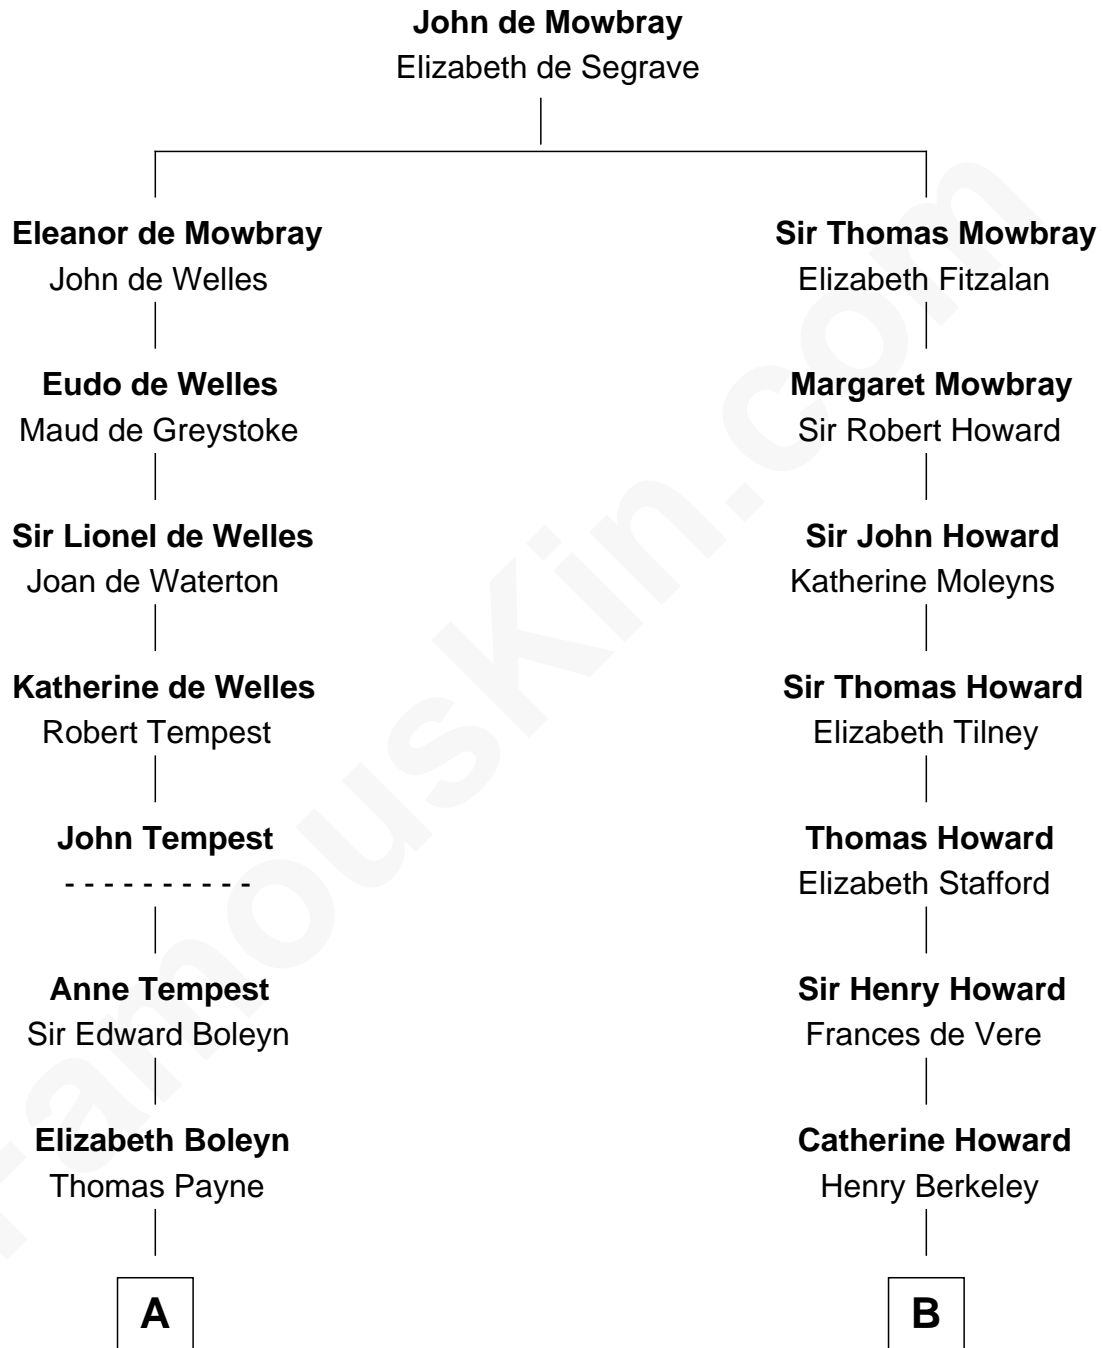

## Relationship Chart of

### Bill Weld

68th Governor of Massachusetts

15th cousin 5 times removed of

### Francis Scott Key

Author of "The Star Spangled Banner"

**C**

—  
**John Gelston Floyd**

Julia Floyd DuBois

—  
**Cornelia DuBois Floyd**

John Treadwell Nichols

—  
**Mary Blake Nichols**