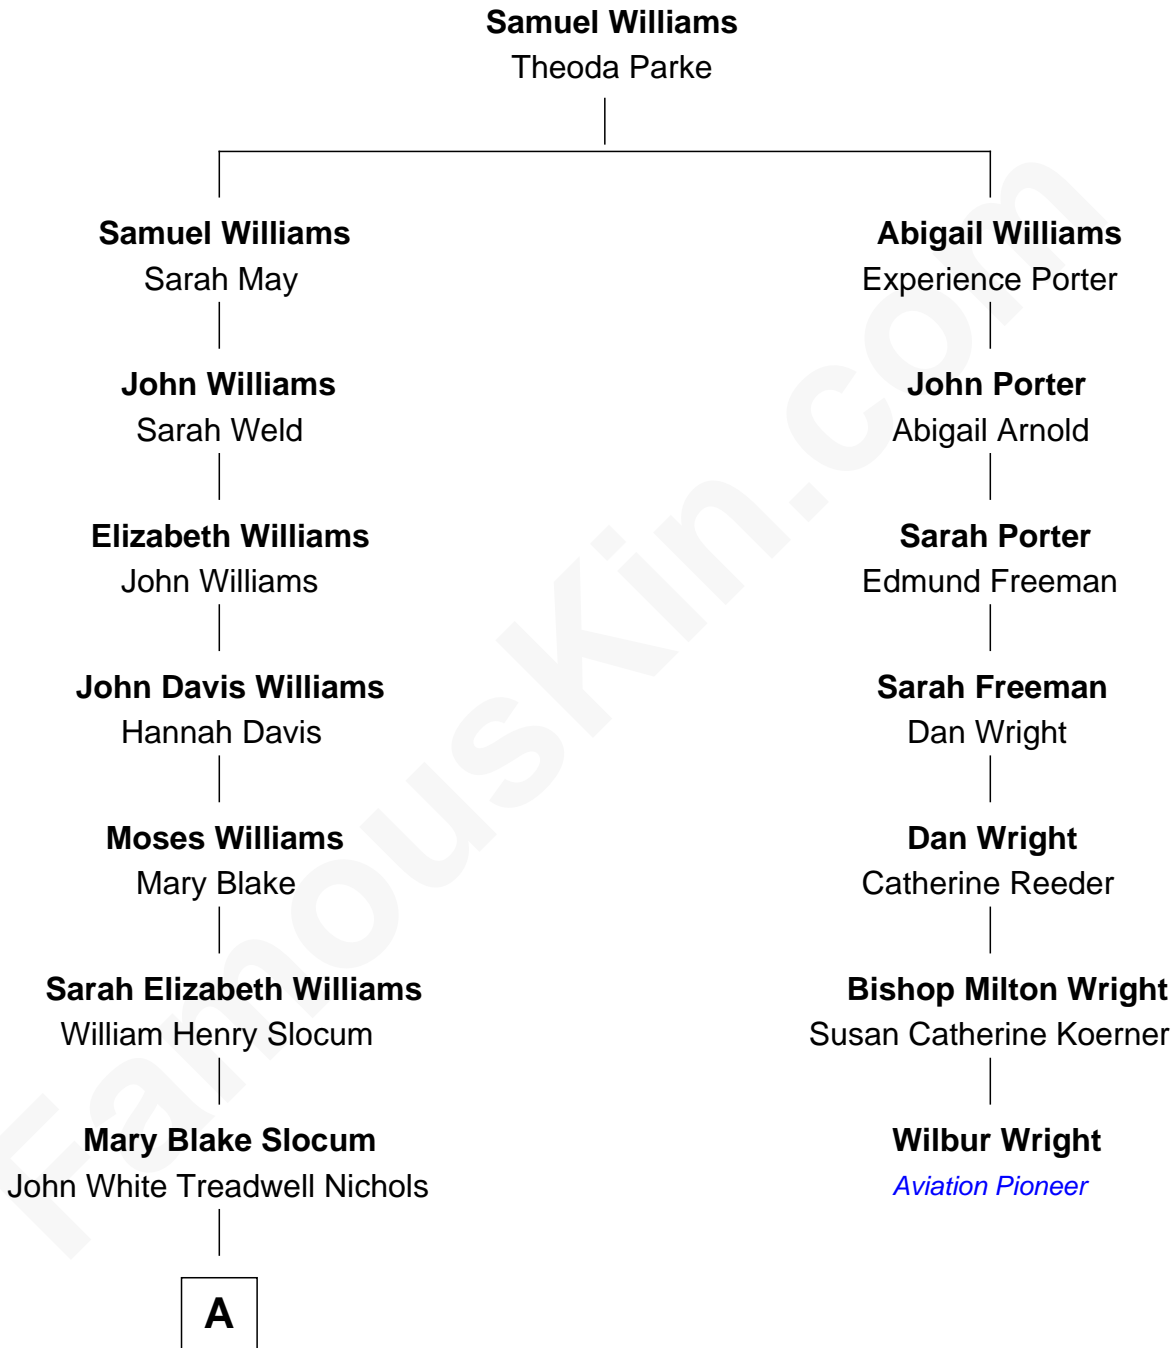

FamousKin.com Relationship Chart of

Bill Weld

68th Governor of Massachusetts

6th cousin 3 times removed of

Wilbur Wright

Wright Brothers - Aviation Pioneer

A

—
John Treadwell Nichols

Cornelia DuBois Floyd

—
Mary Blake Nichols

David Weld

—
Bill Weld

68th Governor of Massachusetts

FamousKin.com