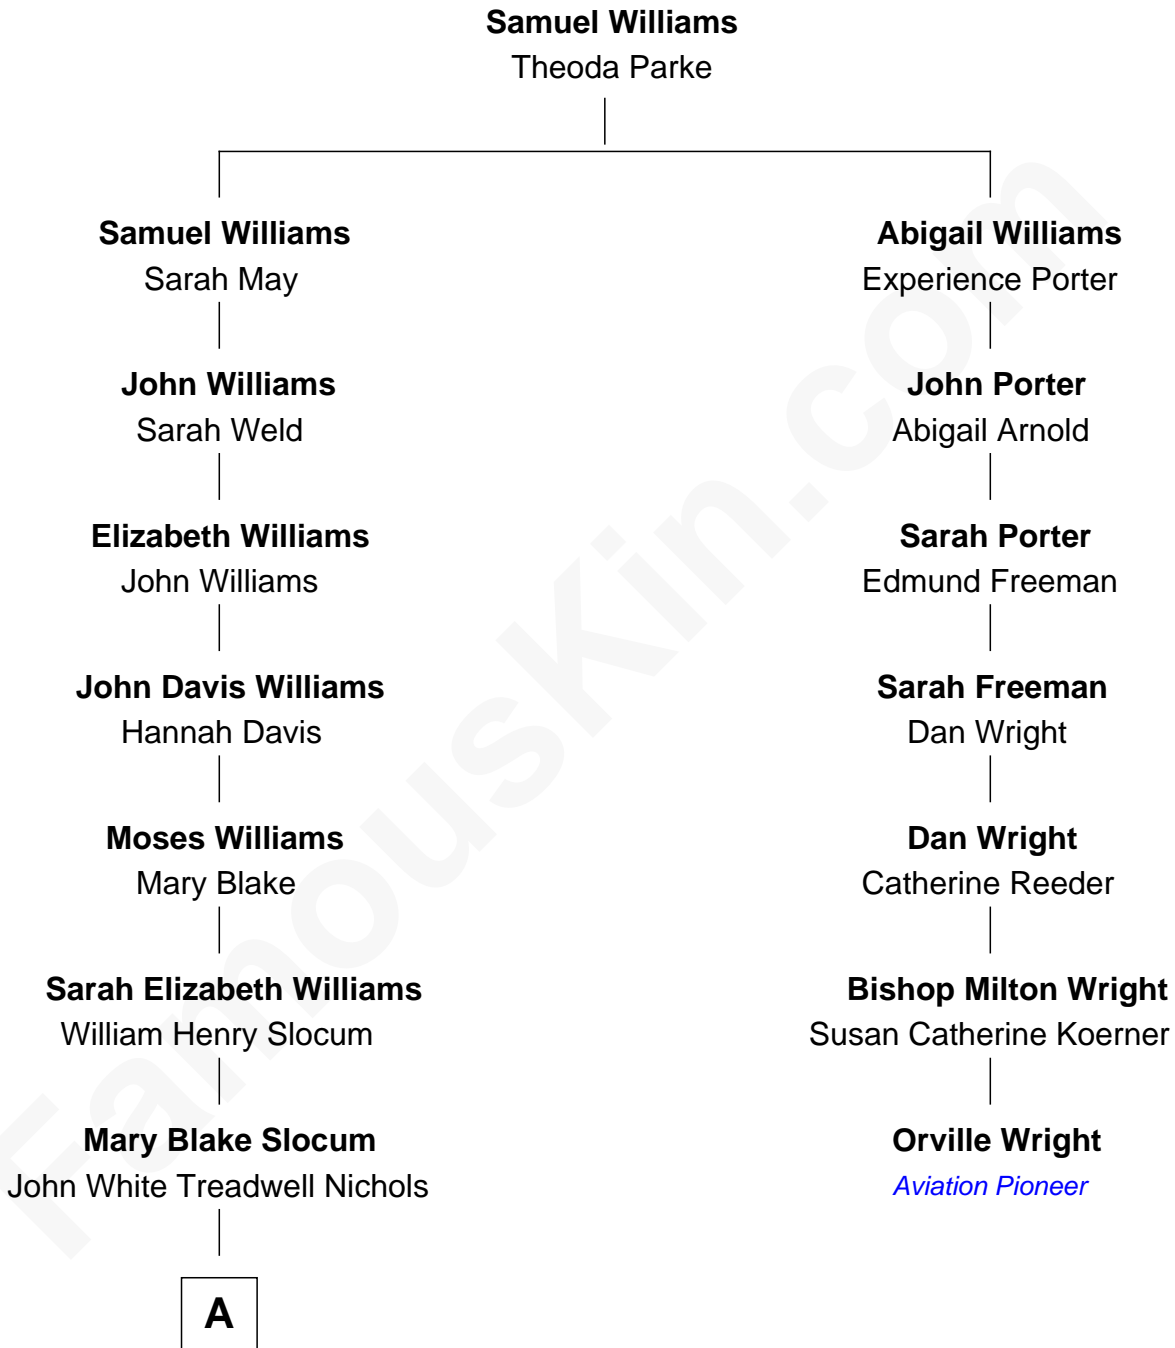

FamousKin.com Relationship Chart of

Bill Weld

68th Governor of Massachusetts

6th cousin 3 times removed of

Orville Wright

Wright Brothers - Aviation Pioneer

A

—
John Treadwell Nichols

Cornelia DuBois Floyd

—
Mary Blake Nichols

David Weld

—
Bill Weld

68th Governor of Massachusetts

FamousKin.com