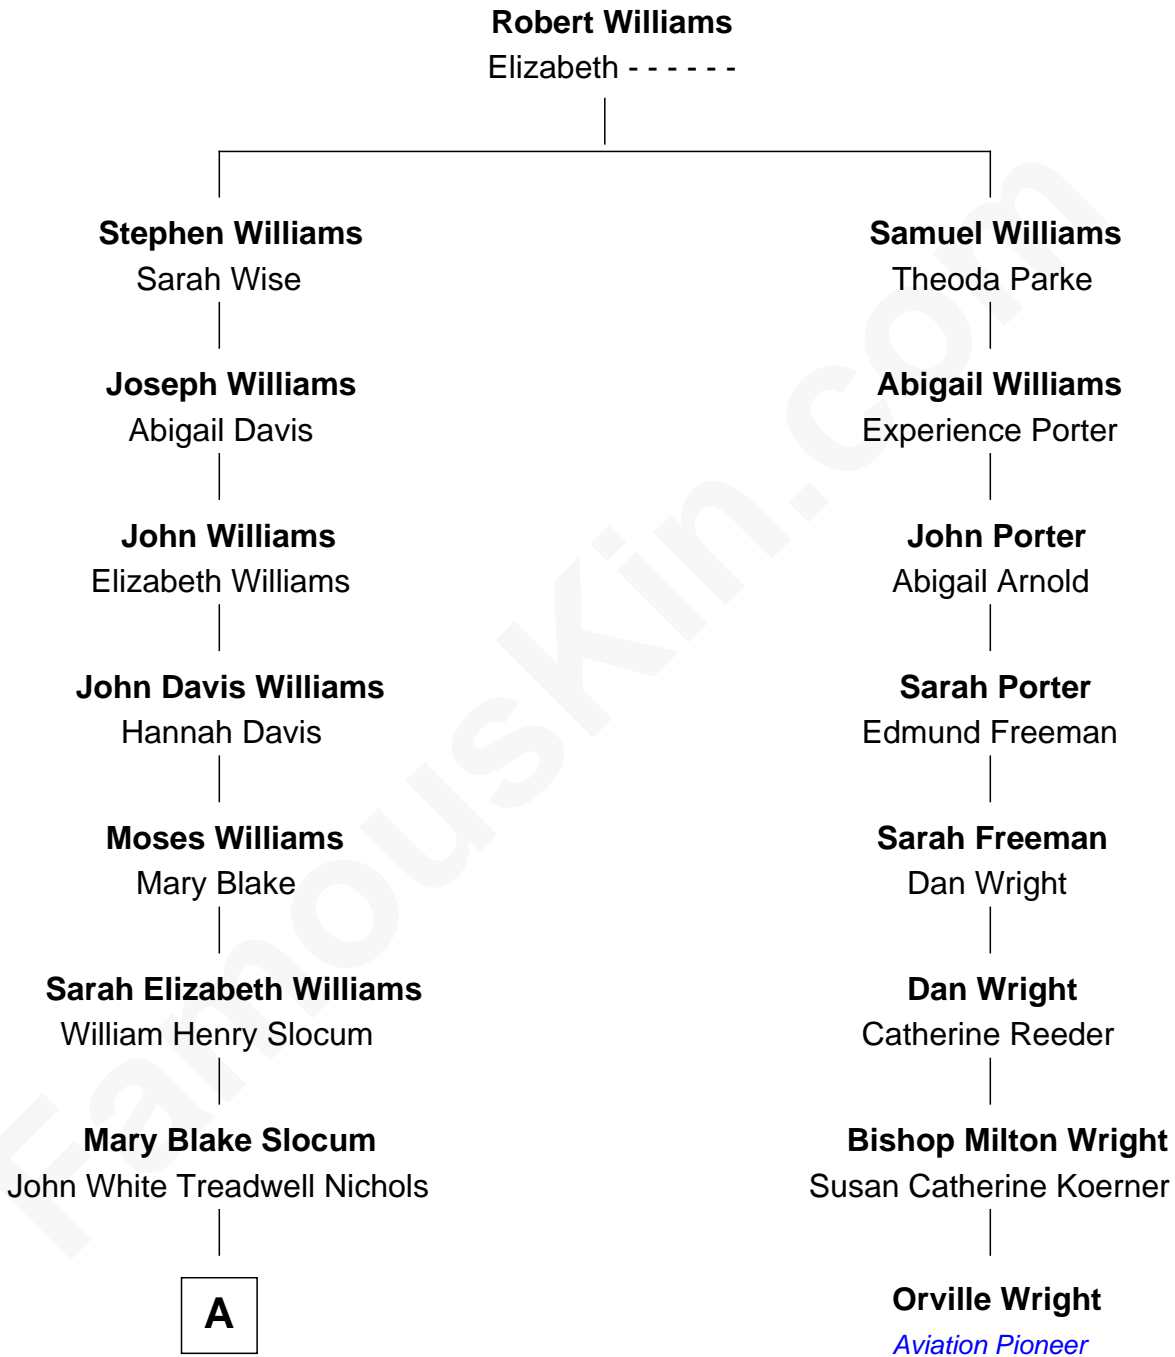

FamousKin.com

Relationship Chart of

Bill Weld

68th Governor of Massachusetts

7th cousin 2 times removed of

Orville Wright

Wright Brothers - Aviation Pioneer

A

—
John Treadwell Nichols

Cornelia DuBois Floyd

—
Mary Blake Nichols

David Weld

—
Bill Weld

68th Governor of Massachusetts

FamousKin.com