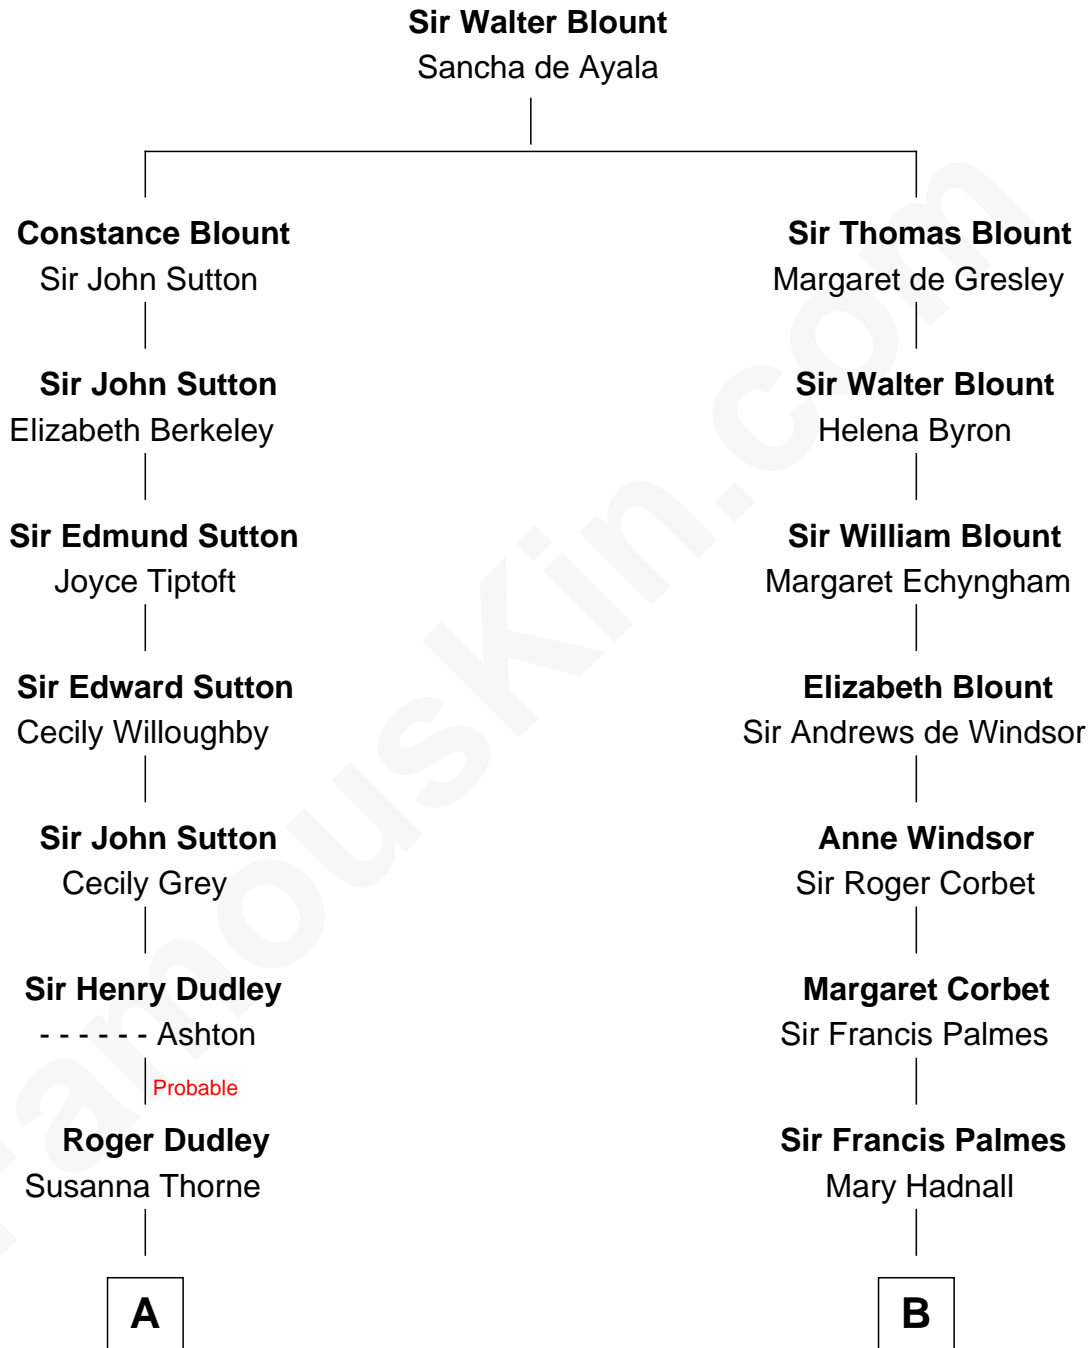

FamousKin.com

Relationship Chart of

Bill Weld

68th Governor of Massachusetts

16th cousin 2 times removed of

John D. Rockefeller

Founder of the Standard Oil Company

C

—
David Weld

Mary Blake Nichols

—
Bill Weld

68th Governor of Massachusetts

FamousKin.com