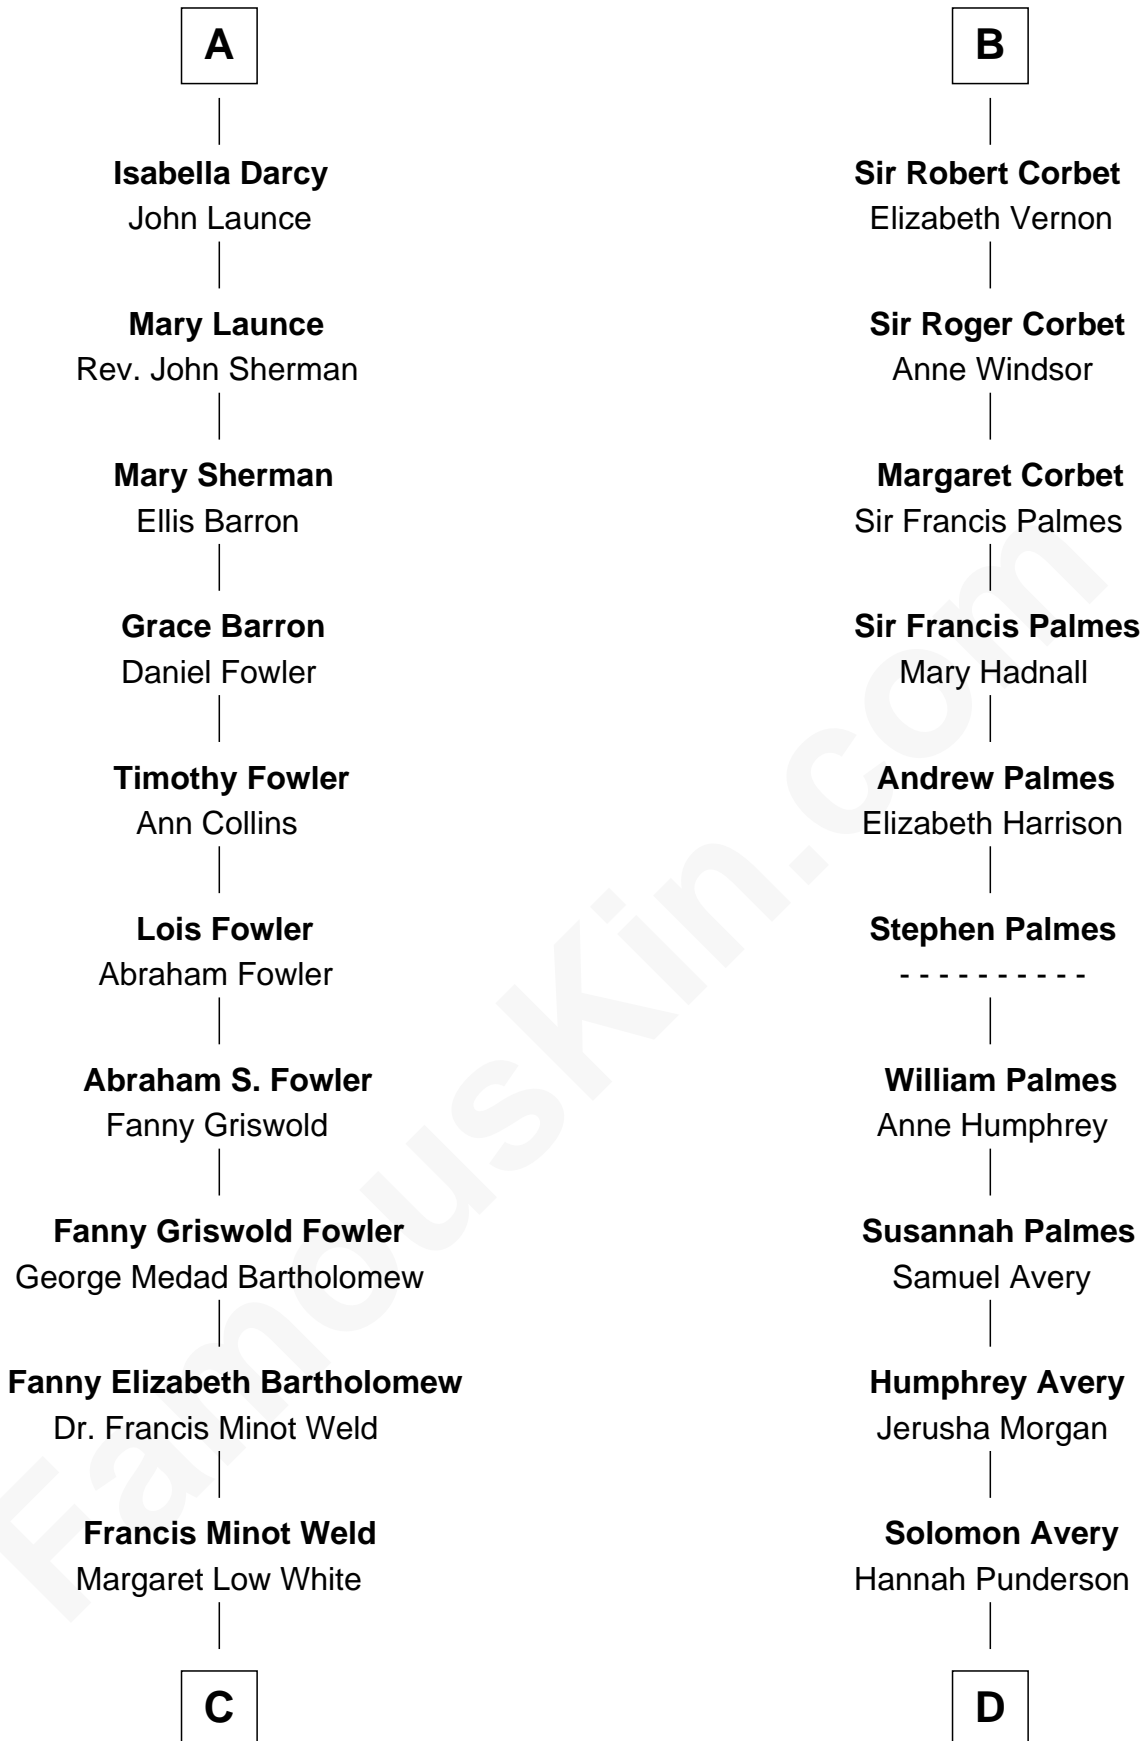

FamousKin.com

Relationship Chart of

Bill Weld

68th Governor of Massachusetts

18th cousin 2 times removed of

John D. Rockefeller

Founder of the Standard Oil Company

Sir Henry de Grey

Richard Grey

Blanche de la Vache

Alice Grey

Sir William Burley

Elizabeth Burley

Sir John Hopton

Sir Walter Hopton

Joan Mortimer

Sir Thomas Hopton

Eleanor Lucy

Elizabeth Hopton

Sir Roger Corbet

Sir Richard Corbet

Elizabeth Devereux

B

C

David Weld
Mary Blake Nichols

Bill Weld
68th Governor of Massachusetts

D

Miles Avery
Malinda Pixley

Lucy Avery
Godfrey Lewis Rockefeller

William Avery Rockefeller
Eliza Davison

John D. Rockefeller
Founder of the Standard Oil Company