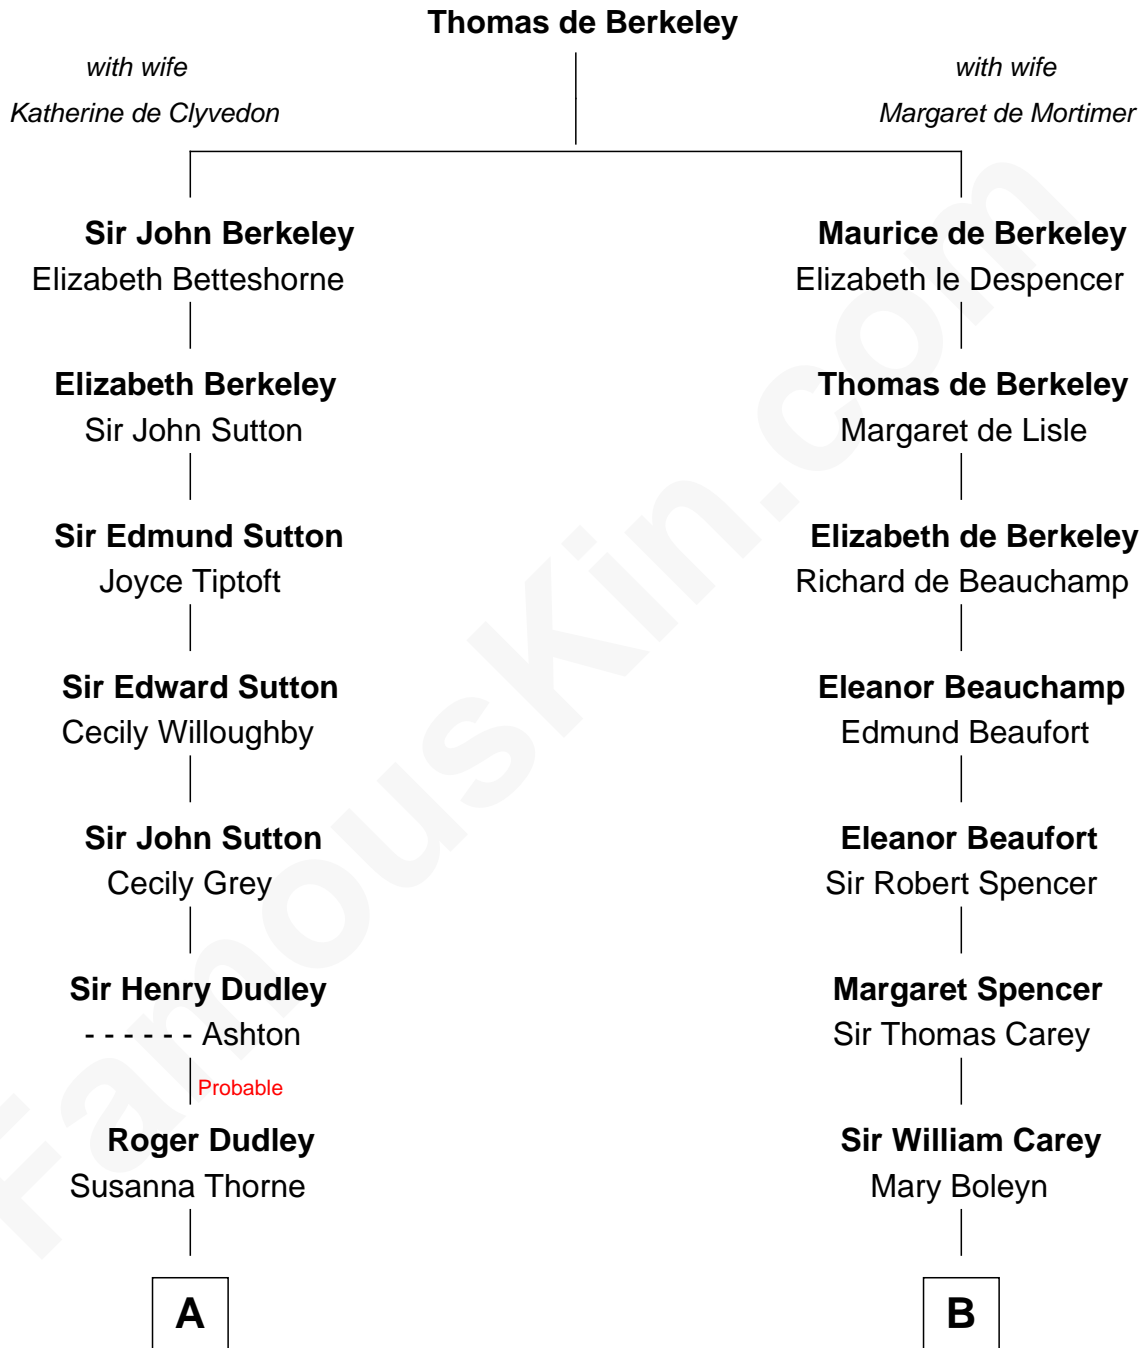

FamousKin.com Relationship Chart of

Bill Weld

68th Governor of Massachusetts

18th cousin of

John D. Rockefeller

Founder of the Standard Oil Company

C

David Weld
Mary Blake Nichols

Bill Weld

68th Governor of Massachusetts

D

William Avery Rockefeller
Eliza Davison

John D. Rockefeller

Founder of the Standard Oil Company

FamousKin.com