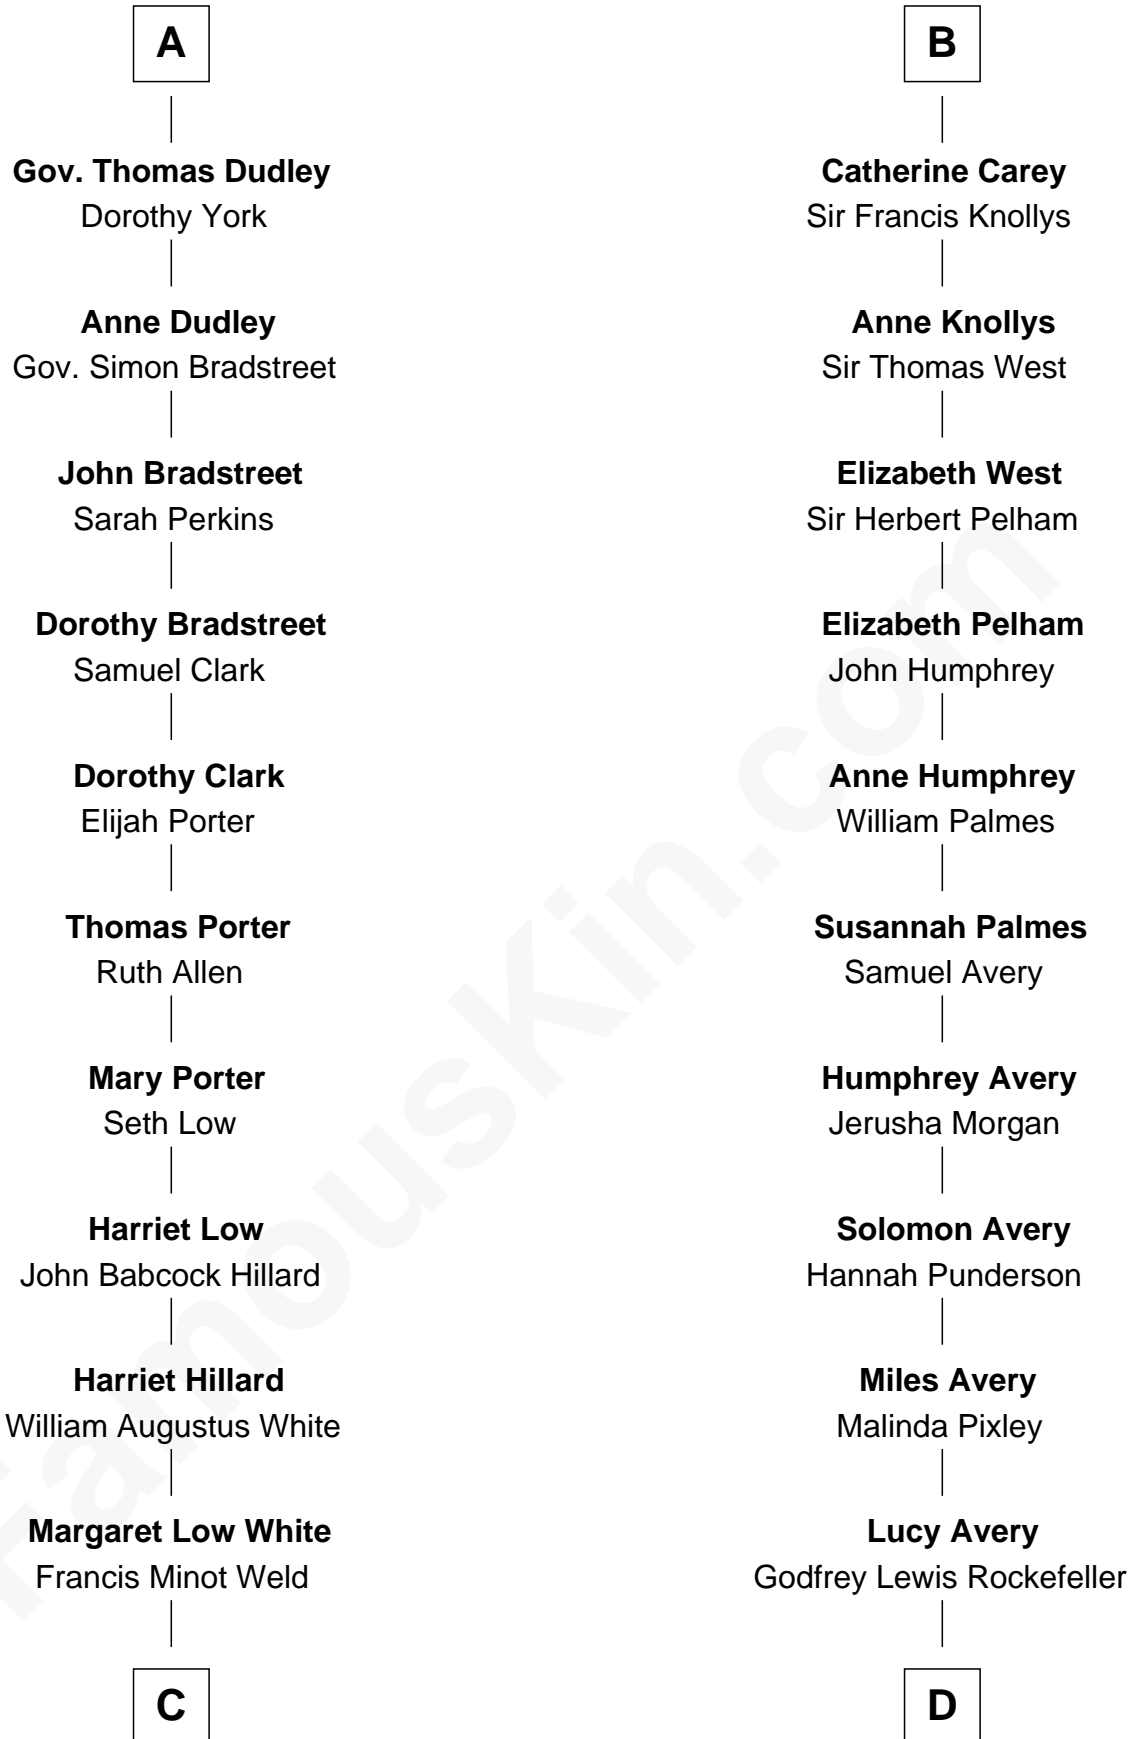

FamousKin.com Relationship Chart of

Bill Weld

68th Governor of Massachusetts

18th cousin of

John D. Rockefeller

Founder of the Standard Oil Company

C

David Weld
Mary Blake Nichols

Bill Weld

68th Governor of Massachusetts

D

William Avery Rockefeller
Eliza Davison

John D. Rockefeller

Founder of the Standard Oil Company

FamousKin.com