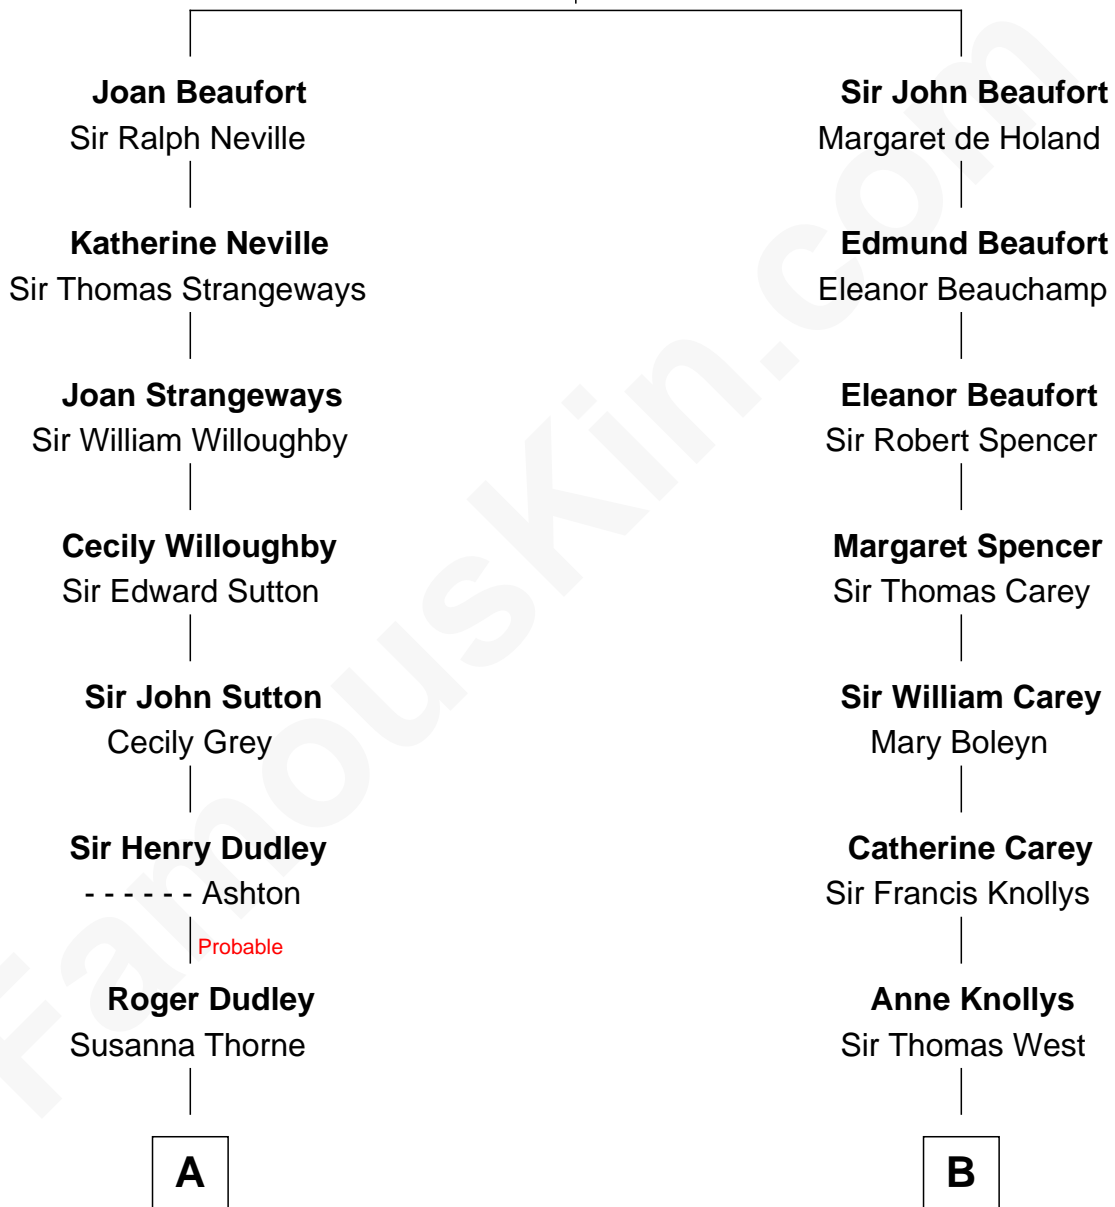

## Relationship Chart of

### Bill Weld

68th Governor of Massachusetts

16th cousin 2 times removed of

### John D. Rockefeller

Founder of the Standard Oil Company

**John of Gaunt**  
Katherine Roet

**C**

—  
**David Weld**

Mary Blake Nichols

—  
**Bill Weld**

*68th Governor of Massachusetts*