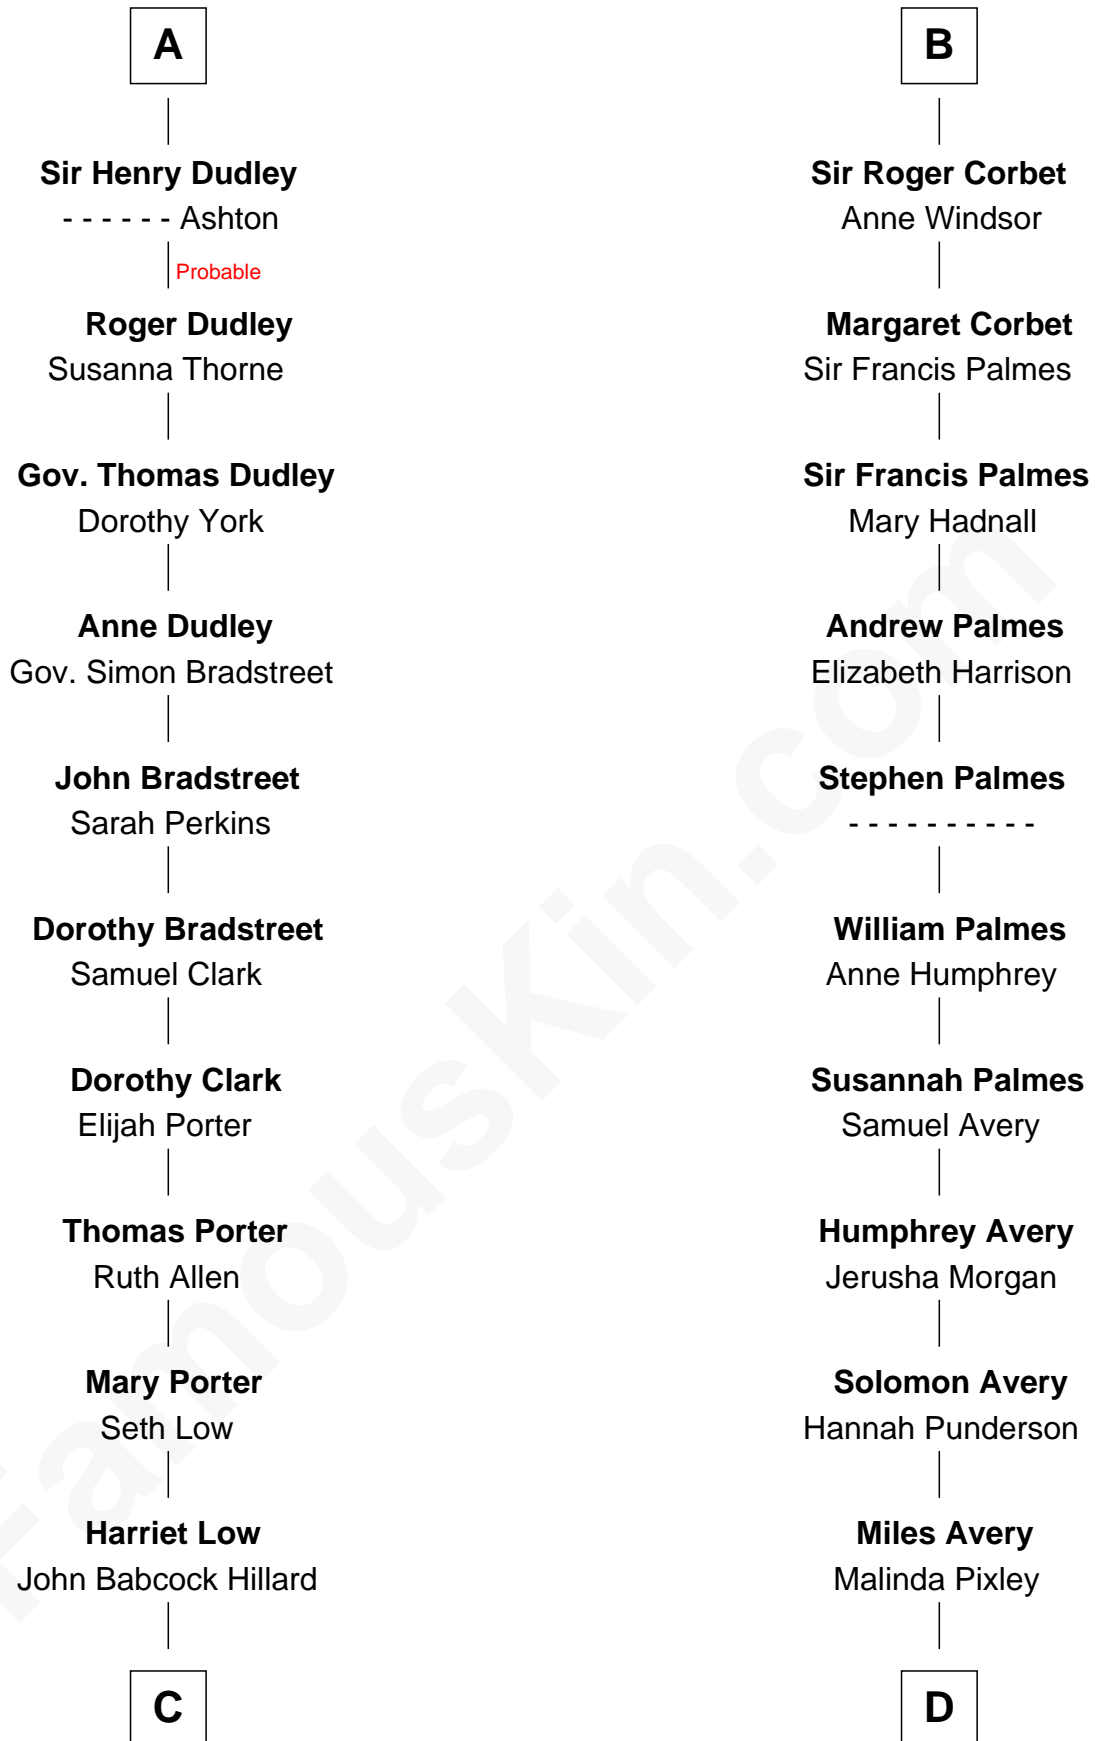

## Relationship Chart of

### Bill Weld

68th Governor of Massachusetts

19th cousin 1 time removed of

### John D. Rockefeller

Founder of the Standard Oil Company

**C**

**Harriet Hillard**  
William Augustus White

**Margaret Low White**  
Francis Minot Weld

**David Weld**  
Mary Blake Nichols

**Bill Weld**  
*68th Governor of Massachusetts*

**D**

**Lucy Avery**  
Godfrey Lewis Rockefeller

**William Avery Rockefeller**  
Eliza Davison

**John D. Rockefeller**  
*Founder of the Standard Oil Company*

FamousKin.com