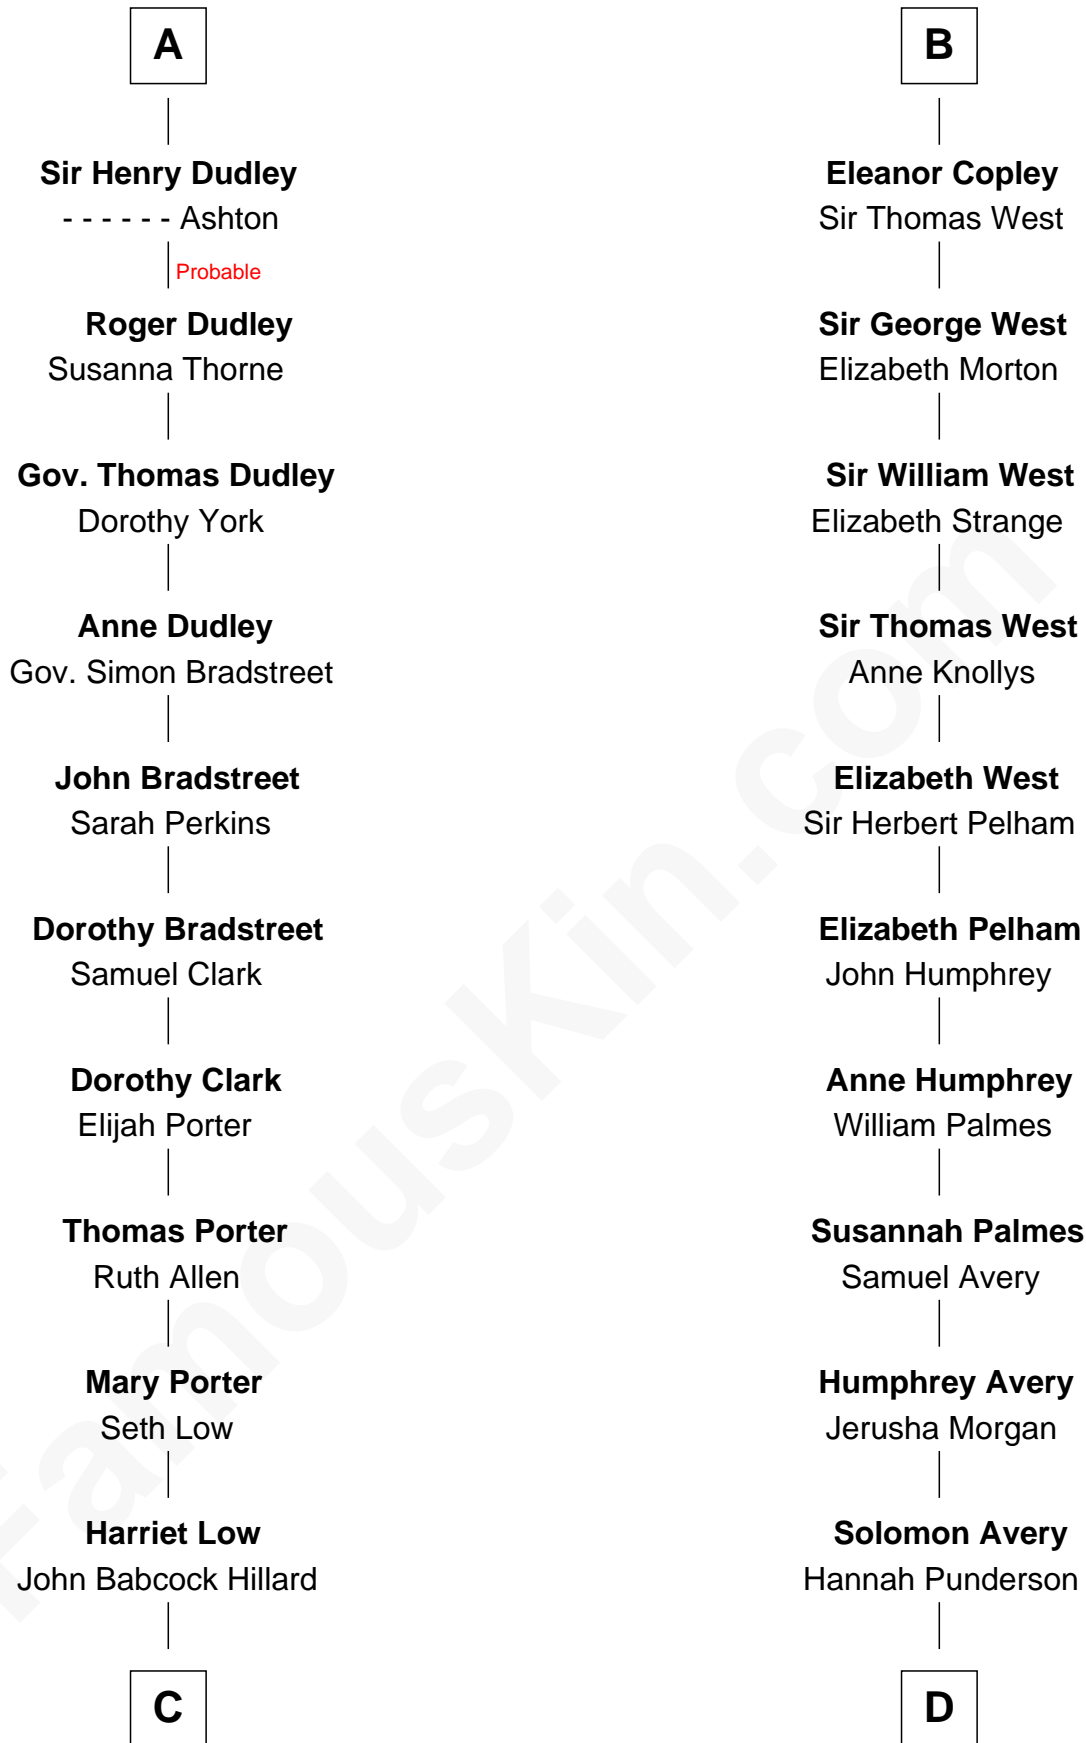

FamousKin.com Relationship Chart of

Bill Weld

68th Governor of Massachusetts

20th cousin of

John D. Rockefeller

Founder of the Standard Oil Company

Sir Hugh I de Audley

Iseult de Mortimer

C

Harriet Hillard
William Augustus White

Margaret Low White
Francis Minot Weld

David Weld
Mary Blake Nichols

Bill Weld
68th Governor of Massachusetts

D

Miles Avery
Malinda Pixley

Lucy Avery
Godfrey Lewis Rockefeller

William Avery Rockefeller
Eliza Davison

John D. Rockefeller
Founder of the Standard Oil Company