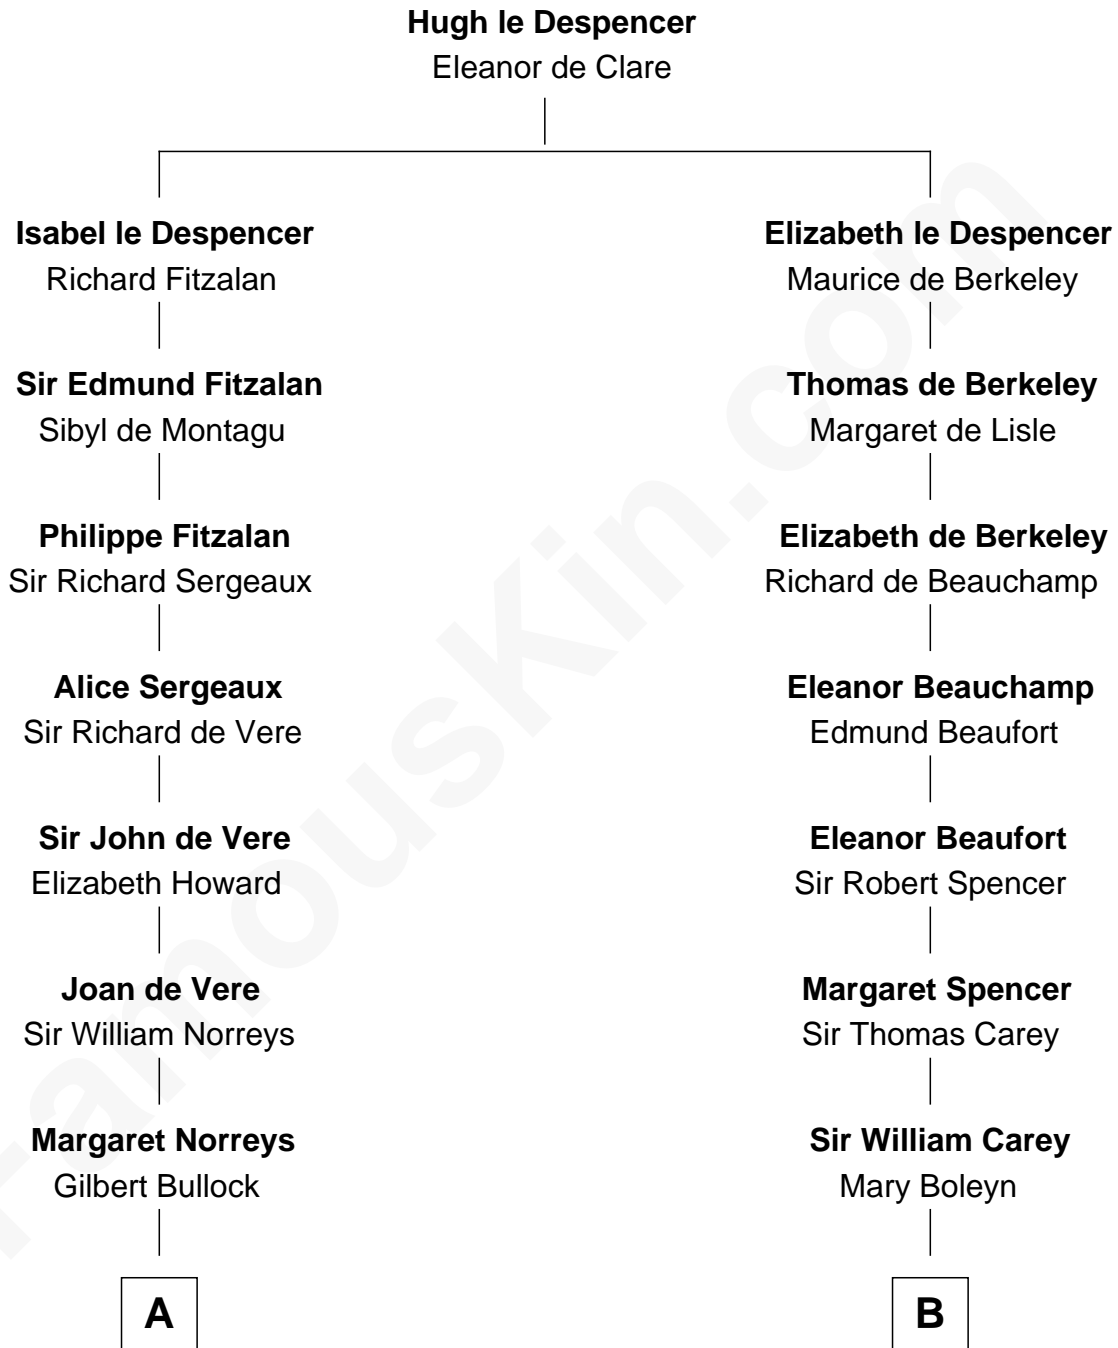

FamousKin.com

Relationship Chart of

Bill Weld

68th Governor of Massachusetts

18th cousin 2 times removed of

John D. Rockefeller

Founder of the Standard Oil Company

C

Dr. Francis Minot Weld
Fanny Elizabeth Bartholomew

Francis Minot Weld
Margaret Low White

David Weld
Mary Blake Nichols

Bill Weld
68th Governor of Massachusetts

D

William Avery Rockefeller
Eliza Davison

John D. Rockefeller
Founder of the Standard Oil Company