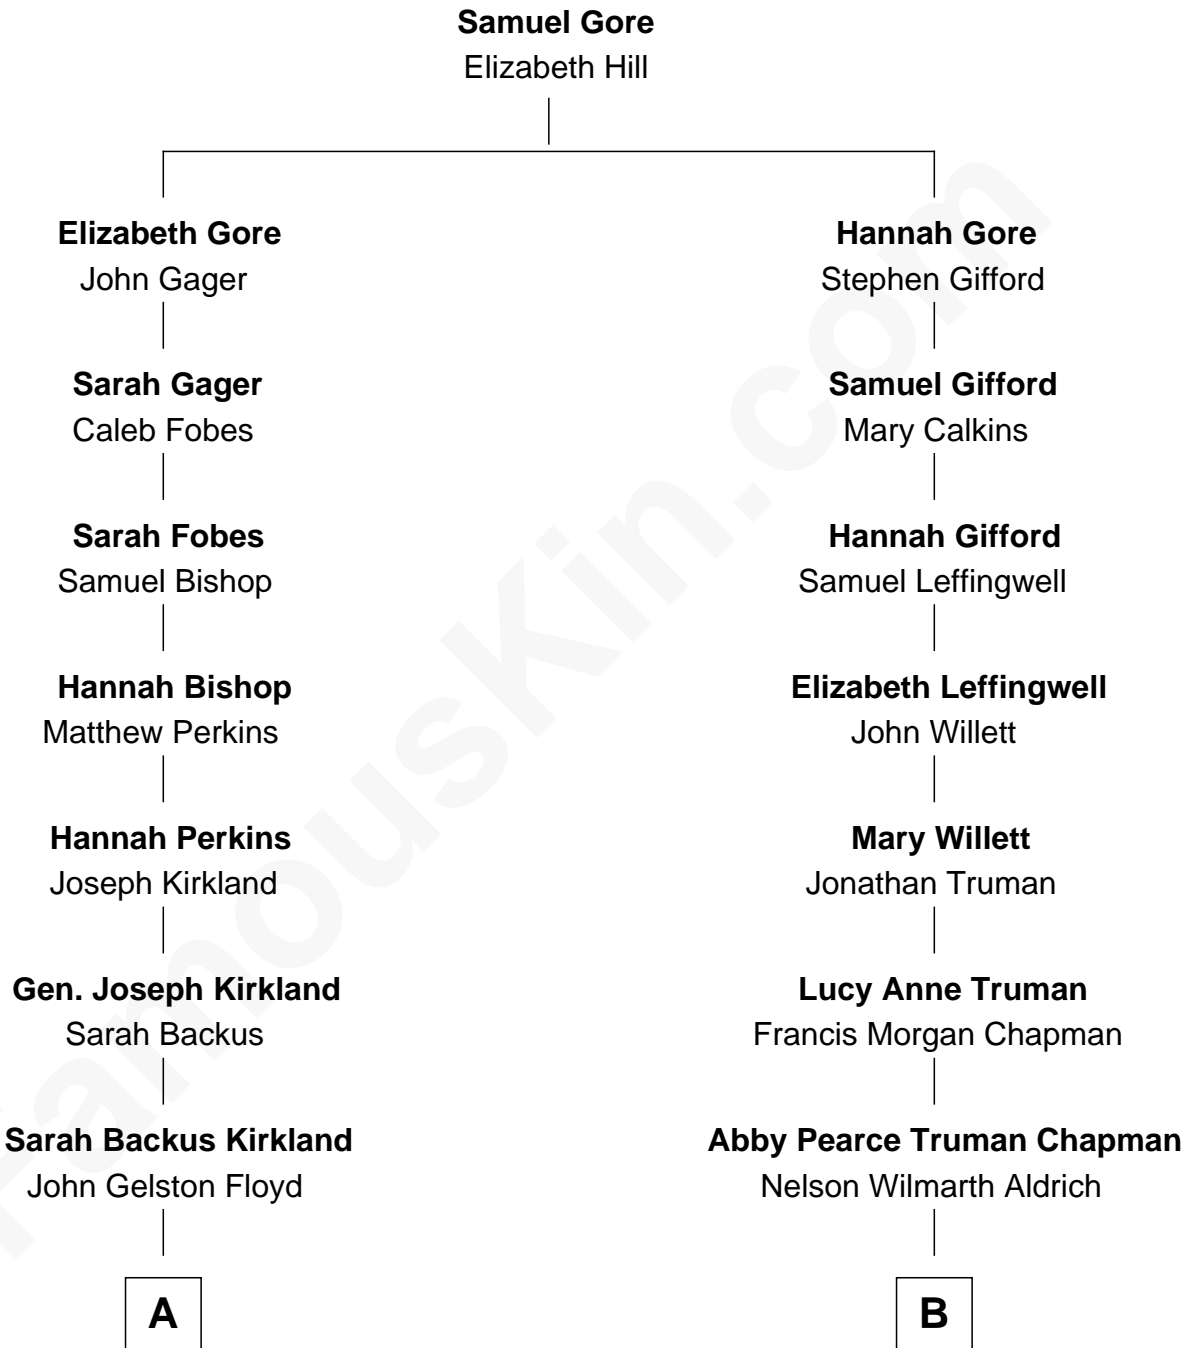

FamousKin.com Relationship Chart of

Bill Weld

68th Governor of Massachusetts

8th cousin 2 times removed of

Nelson Rockefeller

41st U.S. Vice-President

A

John Gelston Floyd

Julia Floyd DuBois

Cornelia DuBois Floyd

John Treadwell Nichols

Mary Blake Nichols

David Weld

Bill Weld

68th Governor of Massachusetts

B

Abby Greene Aldrich

John Davison Rockefeller

Nelson Rockefeller

41st U.S. Vice-President

FamousKin.com