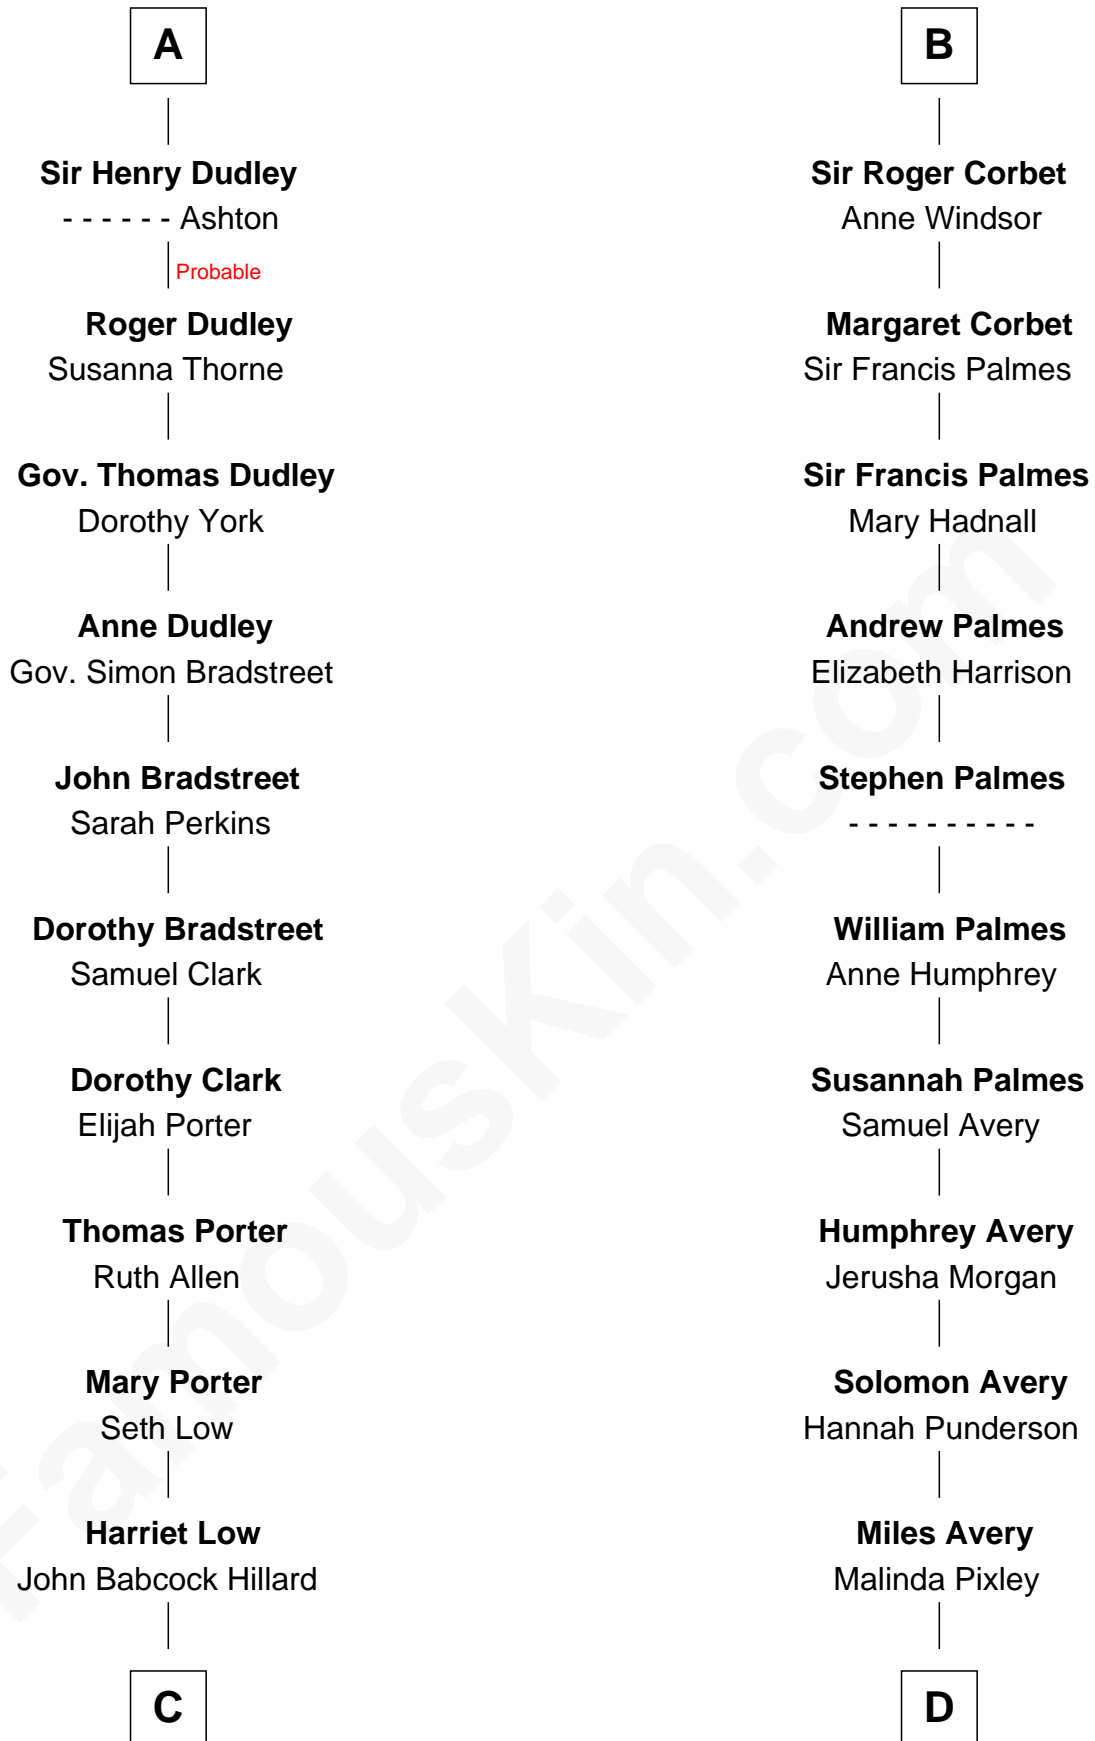

FamousKin.com

Relationship Chart of

Bill Weld

68th Governor of Massachusetts

20th cousin 1 time removed of

Nelson Rockefeller

41st U.S. Vice-President

C

Harriet Hillard
William Augustus White

Margaret Low White
Francis Minot Weld

David Weld
Mary Blake Nichols

Bill Weld
68th Governor of Massachusetts

D

Lucy Avery
Godfrey Lewis Rockefeller

William Avery Rockefeller
Eliza Davison