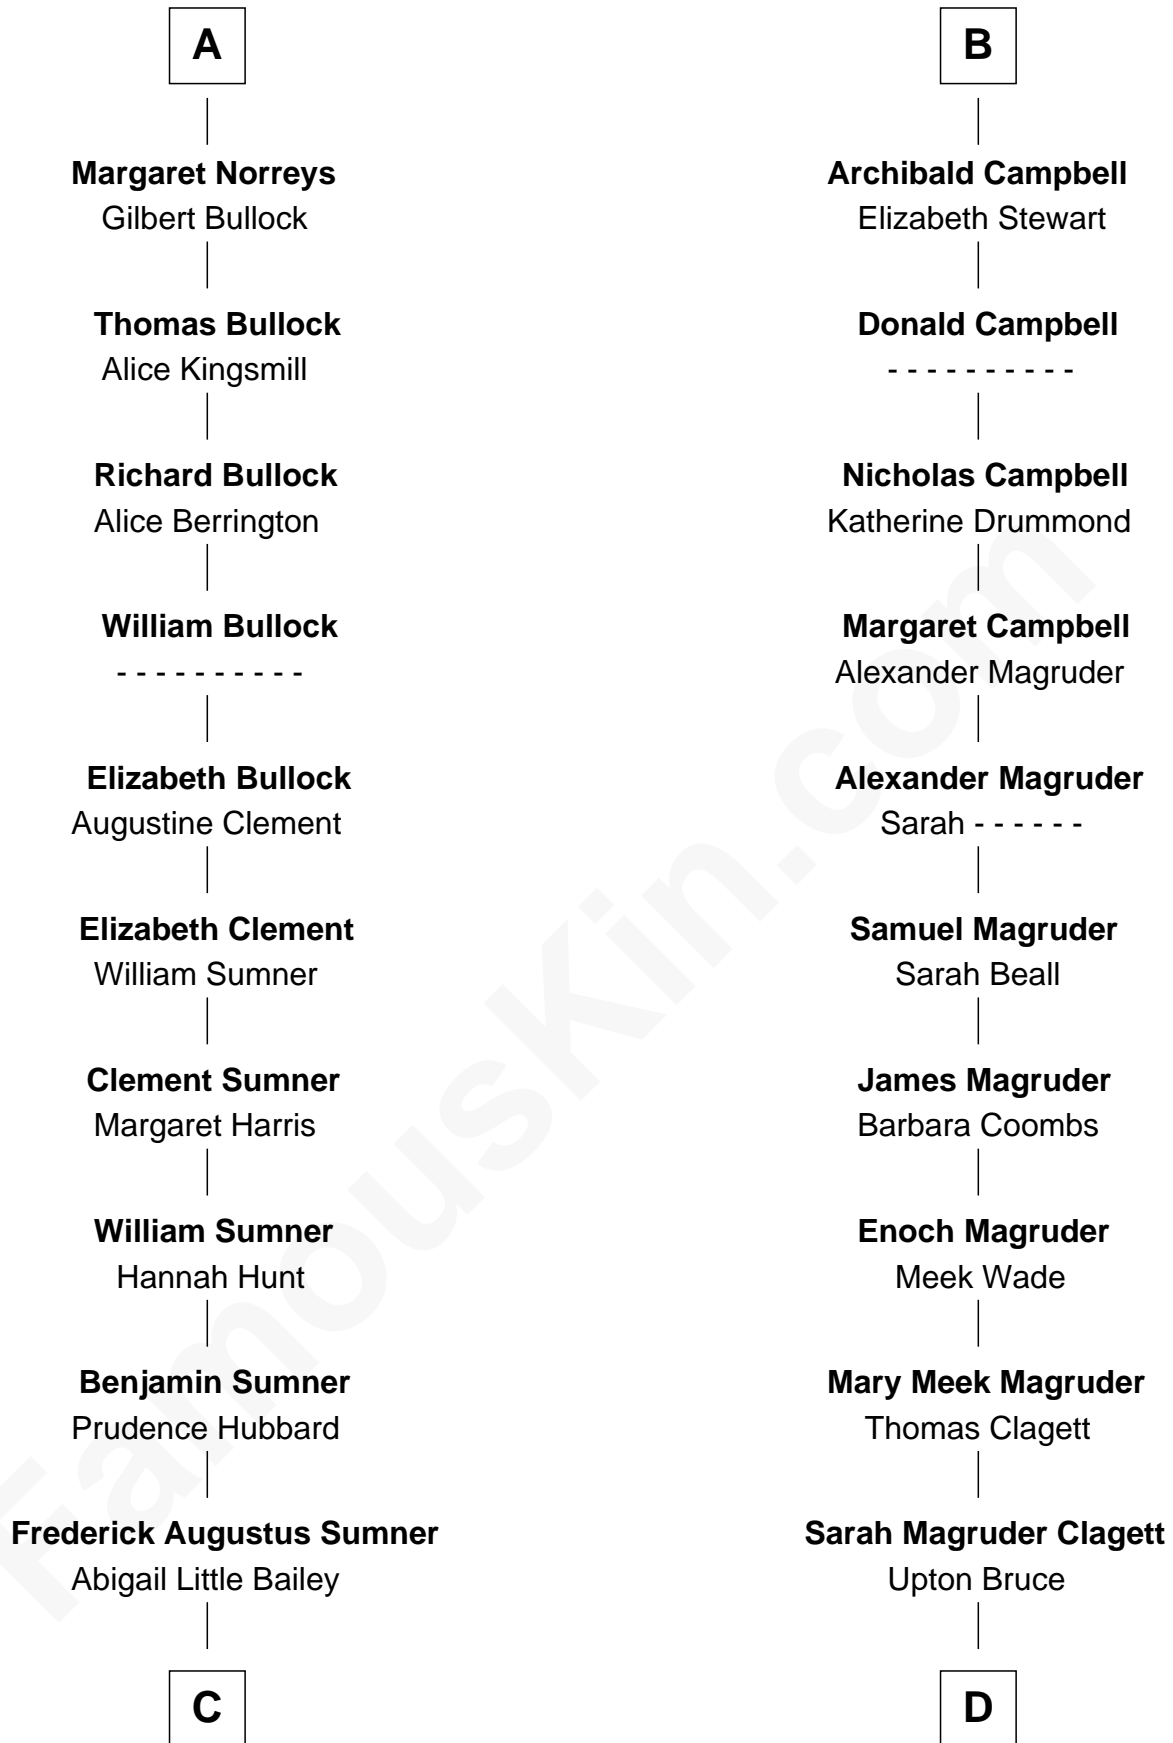

# FamousKin.com Relationship Chart of

**Bill Weld**

*68th Governor of Massachusetts*

**19th cousin 2 times removed of**

**Emily Post**

*American Author on Etiquette*

**Sir Richard de Burgh**

Margaret - - - - -

**Eleanor de Burgh**  
Sir Thomas de Multon

**Joan de Multon**  
Sir Robert FitzWalter

**Sir John FitzWalter**  
Eleanor de Percy

**Alice FitzWalter**  
Aubrey de Vere

**Sir Richard de Vere**  
Alice Sergeaux

**Sir John de Vere**  
Elizabeth Howard

**Joan de Vere**  
Sir William Norreys

**A**

**Elizabeth de Burgh**  
Robert I, King of Scotland

**Matilda Bruce**  
Thomas Isaac

**Joan Isaac**  
John de Ergadia

**Isabel de Ergadia**  
Sir John Stewart

**Sir Robert Stewart**  
Joan Stewart

**John Stewart**  
Fingula of the Isles

**Isabel Stewart**  
Colin Campbell

**B**

**C**

**Sarah Sumner**  
Thomas Swan Weld

**Dr. Francis Minot Weld**  
Fanny Elizabeth Bartholomew