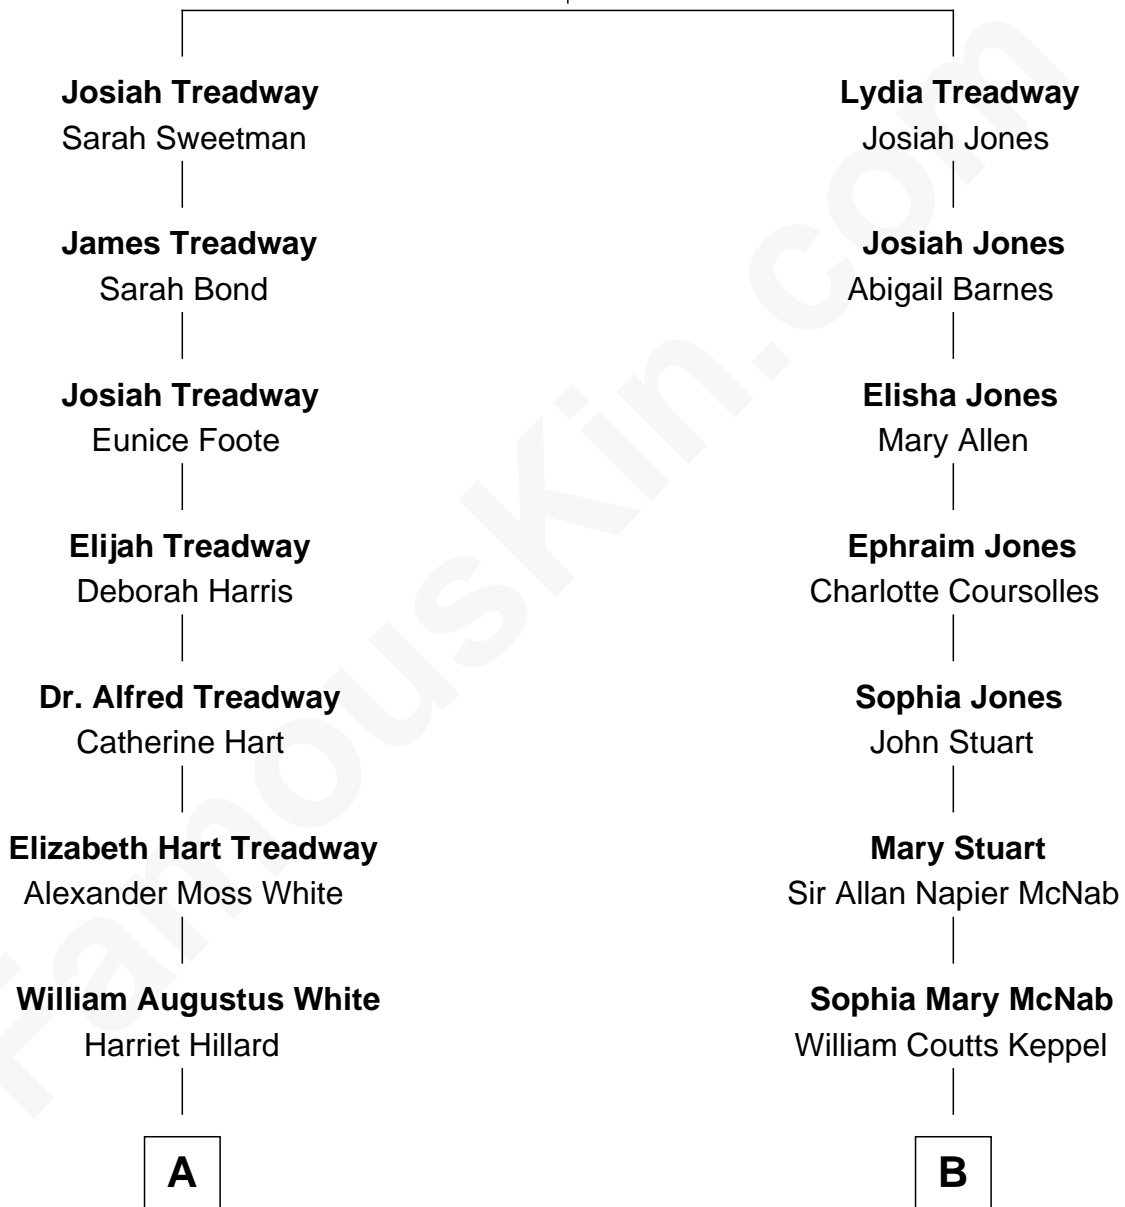

FamousKin.com

Relationship Chart of

Bill Weld

68th Governor of Massachusetts

9th cousin 1 time removed of

Camilla Parker Bowles

Queen Consort of the United Kingdom

Nathaniel Treadway
Sufferance Haynes

A

Margaret Low White

Francis Minot Weld

David Weld

Mary Blake Nichols

Bill Weld

68th Governor of Massachusetts

B