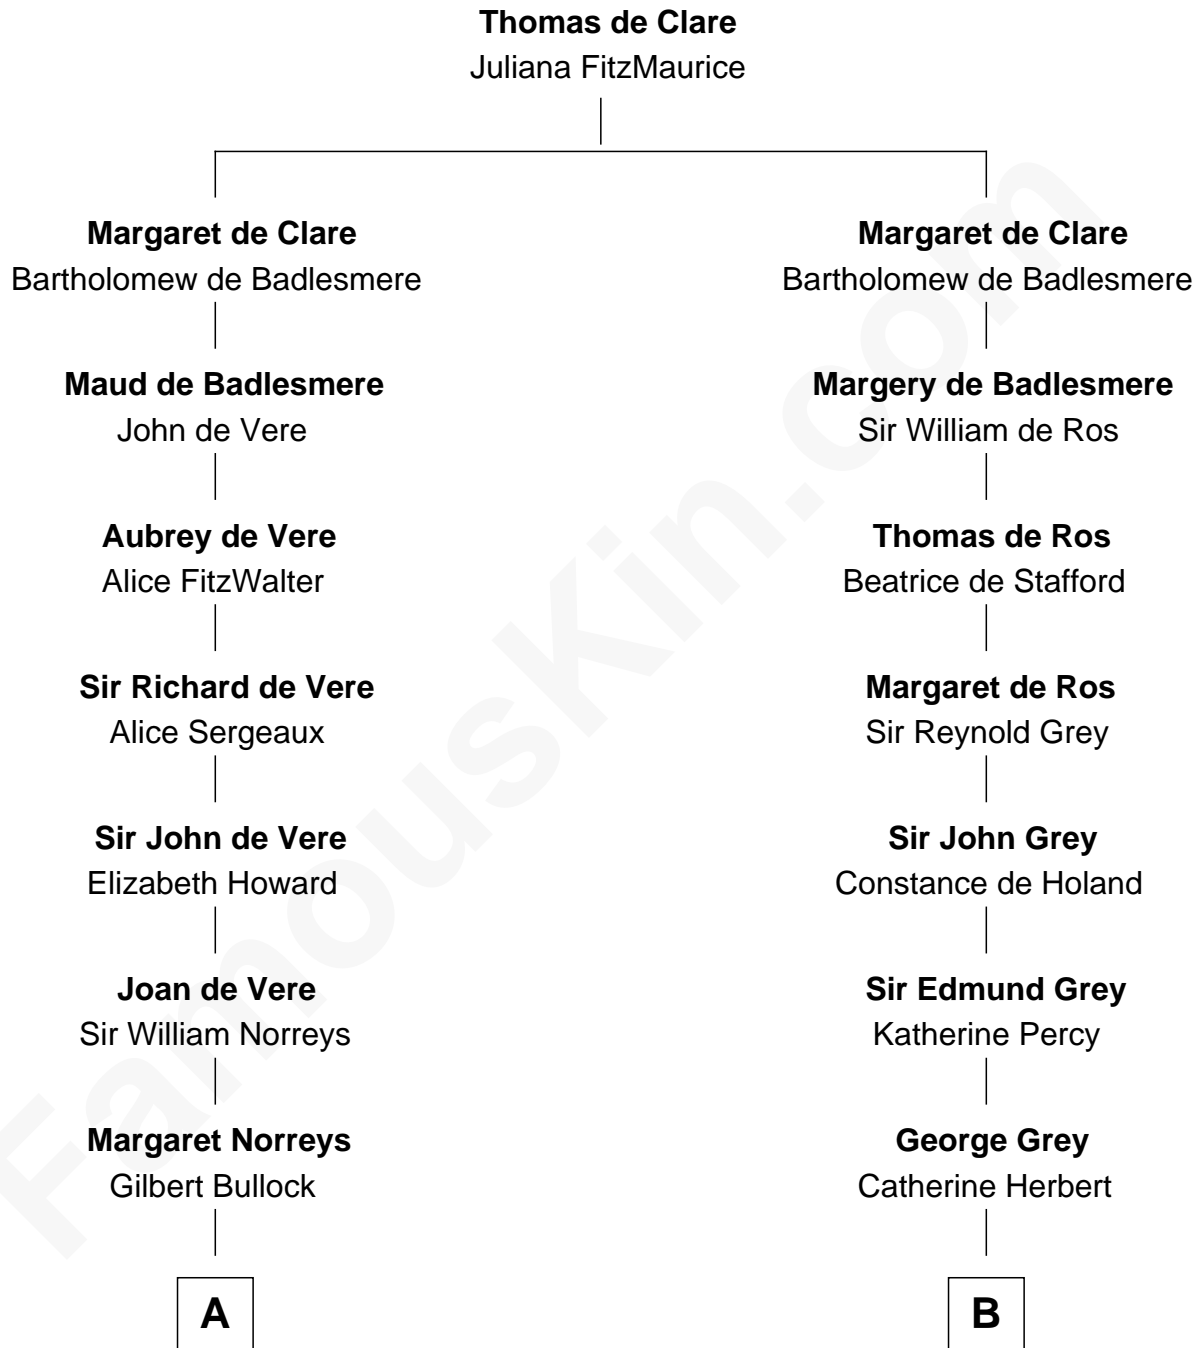

FamousKin.com

Relationship Chart of

Bill Weld

68th Governor of Massachusetts

20th cousin 1 time removed of

Camilla Parker Bowles

Queen Consort of the United Kingdom