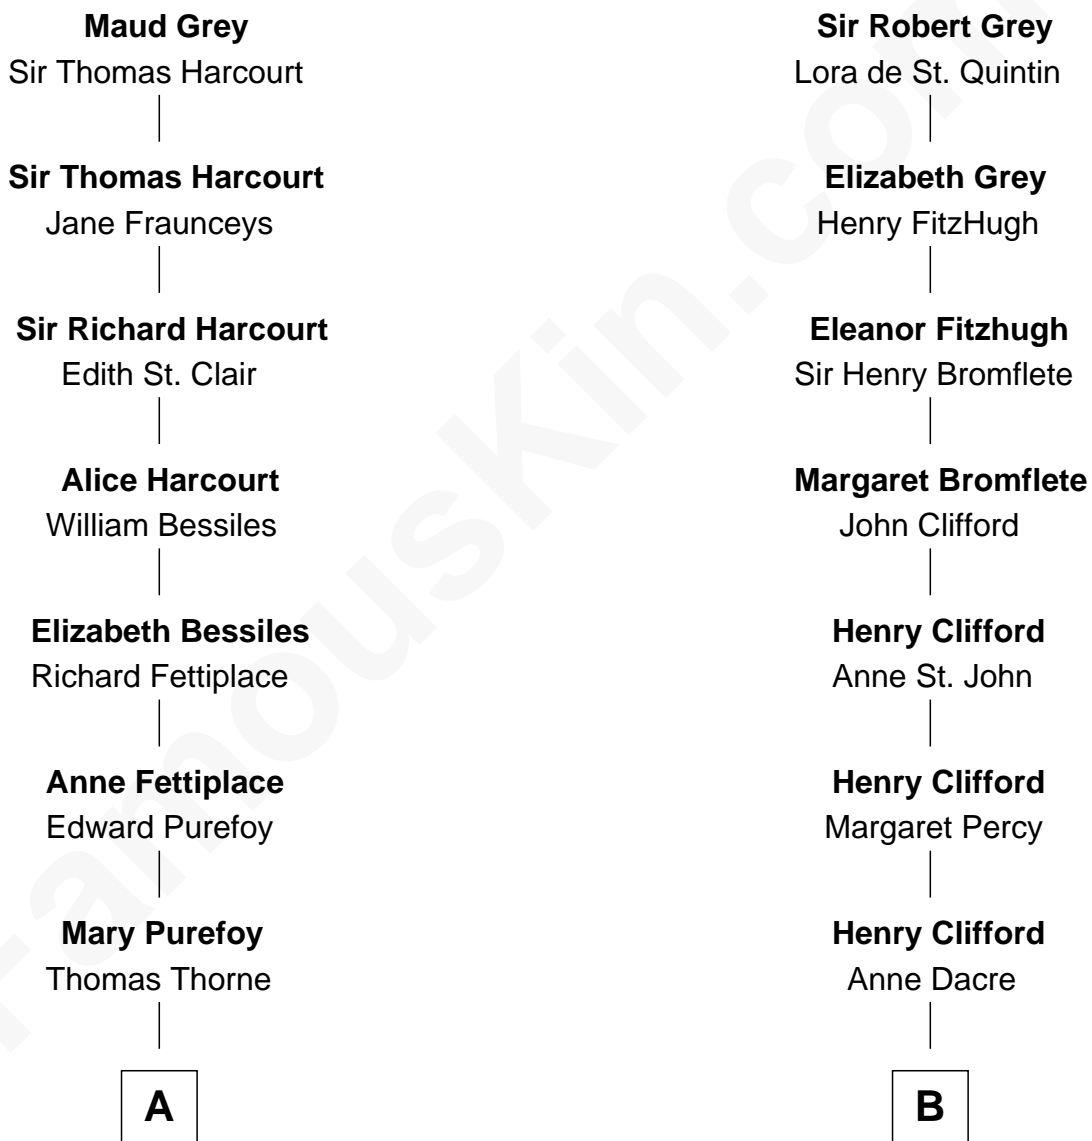

FamousKin.com Relationship Chart of

Bill Weld

68th Governor of Massachusetts

19th cousin of

Camilla Parker Bowles

Queen Consort of the United Kingdom

Sir John Grey

Avice Marmion