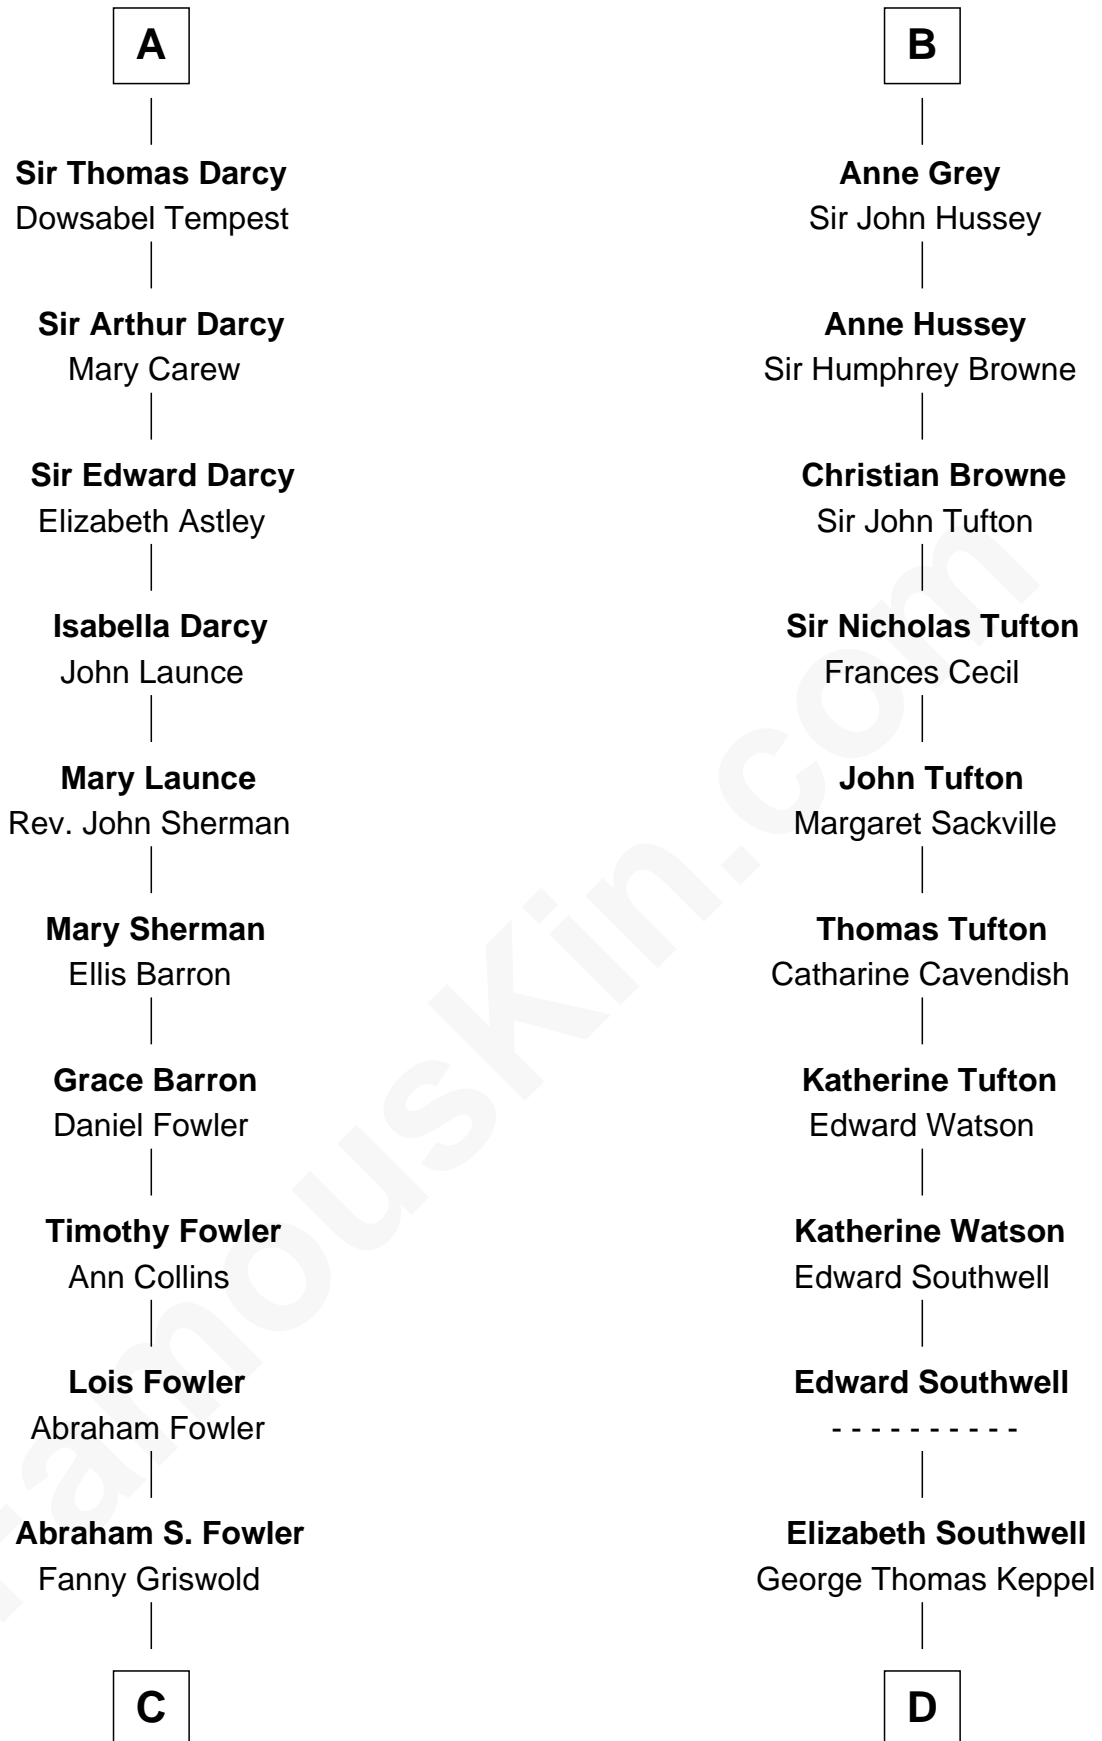

FamousKin.com Relationship Chart of

Bill Weld

68th Governor of Massachusetts

21st cousin of

Camilla Parker Bowles

Queen Consort of the United Kingdom

John de Vaux

C

Fanny Griswold Fowler
George Medad Bartholomew

Fanny Elizabeth Bartholomew
Dr. Francis Minot Weld

Francis Minot Weld
Margaret Low White

David Weld
Mary Blake Nichols

Bill Weld
68th Governor of Massachusetts