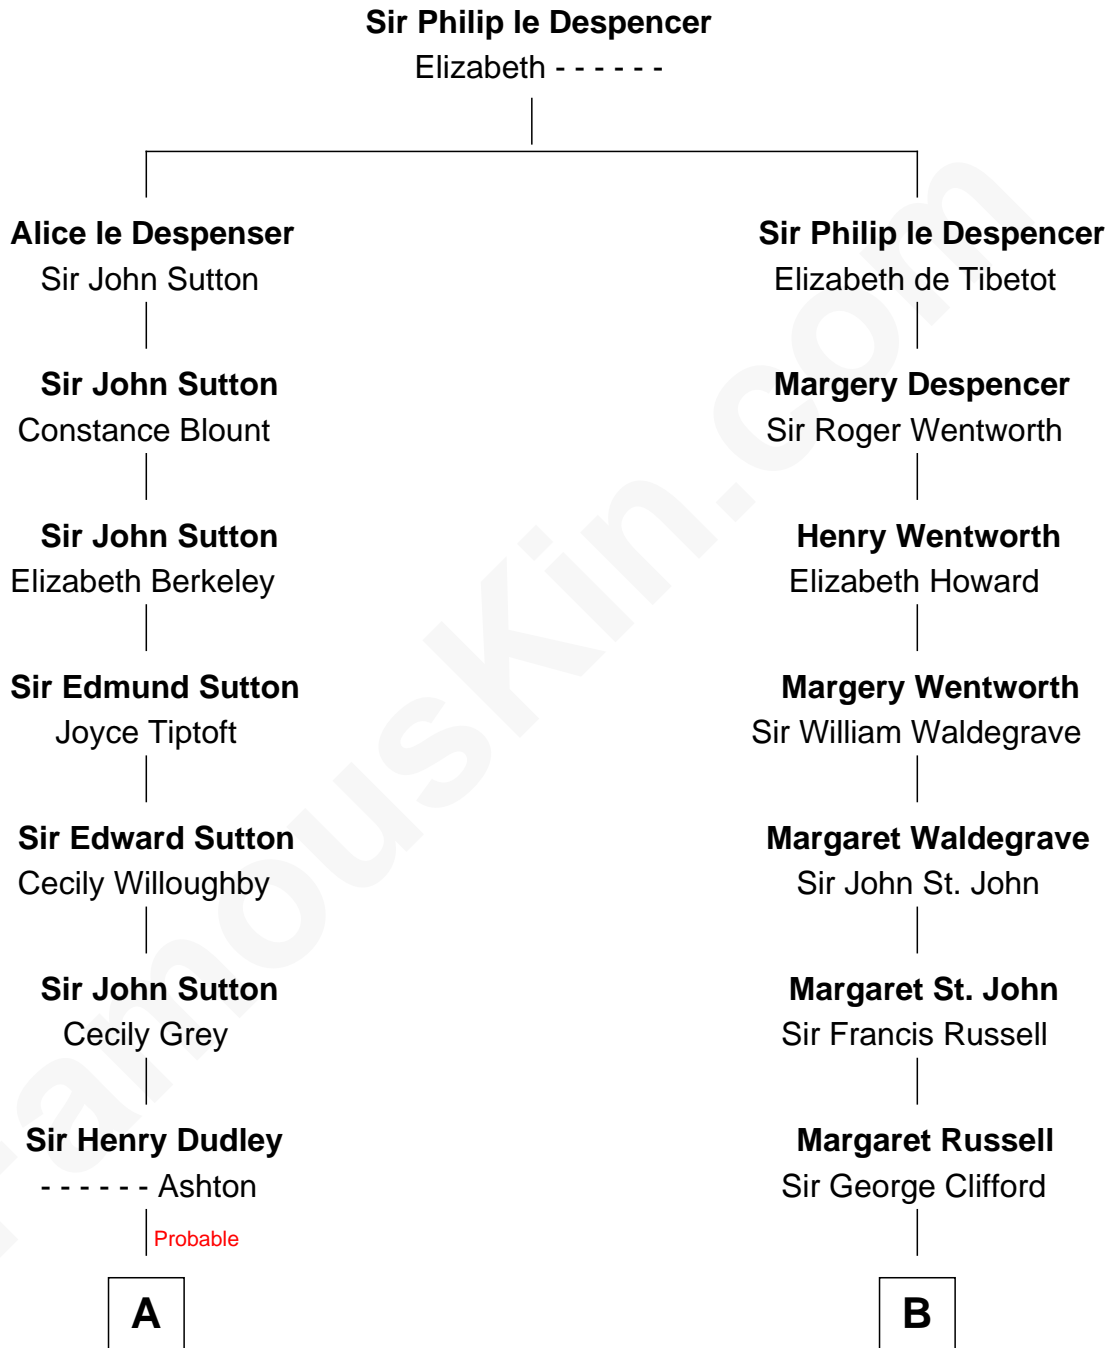

FamousKin.com

Relationship Chart of

Bill Weld

68th Governor of Massachusetts

18th cousin 1 time removed of

Camilla Parker Bowles

Queen Consort of the United Kingdom

C

Margaret Low White

Francis Minot Weld

David Weld

Mary Blake Nichols

Bill Weld

68th Governor of Massachusetts

D

Rosalind Maud Cubitt