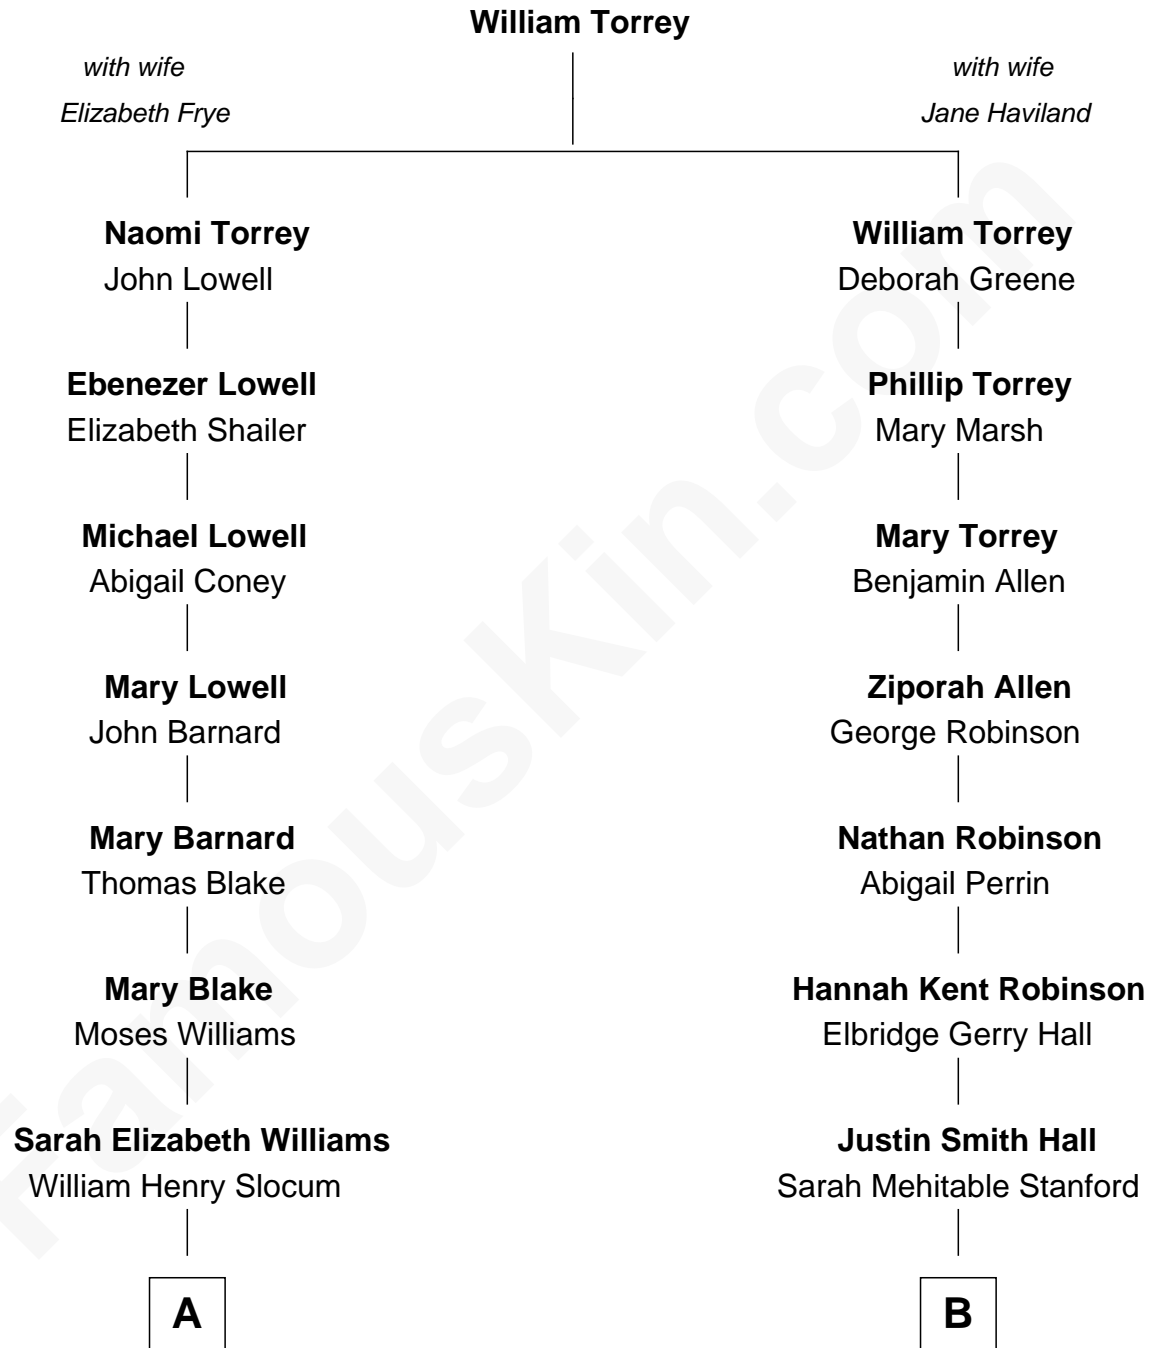

FamousKin.com Relationship Chart of

Bill Weld

68th Governor of Massachusetts

9th cousin 1 time removed of

Raquel Welch

Movie Actress

FamousKin.com