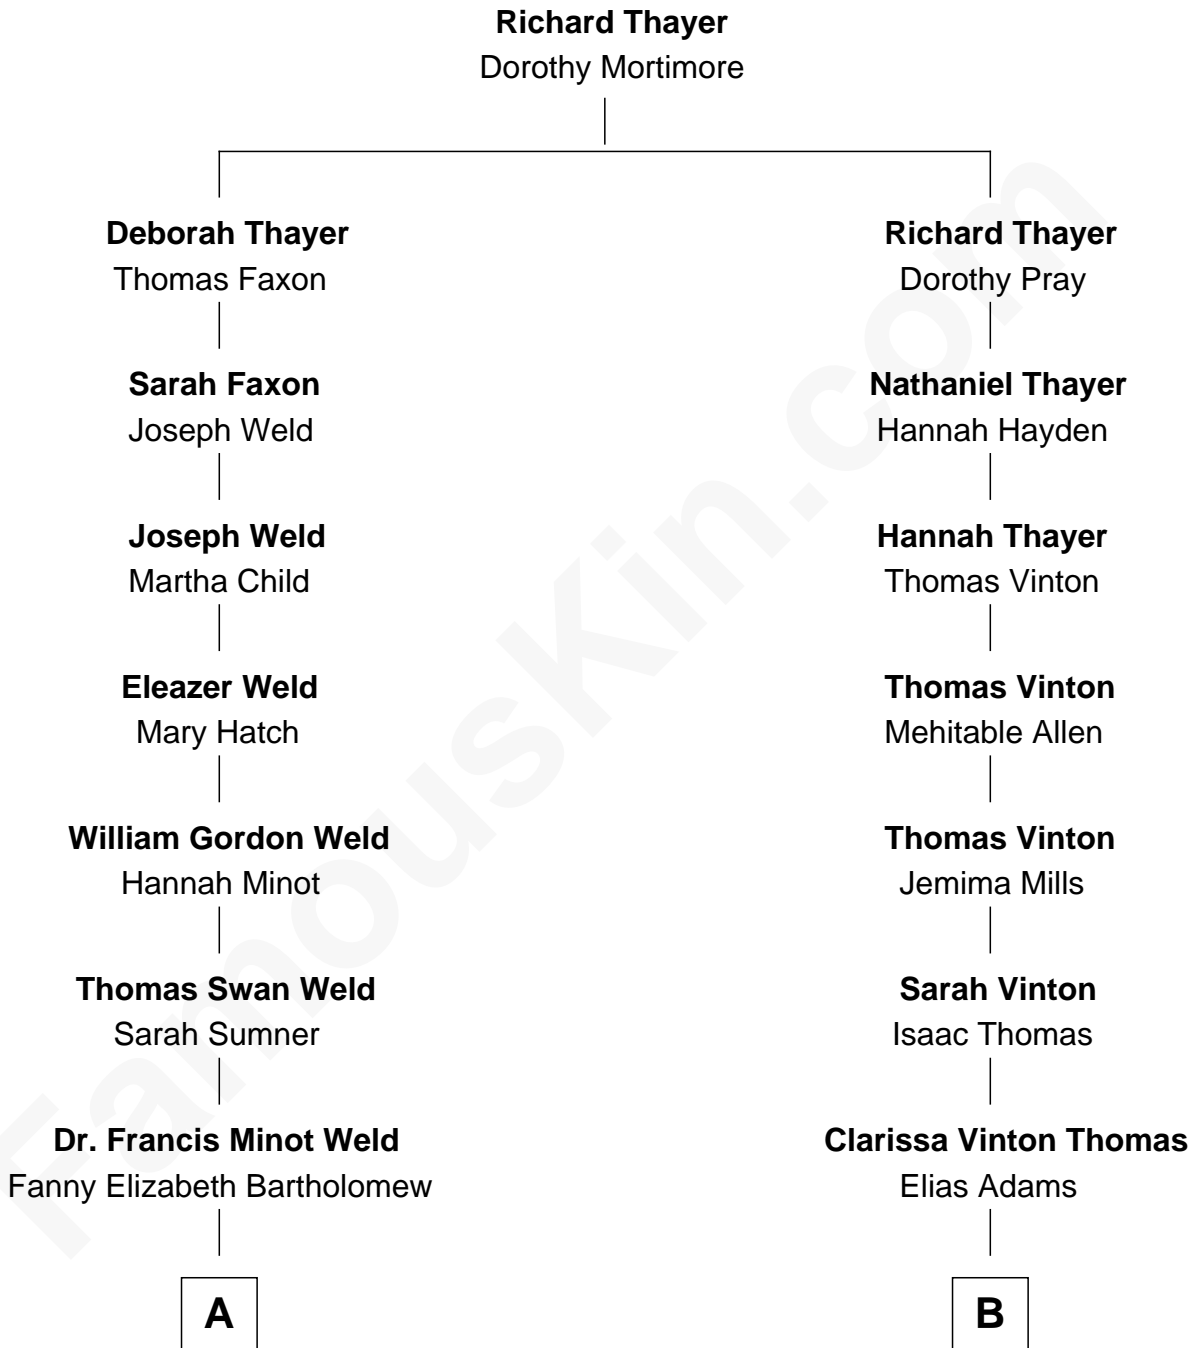

FamousKin.com Relationship Chart of

Bill Weld

68th Governor of Massachusetts

9th cousin 1 time removed of

Raquel Welch

Movie Actress

A

Francis Minot Weld

Margaret Low White

David Weld

Mary Blake Nichols

Bill Weld

68th Governor of Massachusetts

B

Joseph Warren Adams

Josephine H. Merrill

Clara Louise Adams

Emery Stanford Hall

Josephine Sarah Hall

Armando Carlos Tejada

Raquel Welch

aka Raquel Welch