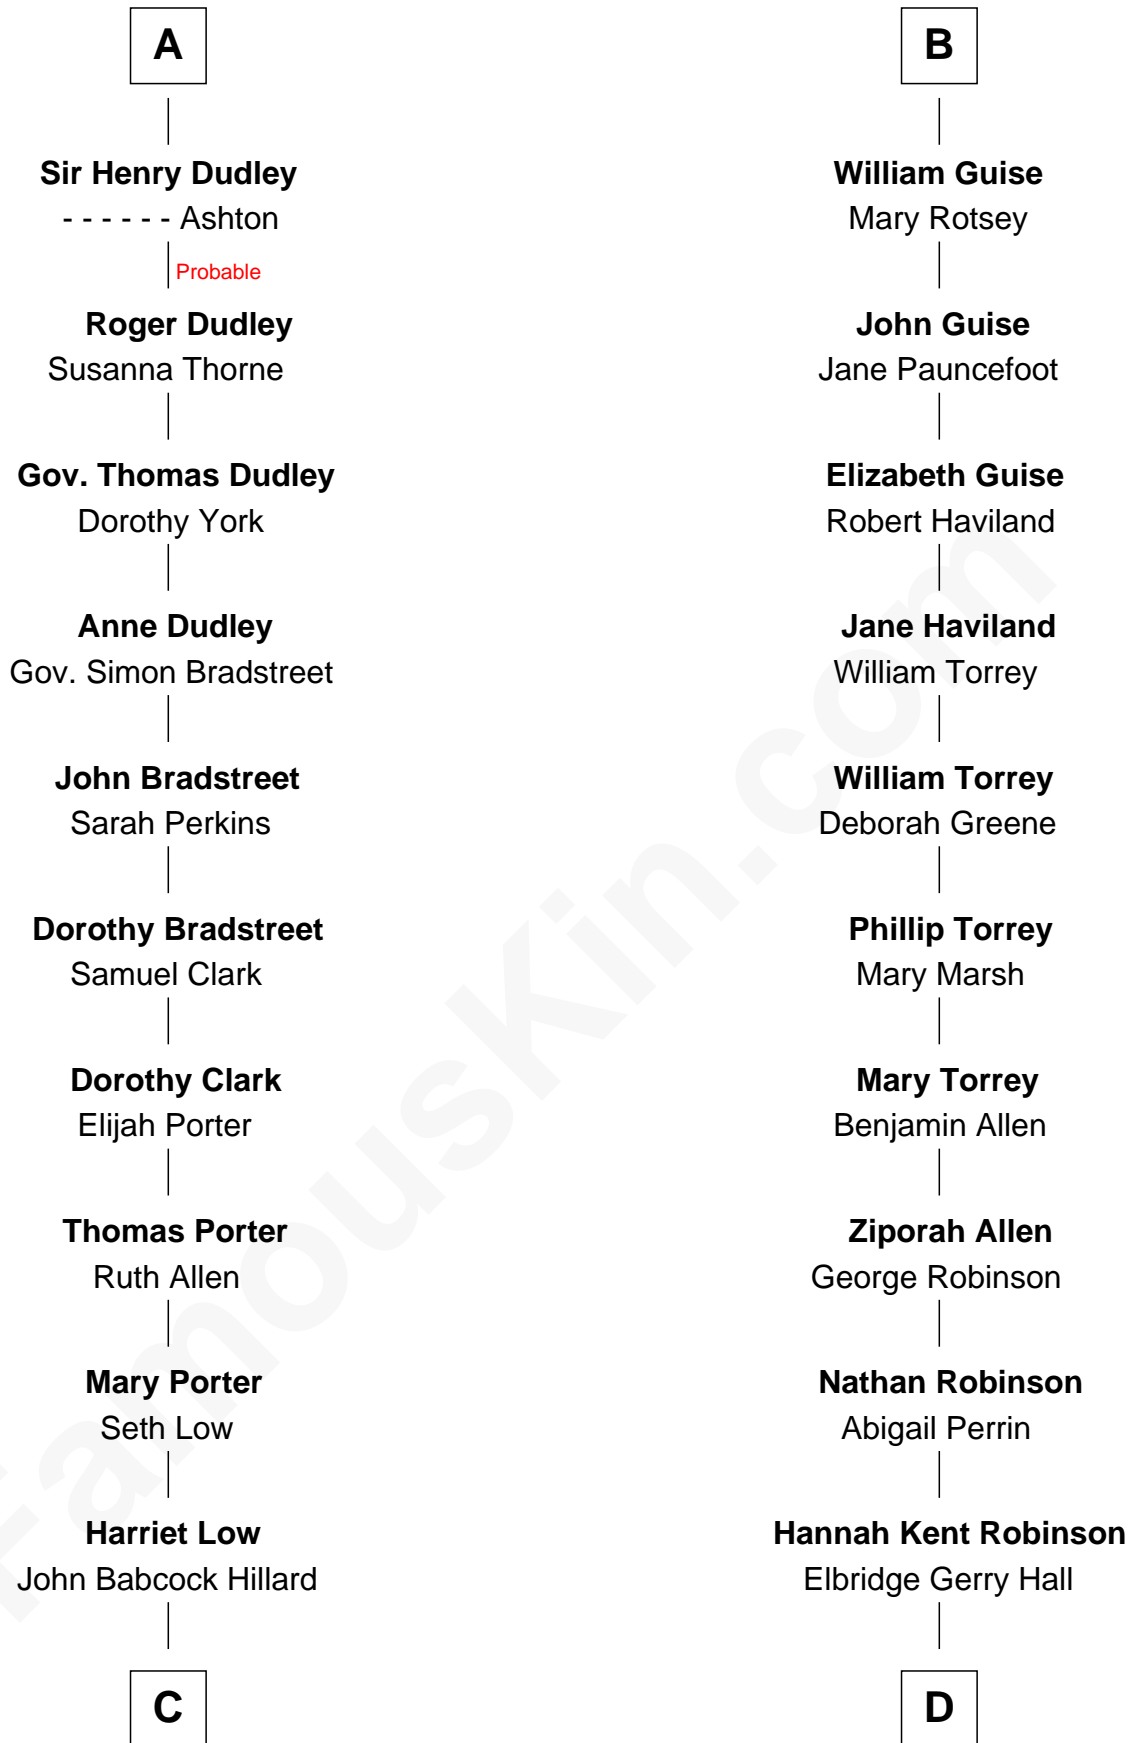

FamousKin.com Relationship Chart of

Bill Weld

68th Governor of Massachusetts

20th cousin of

Raquel Welch

Movie Actress

Henry Plantagenet
Maud de Chaworth

Eleanor Plantagenet
Richard Fitzalan

Alice Fitzalan
Sir Thomas de Holand

Eleanor Holand
Edward Cherleton

Joyce Cherleton
Sir John Tiptoft

Joyce Tiptoft
Sir Edmund Sutton

Sir Edward Sutton
Cecily Willoughby

Sir John Sutton
Cecily Grey

A

Henry of Lancaster
Isabella de Beaumont

Blanche of Lancaster
John of Gaunt

Elizabeth of Lancaster
John de Holand

Constance de Holand
Sir John Grey

Sir Edmund Grey
Katherine Percy

Anne Grey
Sir John Grey

Probable

Tacy Grey
John Guise

B