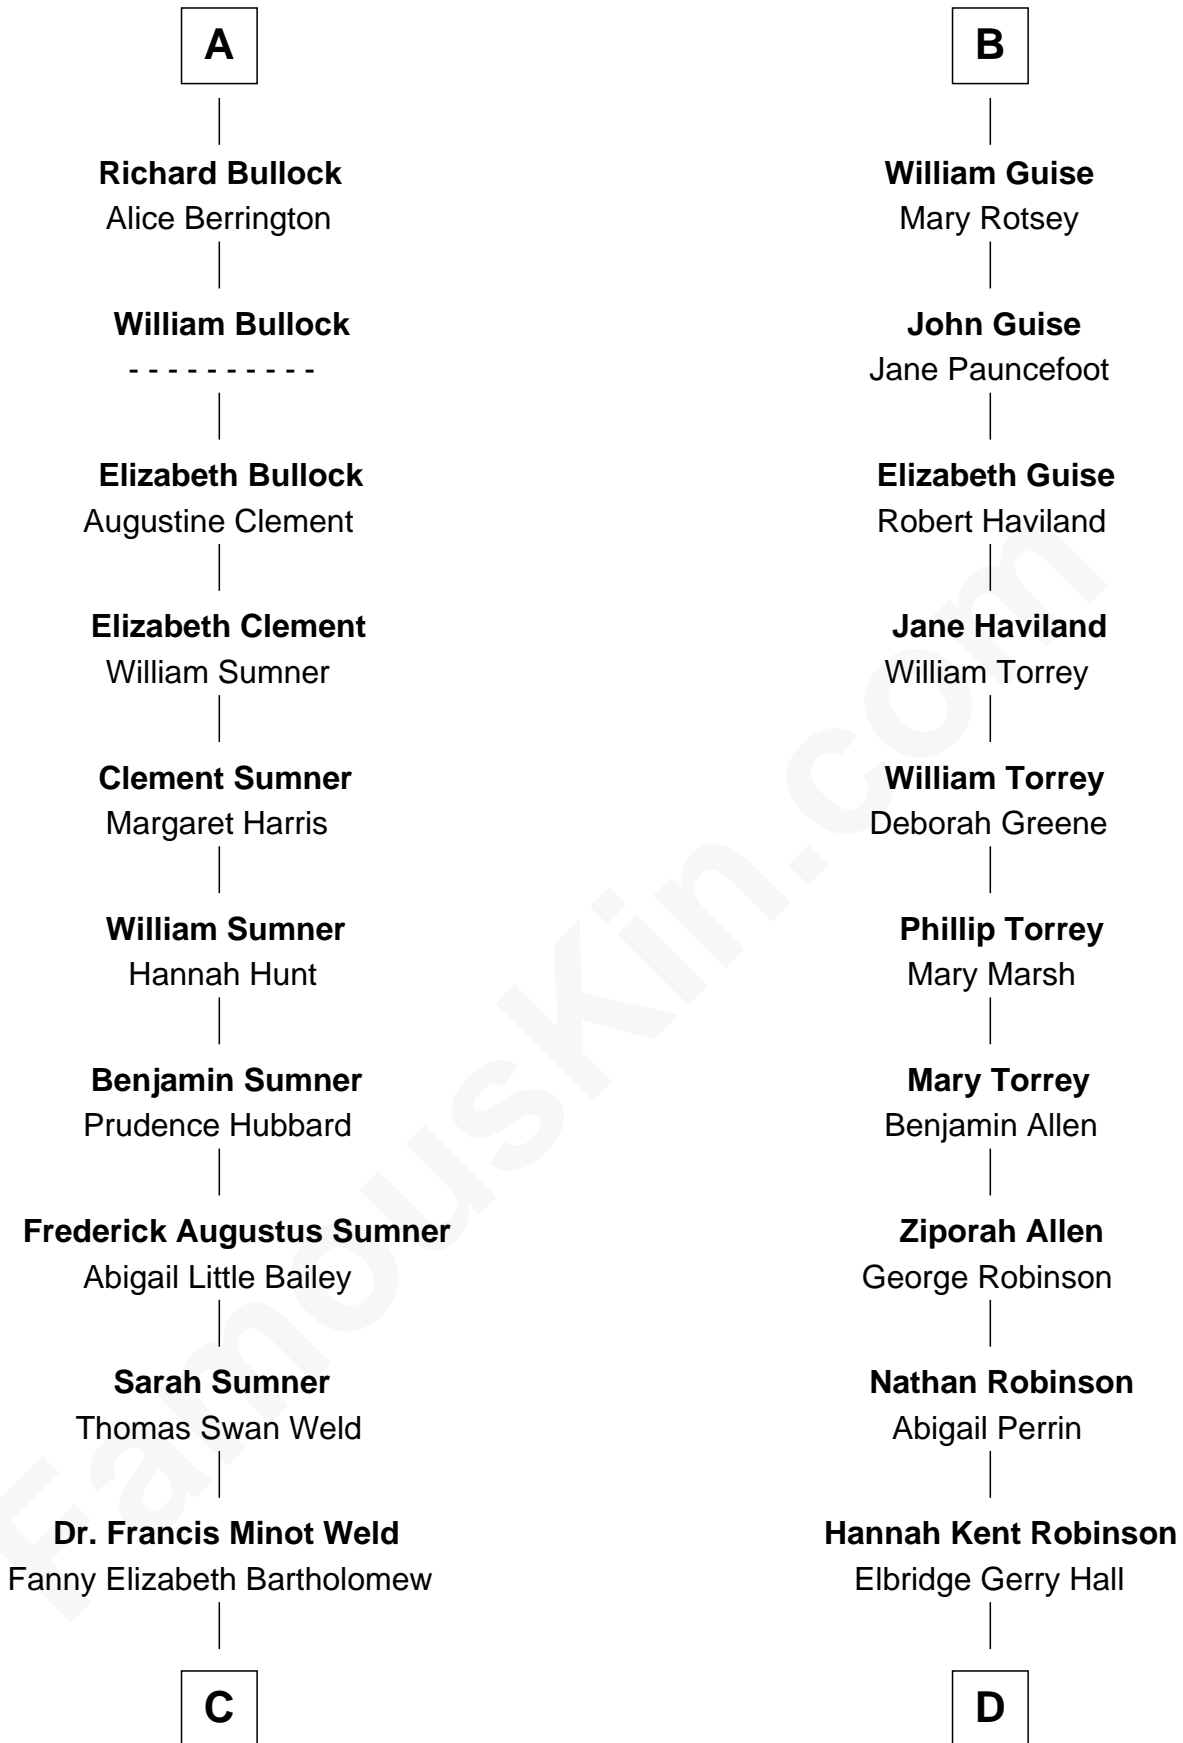

FamousKin.com Relationship Chart of

Bill Weld

68th Governor of Massachusetts

19th cousin 1 time removed of

Raquel Welch

Movie Actress

William de Montagu
Katherine de Grandison

Sibyl de Montagu
Sir Edmund Fitzalan

Philippe Fitzalan
Sir Richard Sergeaux

Alice Sergeaux
Sir Richard de Vere

Sir John de Vere
Elizabeth Howard

Joan de Vere
Sir William Norreys

Margaret Norreys
Gilbert Bullock

Thomas Bullock
Alice Kingsmill

A

Philippa de Montagu
Sir Roger de Mortimer

Edmund Mortimer
Philippa Plantagenet

Elizabeth Mortimer
Sir Henry Percy

Sir Henry Percy
Eleanor Neville

Katherine Percy
Sir Edmund Grey

Anne Grey
Sir John Grey

Probable

Tacy Grey
John Guise

B

C

Francis Minot Weld

Margaret Low White

David Weld

Mary Blake Nichols

Bill Weld