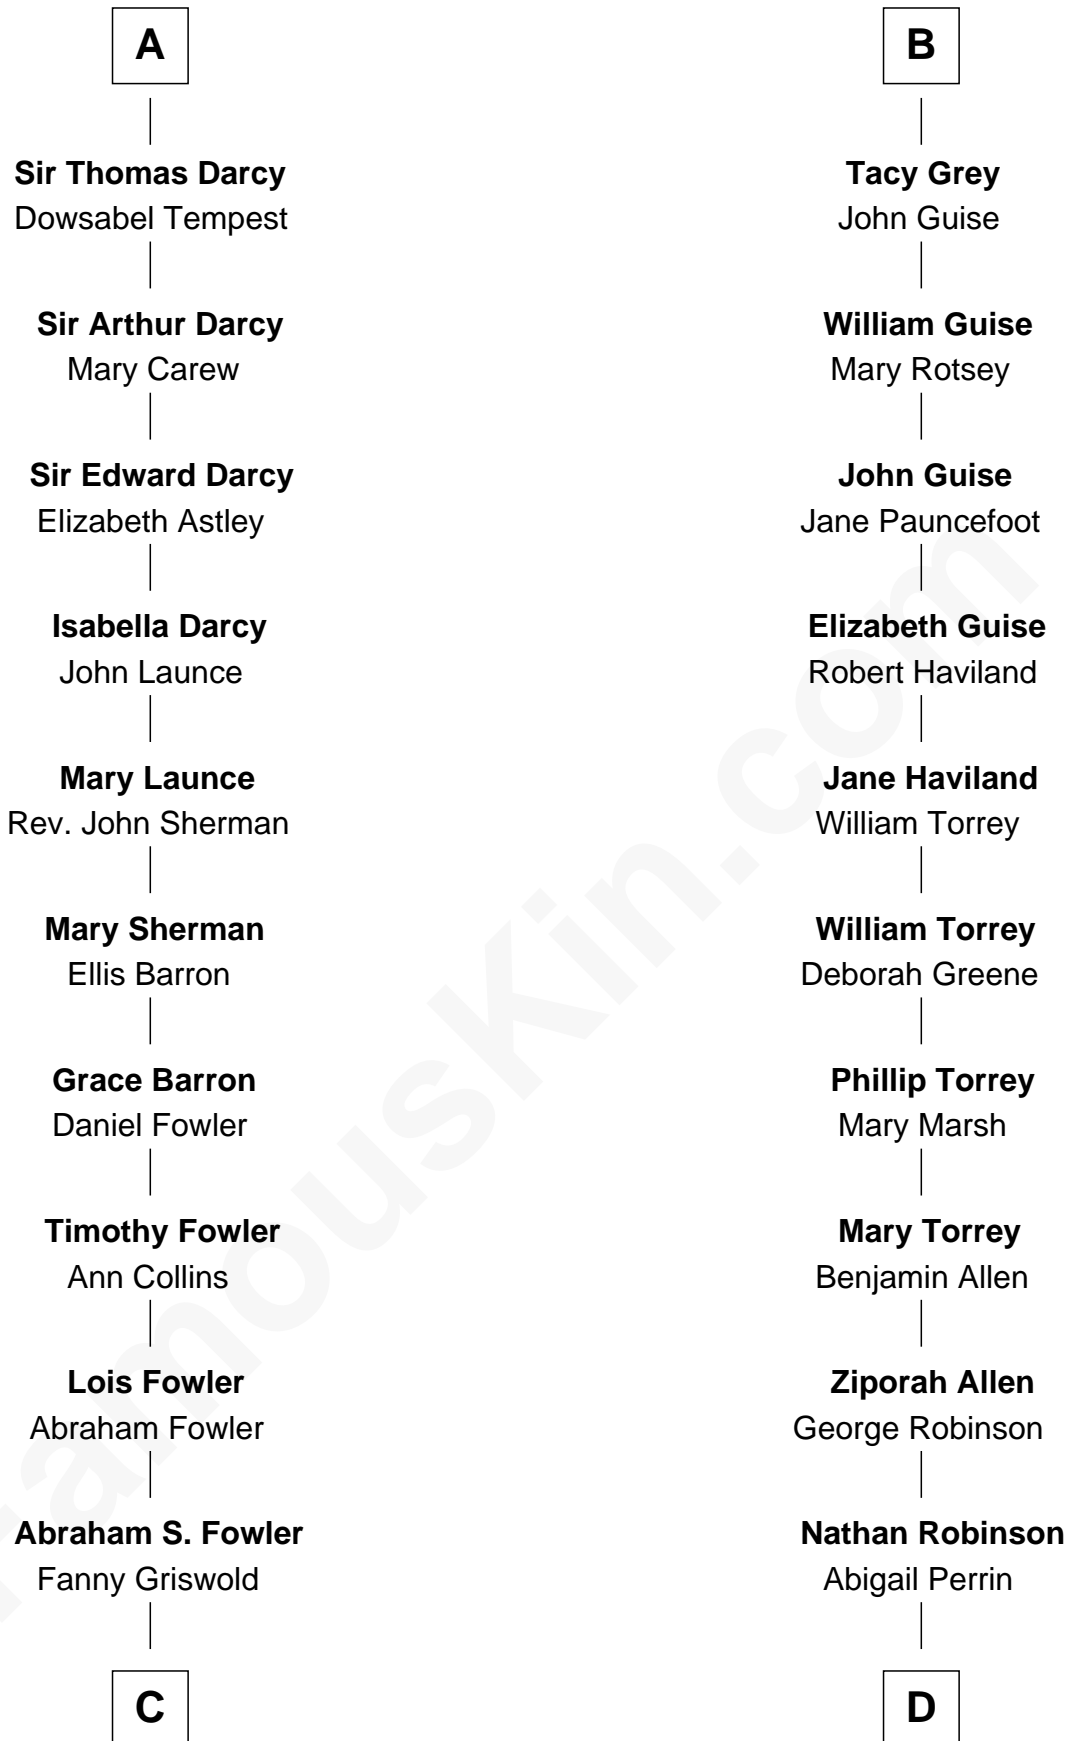

FamousKin.com Relationship Chart of

Bill Weld

68th Governor of Massachusetts

21st cousin of

Raquel Welch

Movie Actress

John de Vaux

C

Fanny Griswold Fowler
George Medad Bartholomew

Fanny Elizabeth Bartholomew
Dr. Francis Minot Weld

Francis Minot Weld
Margaret Low White

David Weld
Mary Blake Nichols

Bill Weld
68th Governor of Massachusetts