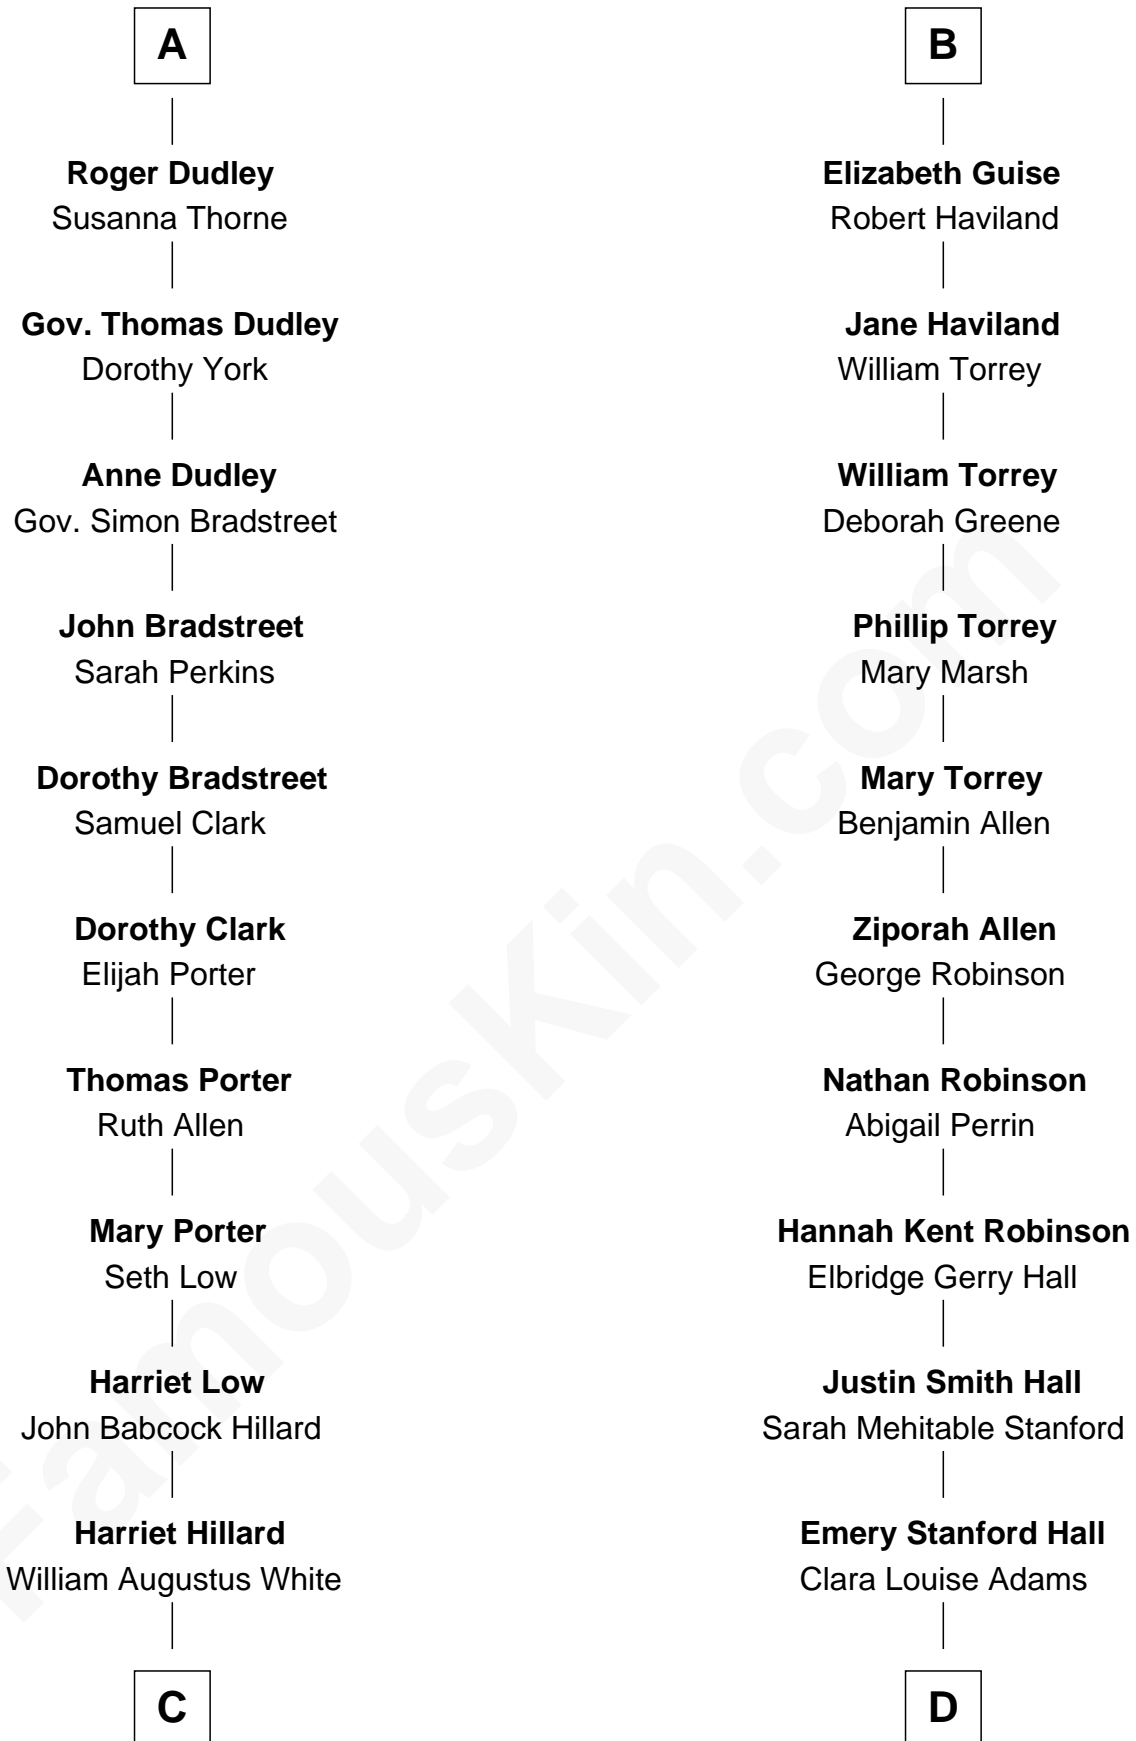

FamousKin.com Relationship Chart of

Bill Weld

68th Governor of Massachusetts

18th cousin 1 time removed of

Raquel Welch

Movie Actress

C

Margaret Low White

Francis Minot Weld

David Weld

Mary Blake Nichols

Bill Weld

68th Governor of Massachusetts

D

Josephine Sarah Hall

Armando Carlos Tejada