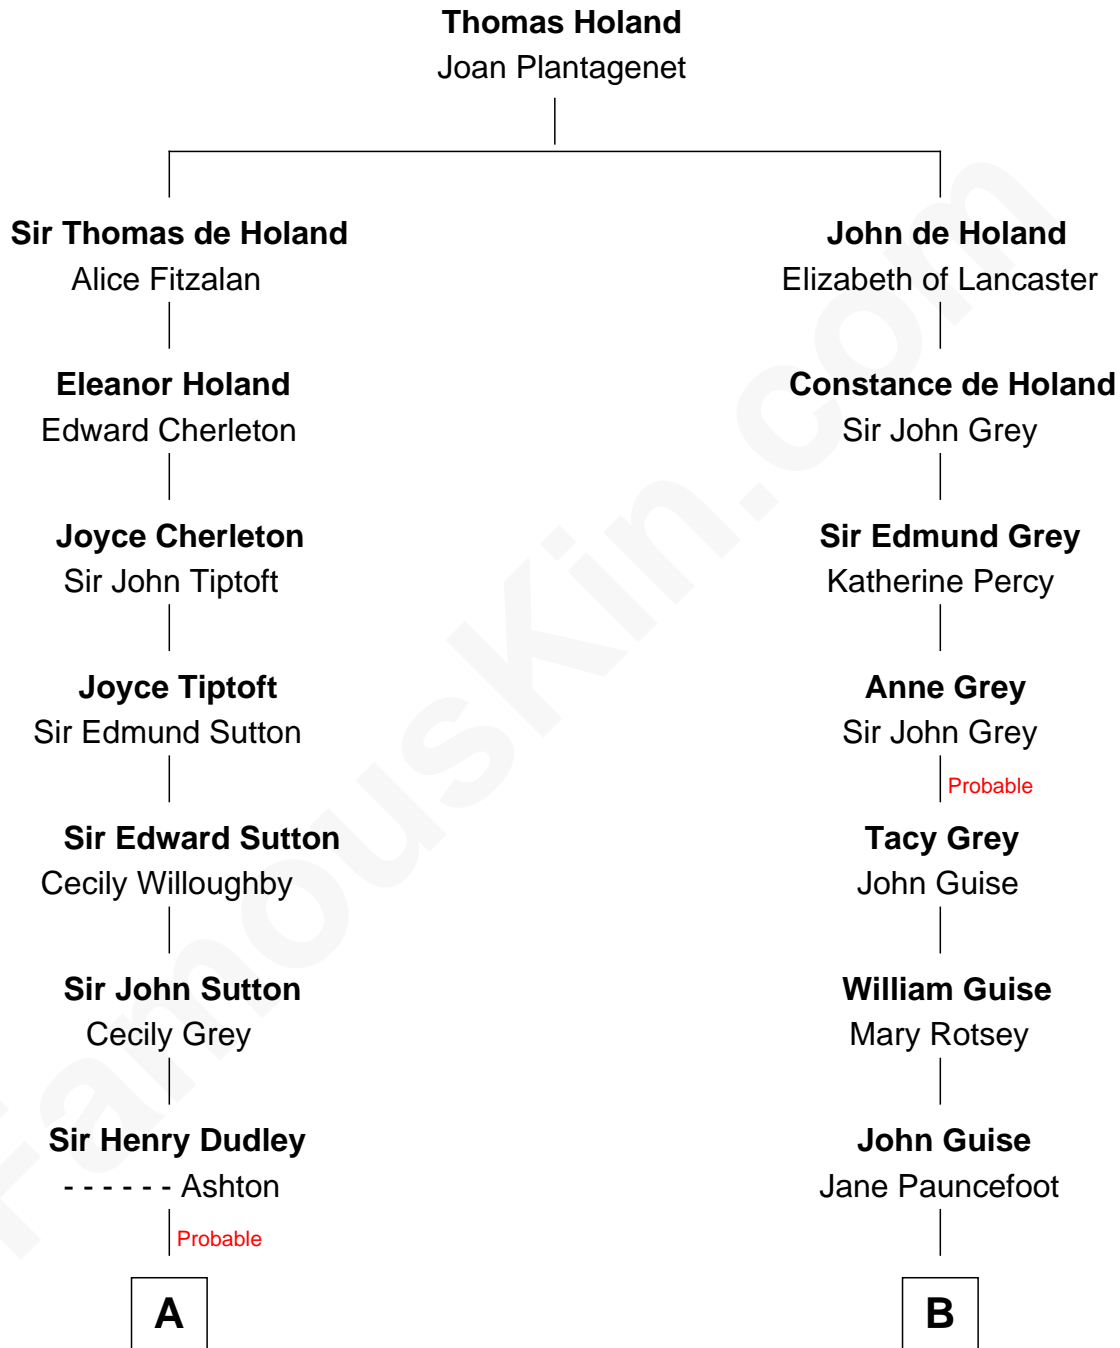

FamousKin.com Relationship Chart of

Bill Weld

68th Governor of Massachusetts

18th cousin 1 time removed of

Raquel Welch

Movie Actress

C

Margaret Low White

Francis Minot Weld

David Weld

Mary Blake Nichols

Bill Weld

68th Governor of Massachusetts

D

Josephine Sarah Hall

Armando Carlos Tejada