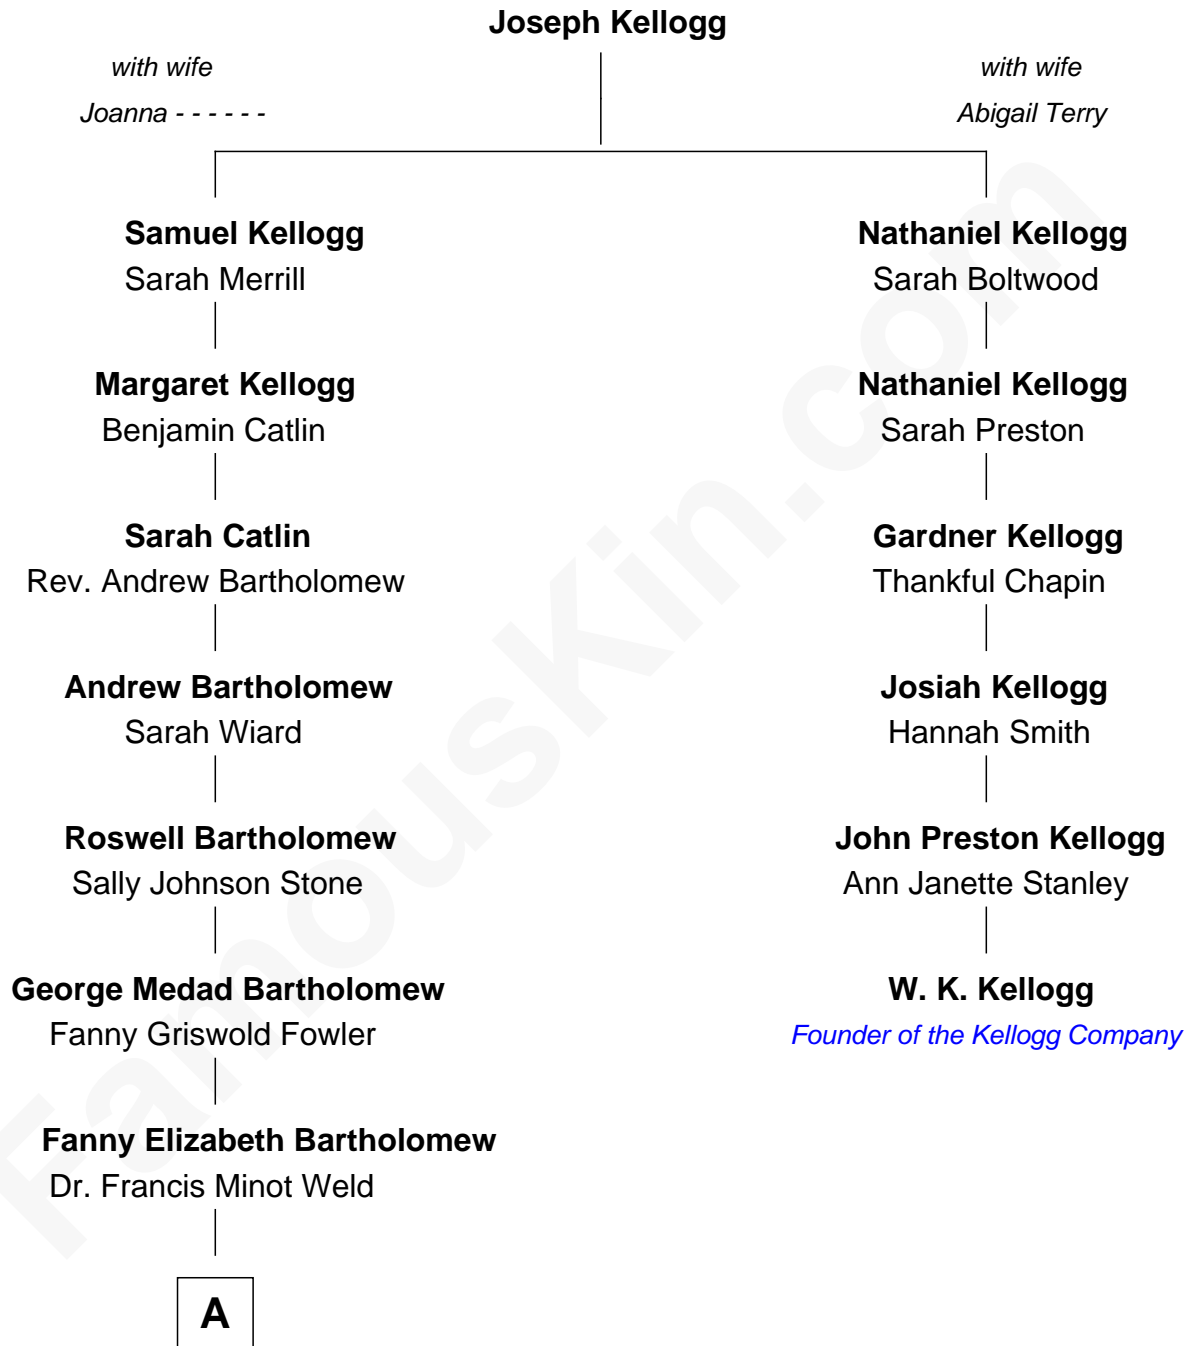

FamousKin.com Relationship Chart of

Bill Weld

68th Governor of Massachusetts

5th cousin 4 times removed of

W. K. Kellogg

Founder of the Kellogg Company

A

—
Francis Minot Weld

Margaret Low White

—
David Weld

Mary Blake Nichols

—
Bill Weld

68th Governor of Massachusetts

FamousKin.com