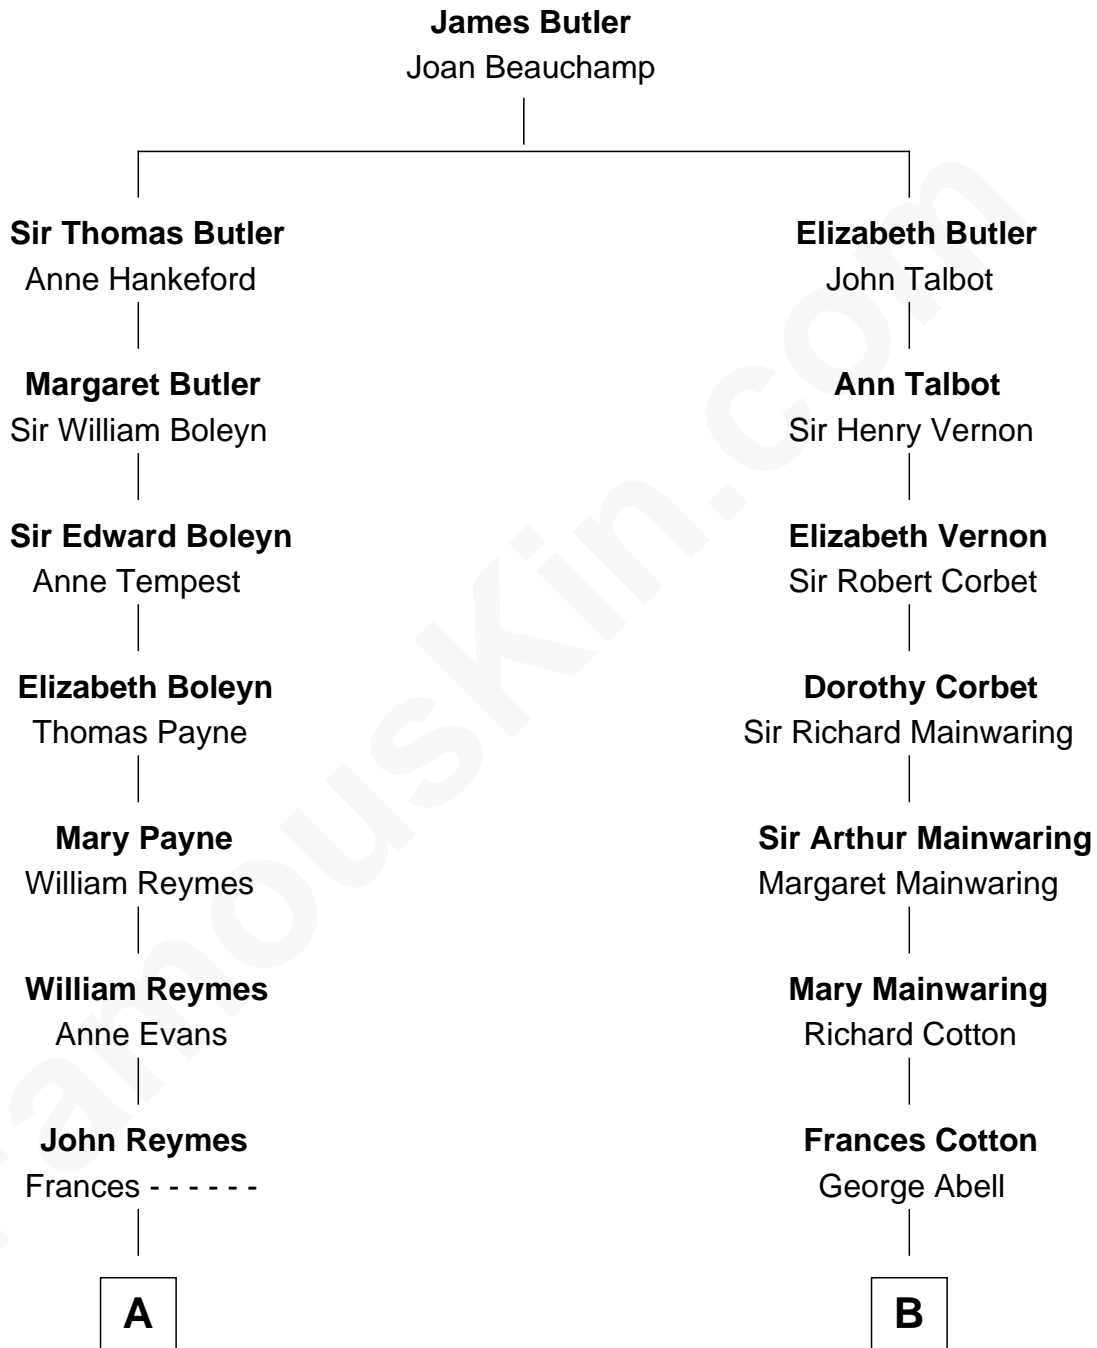

## Relationship Chart of

### Bill Weld

68th Governor of Massachusetts

14th cousin 3 times removed of

### Grover Cleveland

22nd and 24th U.S. President

Bill Weld photo by [Marc Nozell](#) ([CC BY-SA 2.0](#))