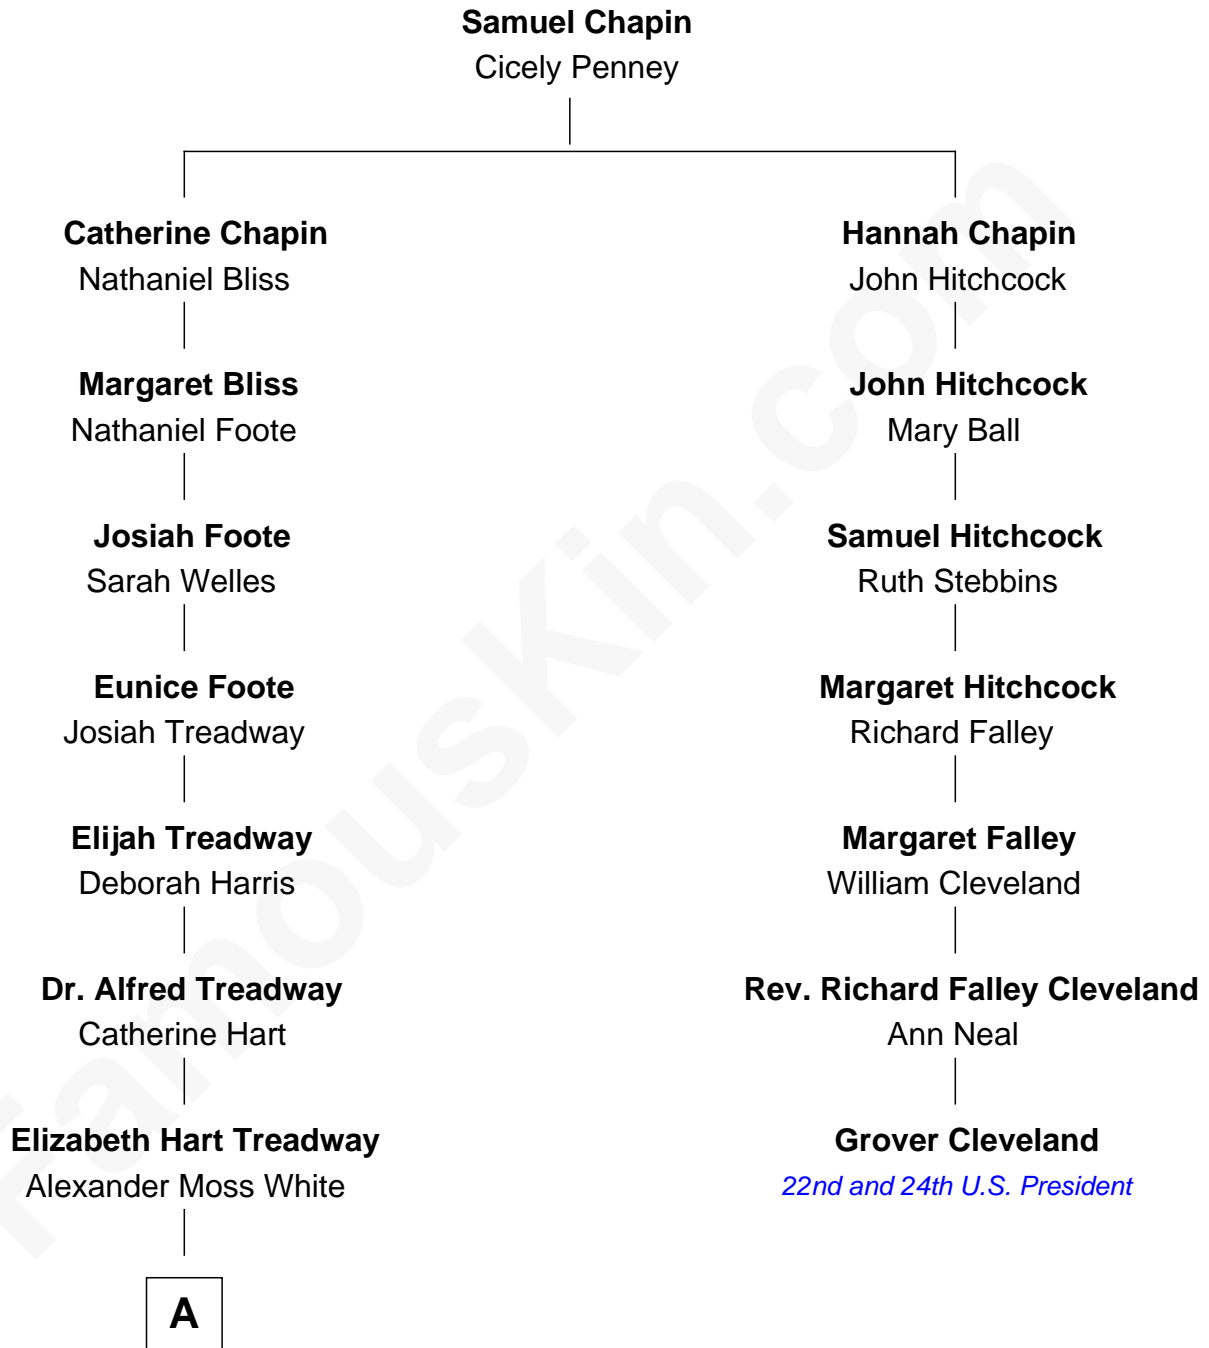

FamousKin.com

Relationship Chart of

Bill Weld

68th Governor of Massachusetts

6th cousin 4 times removed of

Grover Cleveland

22nd and 24th U.S. President

A

William Augustus White

Harriet Hillard

Margaret Low White

Francis Minot Weld

David Weld

Mary Blake Nichols

Bill Weld

68th Governor of Massachusetts