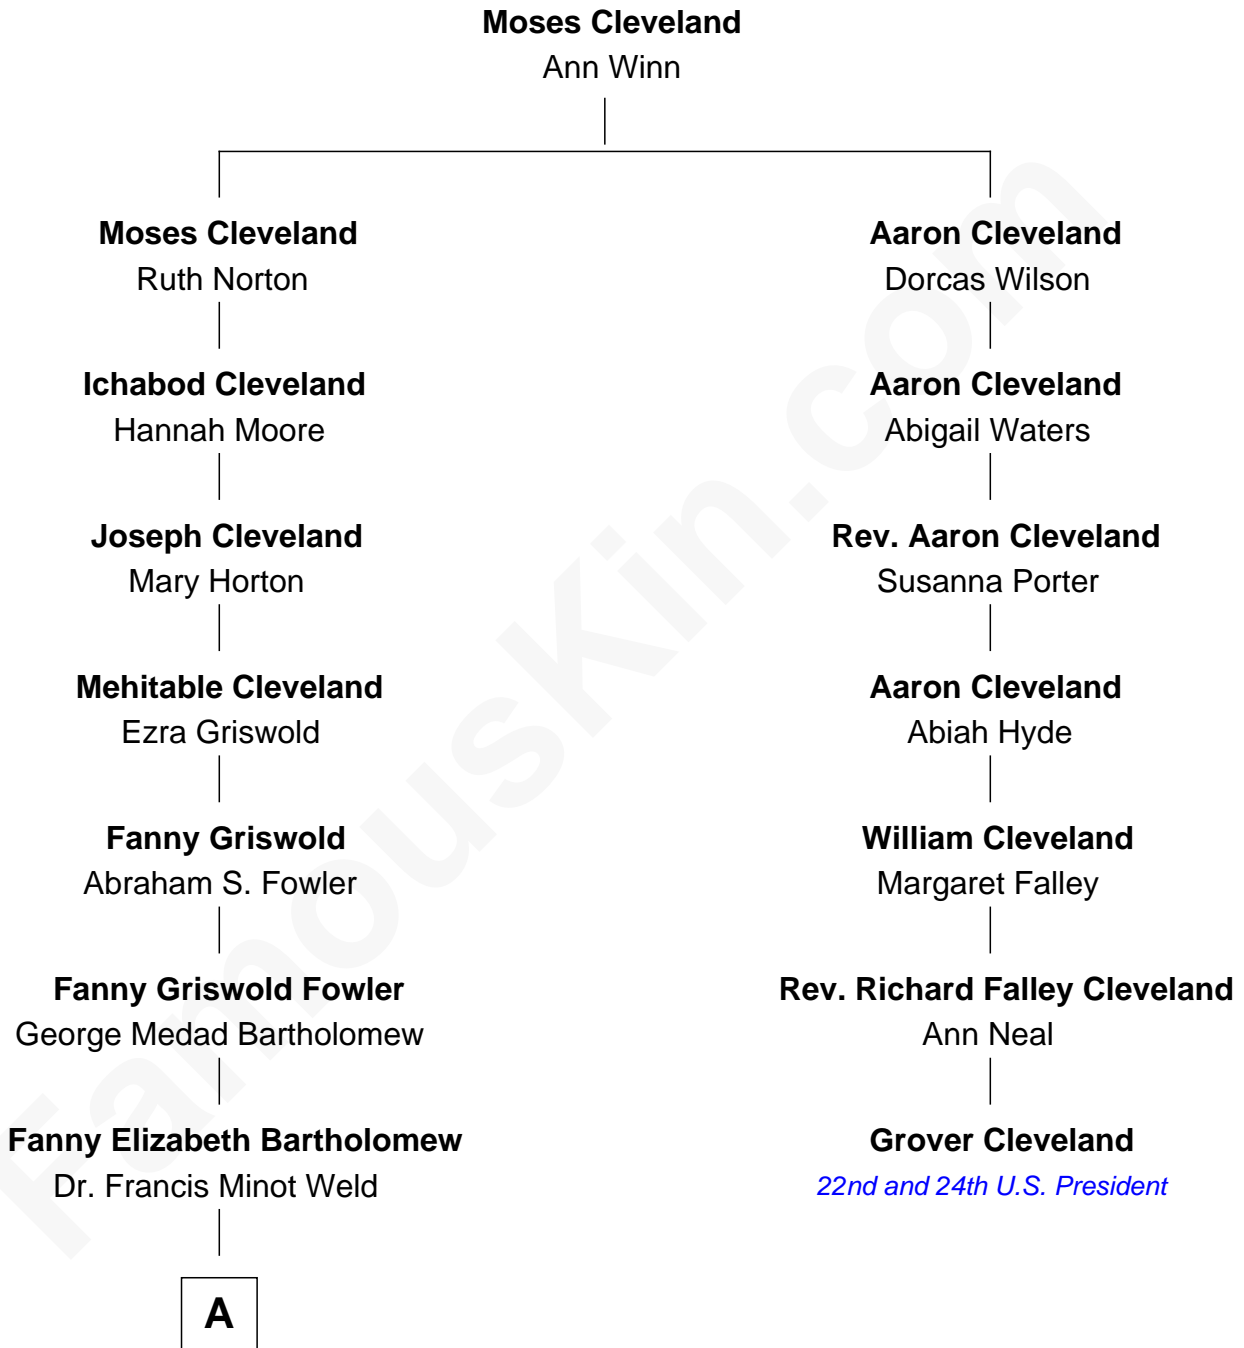

FamousKin.com

Relationship Chart of

Bill Weld

68th Governor of Massachusetts

6th cousin 3 times removed of

Grover Cleveland

22nd and 24th U.S. President

A

—
Francis Minot Weld
Margaret Low White

—
David Weld
Mary Blake Nichols

—
Bill Weld
68th Governor of Massachusetts

FamousKin.com