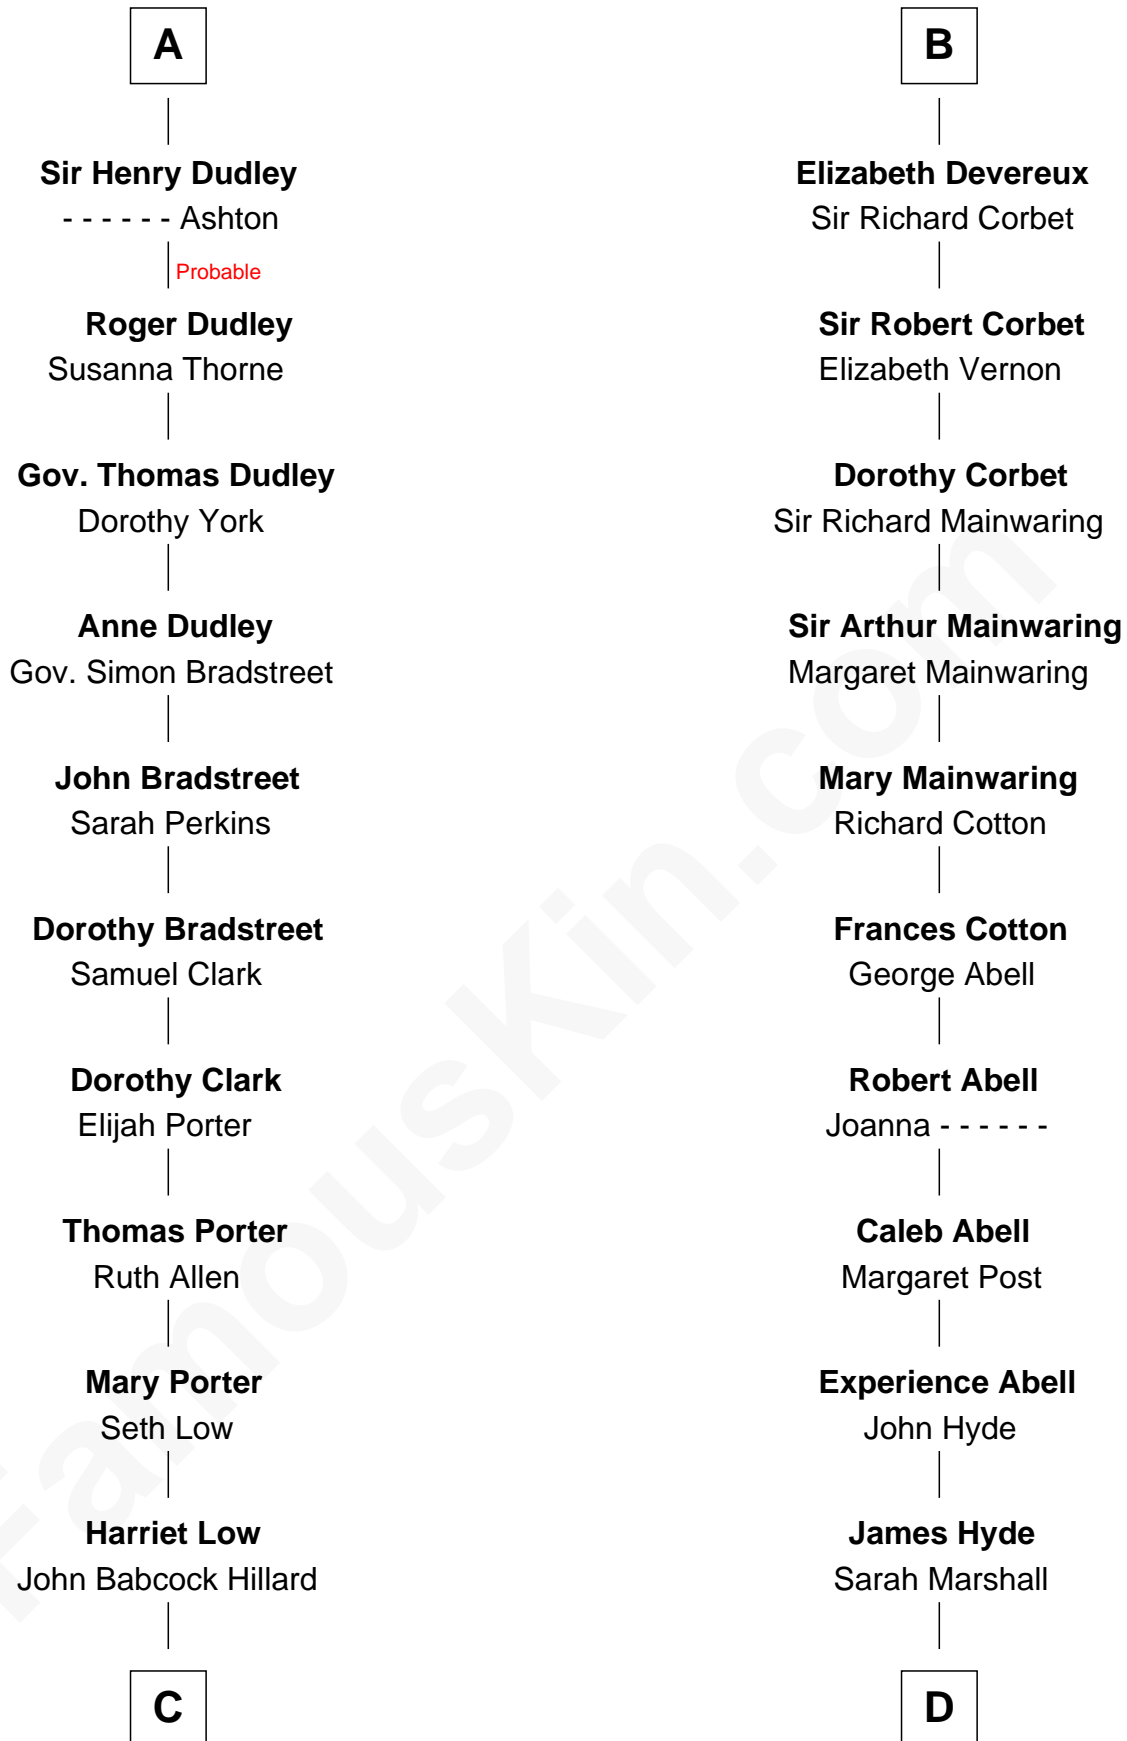

FamousKin.com Relationship Chart of

Bill Weld

68th Governor of Massachusetts

20th cousin of

Grover Cleveland

22nd and 24th U.S. President

Sir Hugh I de Audley

Iseult de Mortimer

C

Harriet Hillard
William Augustus White

Margaret Low White
Francis Minot Weld

David Weld
Mary Blake Nichols

Bill Weld
68th Governor of Massachusetts

D

Abiah Hyde
Aaron Cleveland

William Cleveland
Margaret Falley