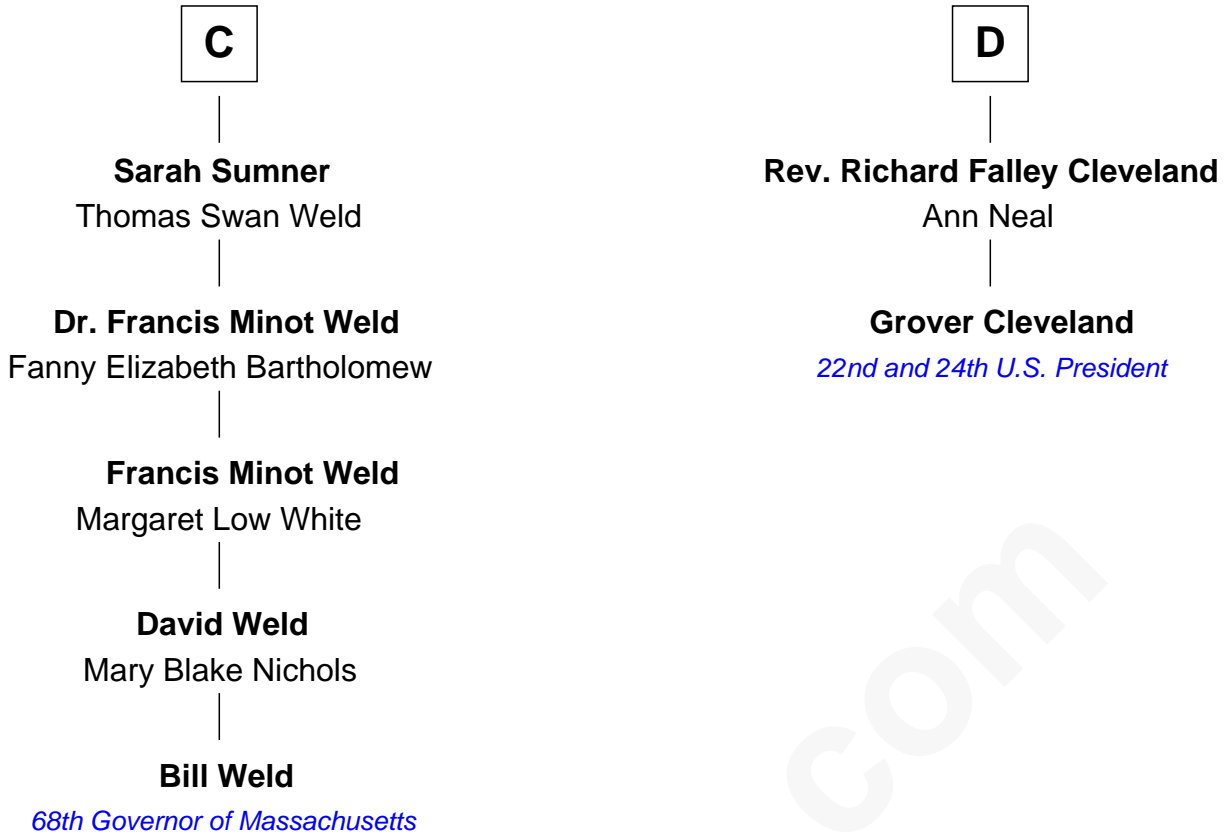

FamousKin.com

Relationship Chart of

Bill Weld

68th Governor of Massachusetts

18th cousin 3 times removed of

Grover Cleveland

22nd and 24th U.S. President

Sir Hugh le Despencer
Isabella de Beauchamp

Hugh le Despencer
Eleanor de Clare

Isabel le Despencer
Richard Fitzalan

Sir Edmund Fitzalan
Sibyl de Montagu

Philippe Fitzalan
Sir Richard Sergeaux

Alice Sergeaux
Sir Richard de Vere

Sir John de Vere
Elizabeth Howard

Joan de Vere
Sir William Norreys

A

Sir Philip le Despencer
Margaret de Goushill

Sir Philip le Despencer
Joan de Cobham

Sir Philip le Despencer
Elizabeth - - - - -

Alice le Despenser
Sir John Sutton

Sir John Sutton
Constance Blount

Sir John Sutton
Elizabeth Berkeley

Jane Sutton
Thomas Mainwaring

B

FamousKin.com