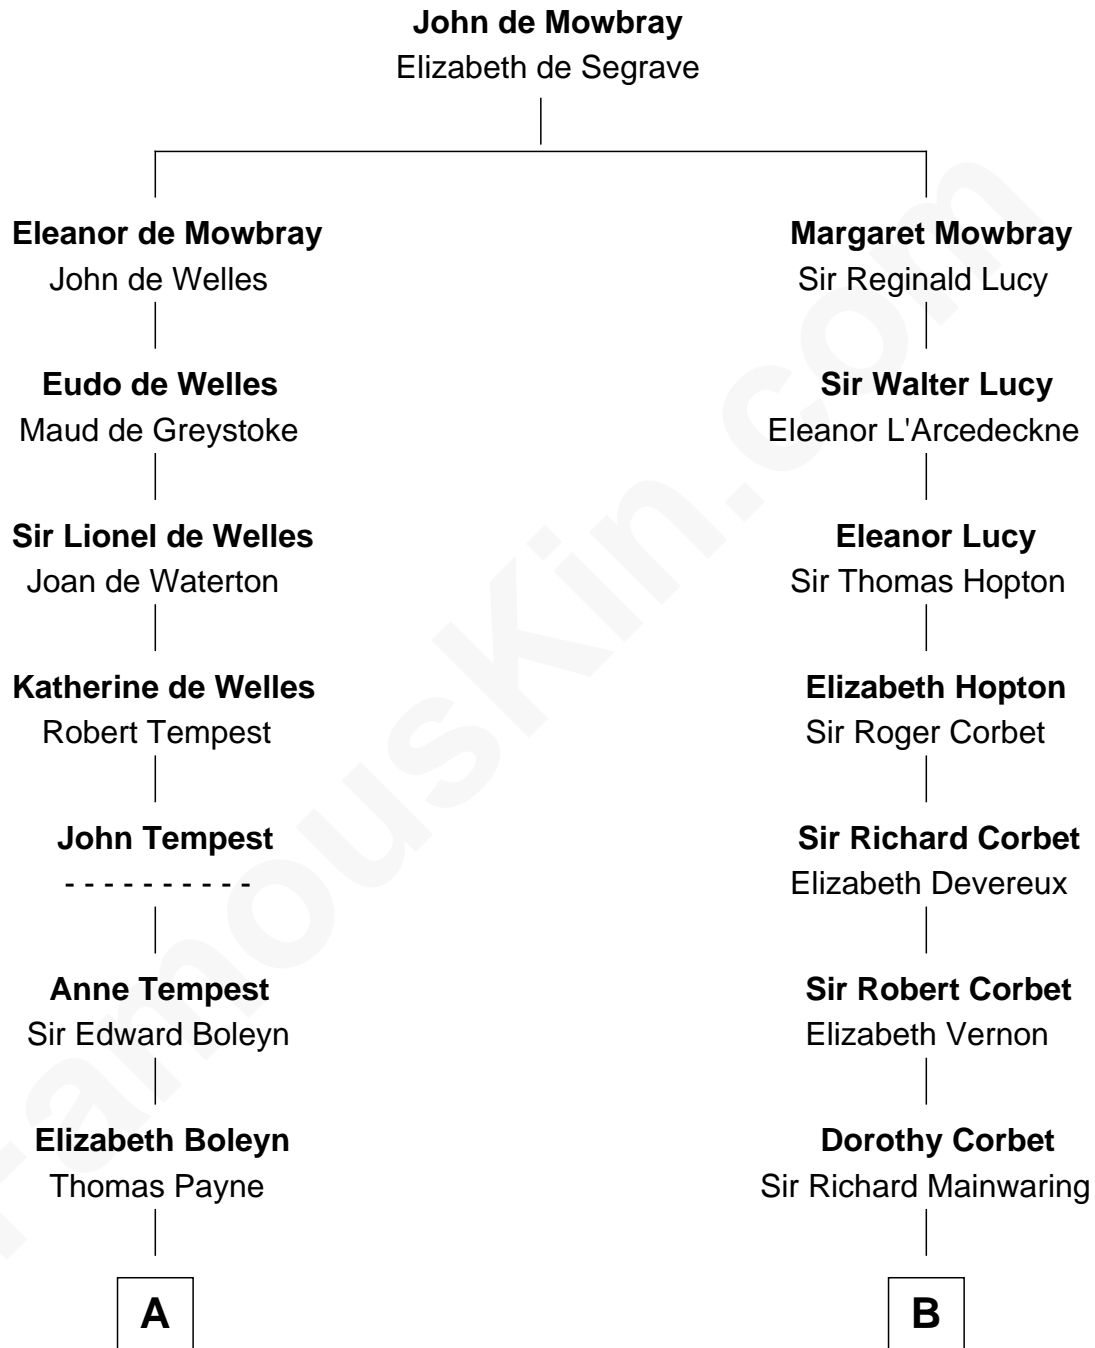

## Relationship Chart of

### Bill Weld

68th Governor of Massachusetts

17th cousin 3 times removed of

### Grover Cleveland

22nd and 24th U.S. President

**C**

—  
**John Gelston Floyd**

Julia Floyd DuBois

—  
**Cornelia DuBois Floyd**

John Treadwell Nichols

—  
**Mary Blake Nichols**