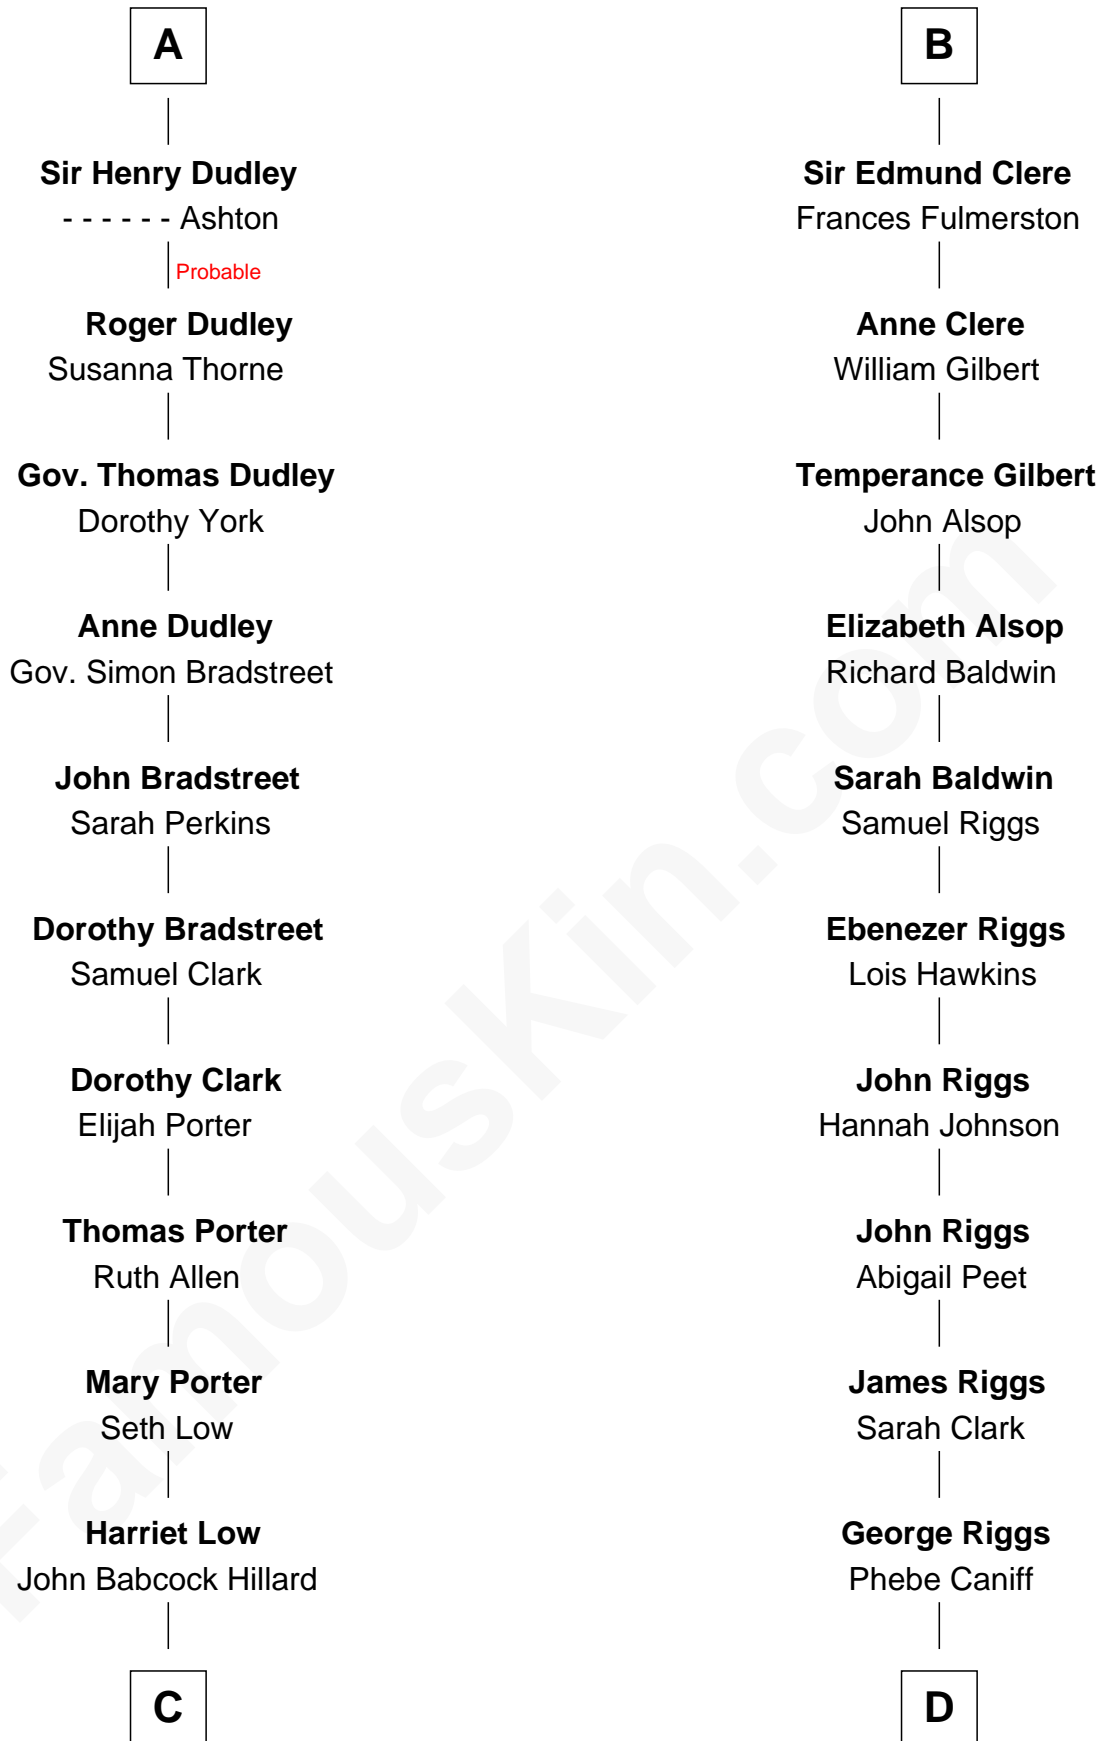

# FamousKin.com Relationship Chart of

**Bill Weld**

*68th Governor of Massachusetts*

20th cousin of

**Mamie (Doud) Eisenhower**

*First Lady of President Dwight Eisenhower*

**C**

**Harriet Hillard**  
William Augustus White

**Margaret Low White**  
Francis Minot Weld

**David Weld**  
Mary Blake Nichols

**Bill Weld**  
*68th Governor of Massachusetts*

**D**

**Maria Riggs**  
Eli Doud

**Royal Houghton Doud**  
Mary Cornelia Sheldon

**John Sheldon Doud**  
Elivera Mathilda Carlson

**Mamie (Doud) Eisenhower**  
*First Lady of Dwight Eisenhower*