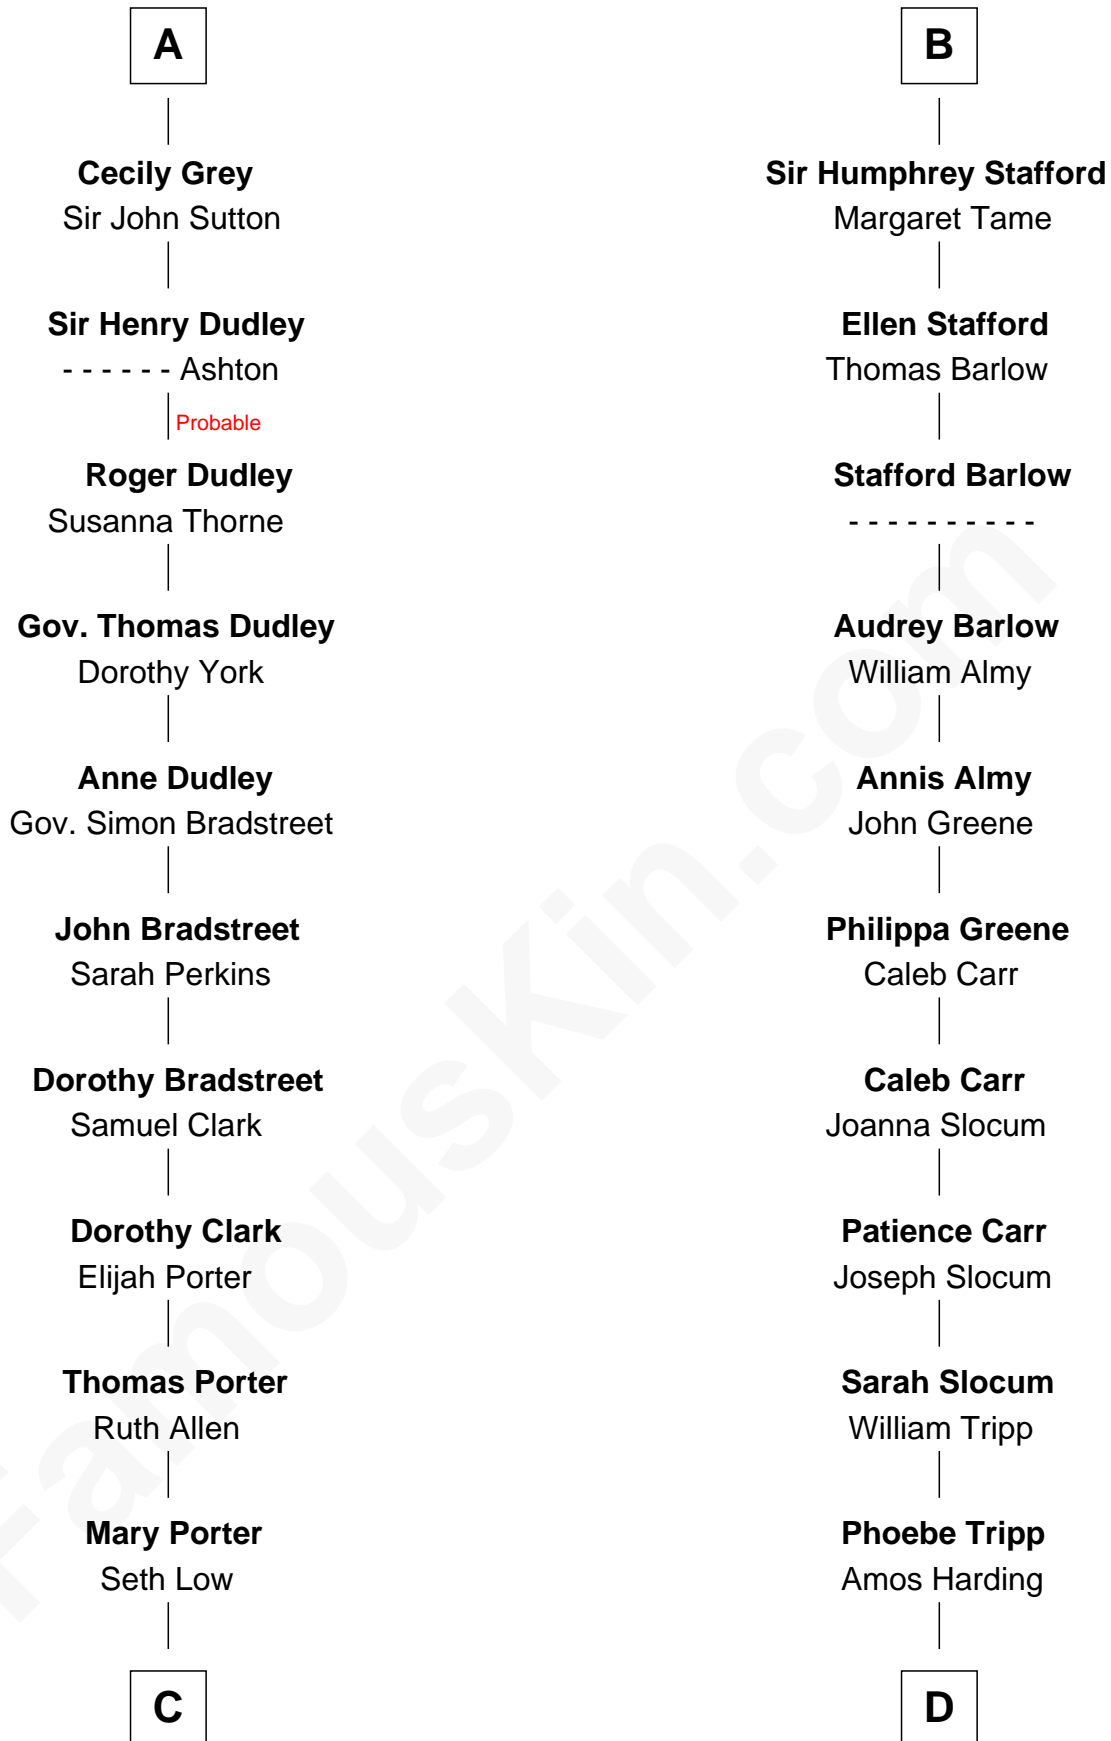

## Relationship Chart of

### Bill Weld

68th Governor of Massachusetts

20th cousin 1 time removed of

**Warren G. Harding**  
29th U.S. President

**C**

**Harriet Low**  
John Babcock Hillard

**Harriet Hillard**  
William Augustus White