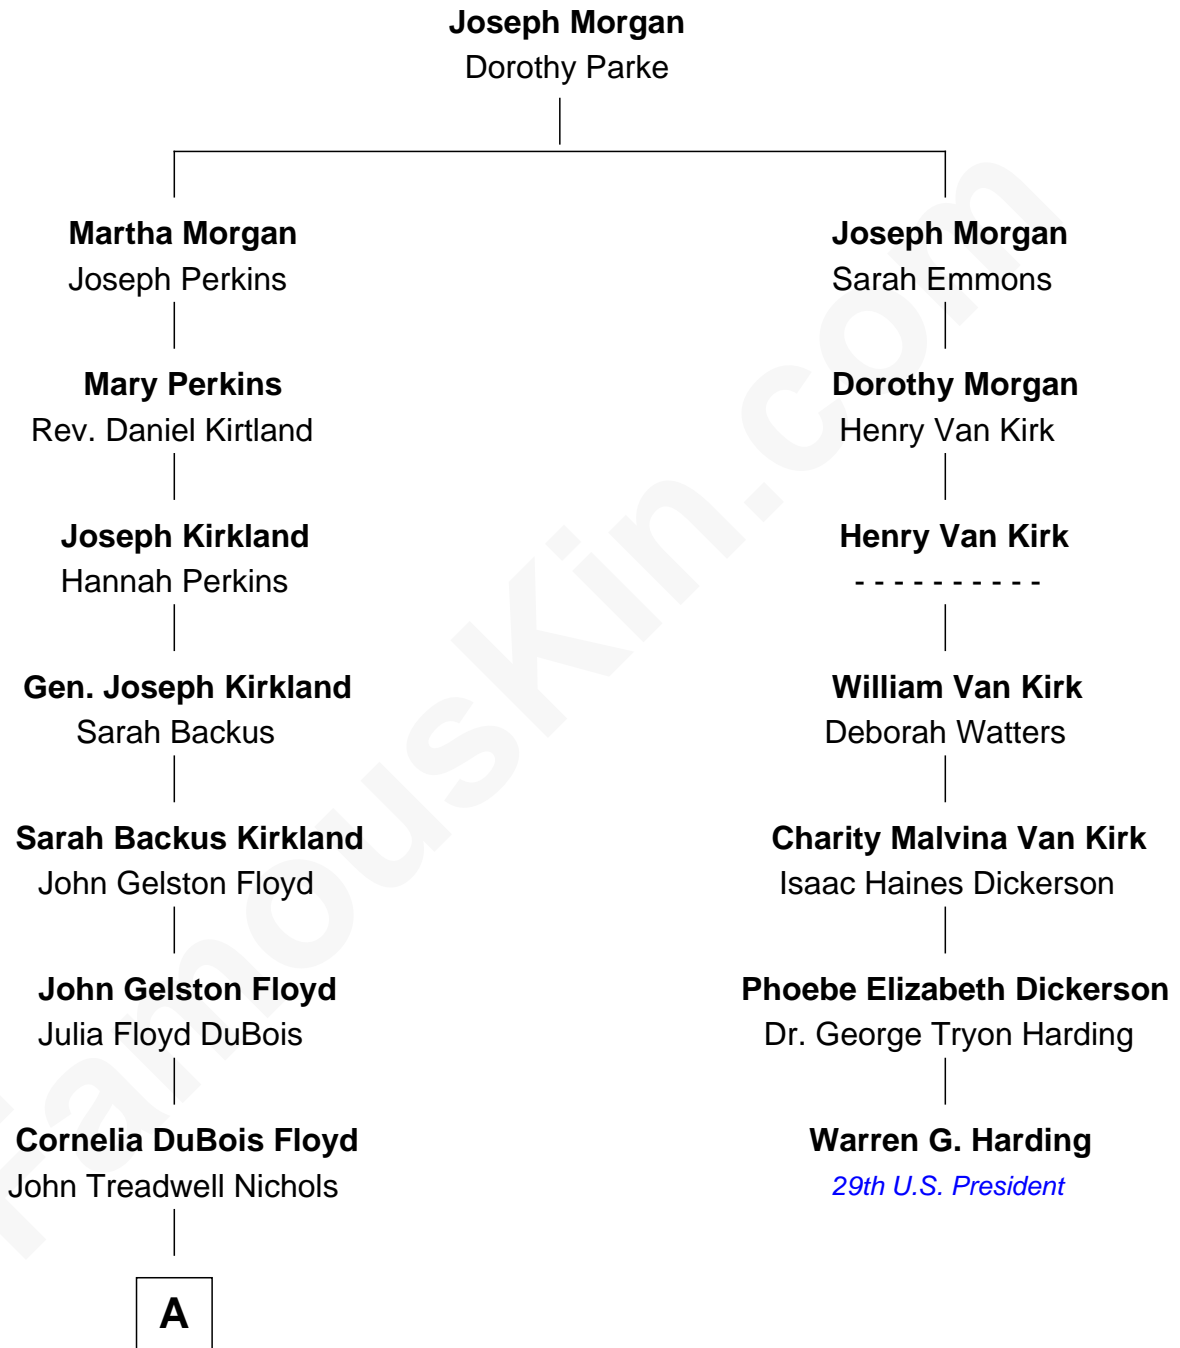

# FamousKin.com

## Relationship Chart of

### Bill Weld

68th Governor of Massachusetts

6th cousin 2 times removed of

**Warren G. Harding**  
29th U.S. President

**A**

—  
**Mary Blake Nichols**

—  
David Weld

—  
**Bill Weld**