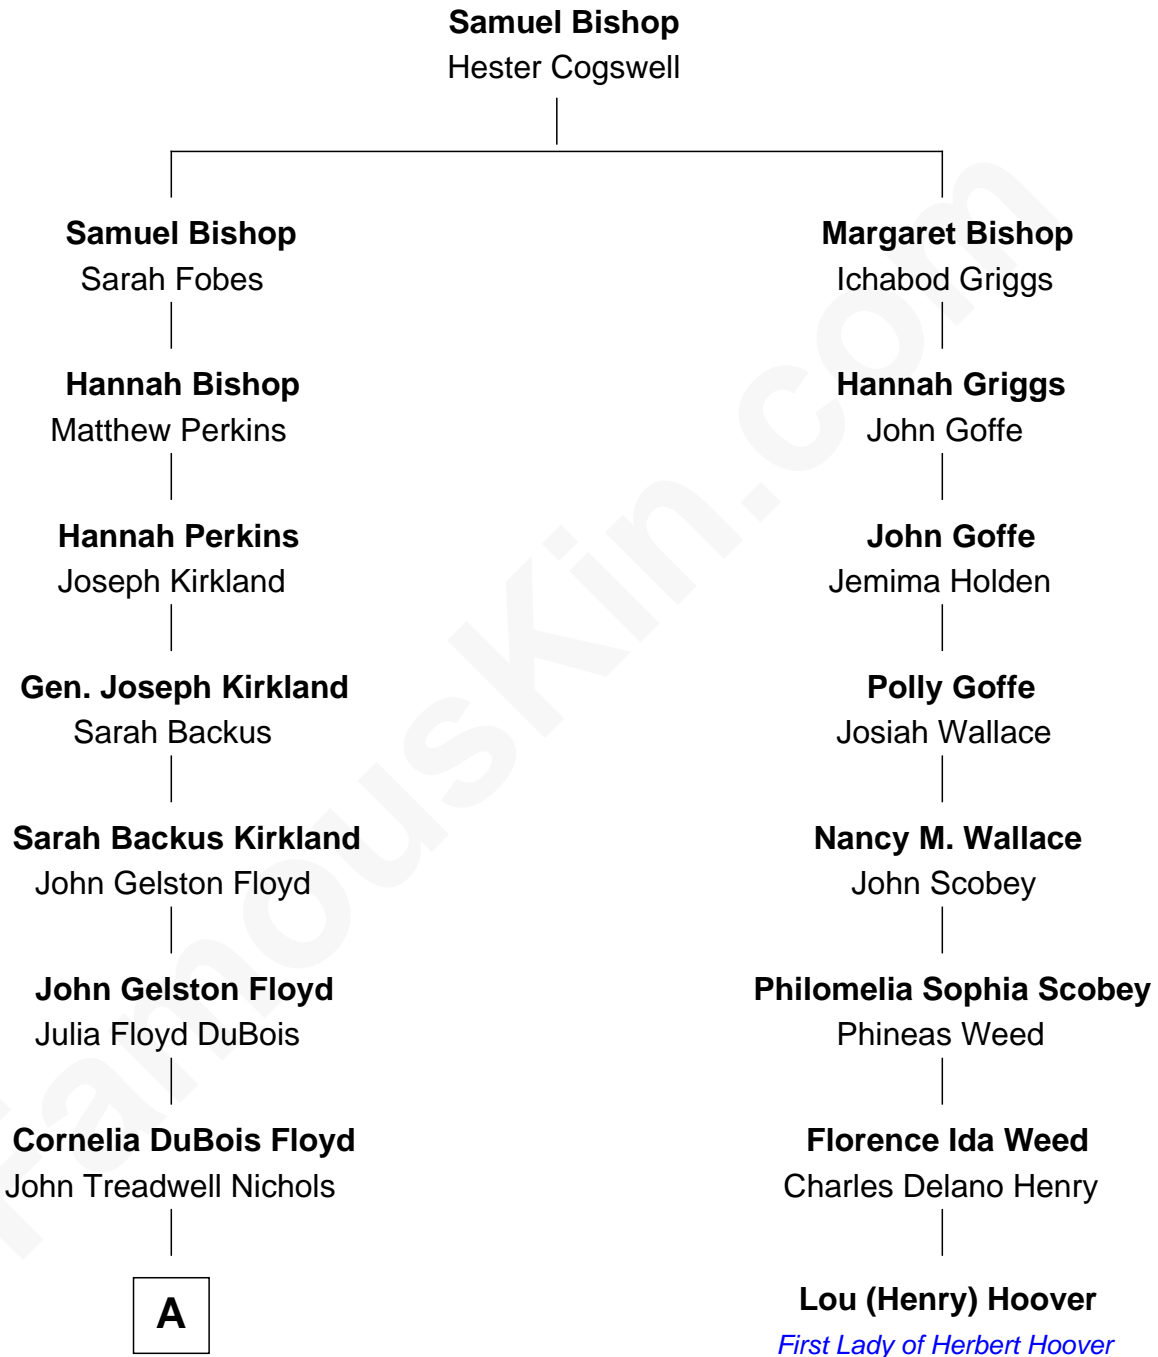

FamousKin.com

Relationship Chart of

Bill Weld

68th Governor of Massachusetts

7th cousin 1 time removed of

Lou (Henry) Hoover

First Lady of President Herbert Hoover

A

—
Mary Blake Nichols

—
David Weld

—
Bill Weld

68th Governor of Massachusetts

FamousKin.com