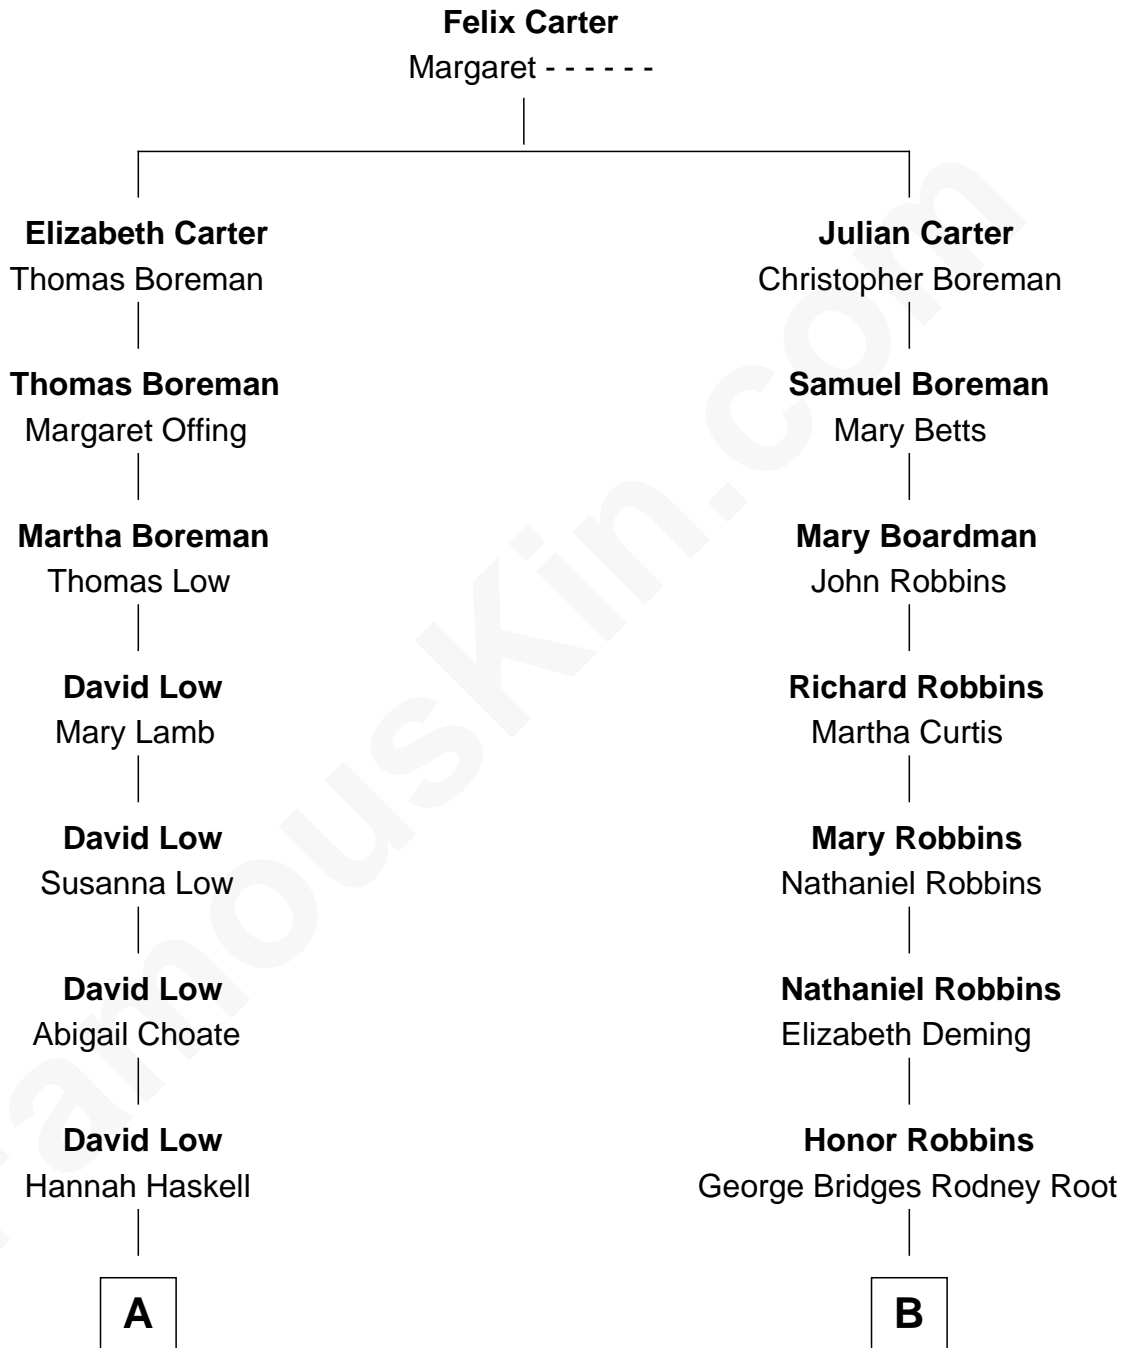

FamousKin.com

Relationship Chart of

Bill Weld

68th Governor of Massachusetts

11th cousin 1 time removed of

Nancy (Davis) Reagan

First Lady of President Ronald Reagan

A

Seth Low
Mary Porter

Harriet Low
John Babcock Hillard

Harriet Hillard
William Augustus White

Margaret Low White
Francis Minot Weld

David Weld
Mary Blake Nichols

Bill Weld
68th Governor of Massachusetts

B

Elizabeth Robbins Root
Manning Francis

Frederick Augustus Francis
Jessie Anne Stevens

Anne Ayers Francis
John Newell Robbins

Kenneth Seymour Robbins
Edith Prescott Lockett

Nancy (Davis) Reagan
First Lady of Ronald Reagan