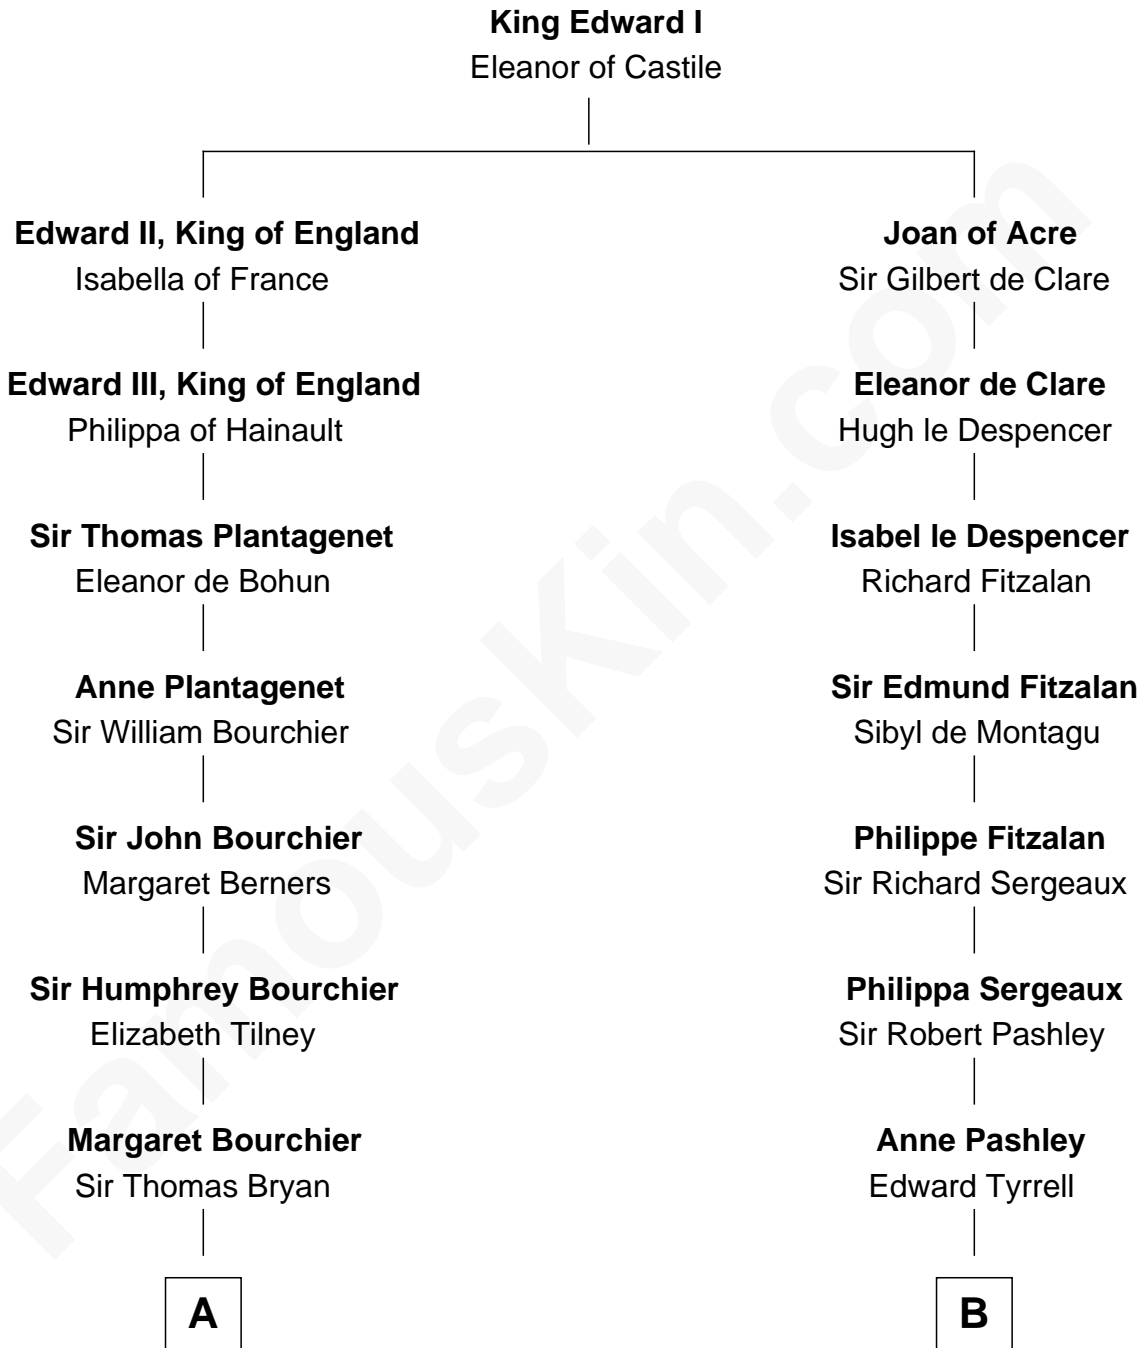

FamousKin.com Relationship Chart of

Bill Weld

68th Governor of Massachusetts

21st cousin of

Ellen Louise (Axson) Wilson

First Lady of President Woodrow Wilson

C

Fanny Griswold Fowler
George Medad Bartholomew

Fanny Elizabeth Bartholomew
Dr. Francis Minot Weld

Francis Minot Weld
Margaret Low White

David Weld
Mary Blake Nichols

Bill Weld
68th Governor of Massachusetts

D

Deliverance Coward
James FitzRandolph

Isaac FitzRandolph
Eleanor Hunter