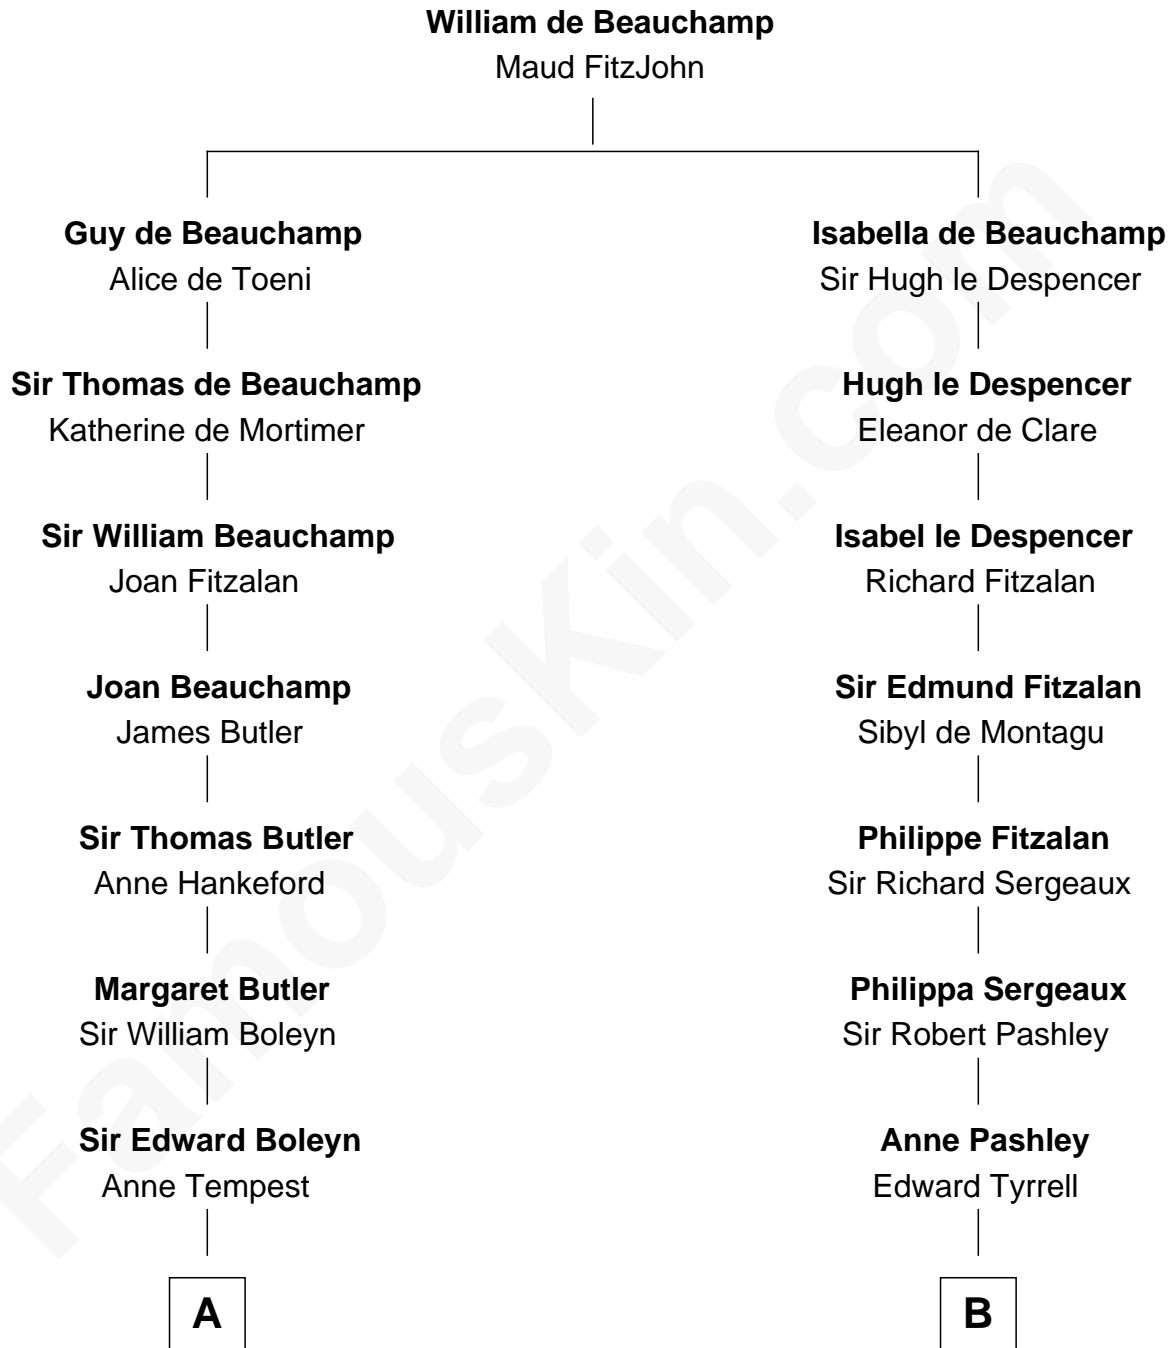

FamousKin.com

Relationship Chart of

Bill Weld

68th Governor of Massachusetts

21st cousin of

Ellen Louise (Axson) Wilson

First Lady of President Woodrow Wilson

C

John Gelston Floyd
Sarah Backus Kirkland

John Gelston Floyd
Julia Floyd DuBois

Cornelia DuBois Floyd
John Treadwell Nichols

Mary Blake Nichols
David Weld

Bill Weld
68th Governor of Massachusetts

D

Deliverance Coward
James FitzRandolph

Isaac FitzRandolph
Eleanor Hunter

Rebecca Longstreet FitzRandolph
Rev. Isaac Stockton Keith Axson

Rev. Samuel Edward Axson
Margaret Jane Hoyt

Ellen Louise (Axson) Wilson
First Lady of Woodrow Wilson