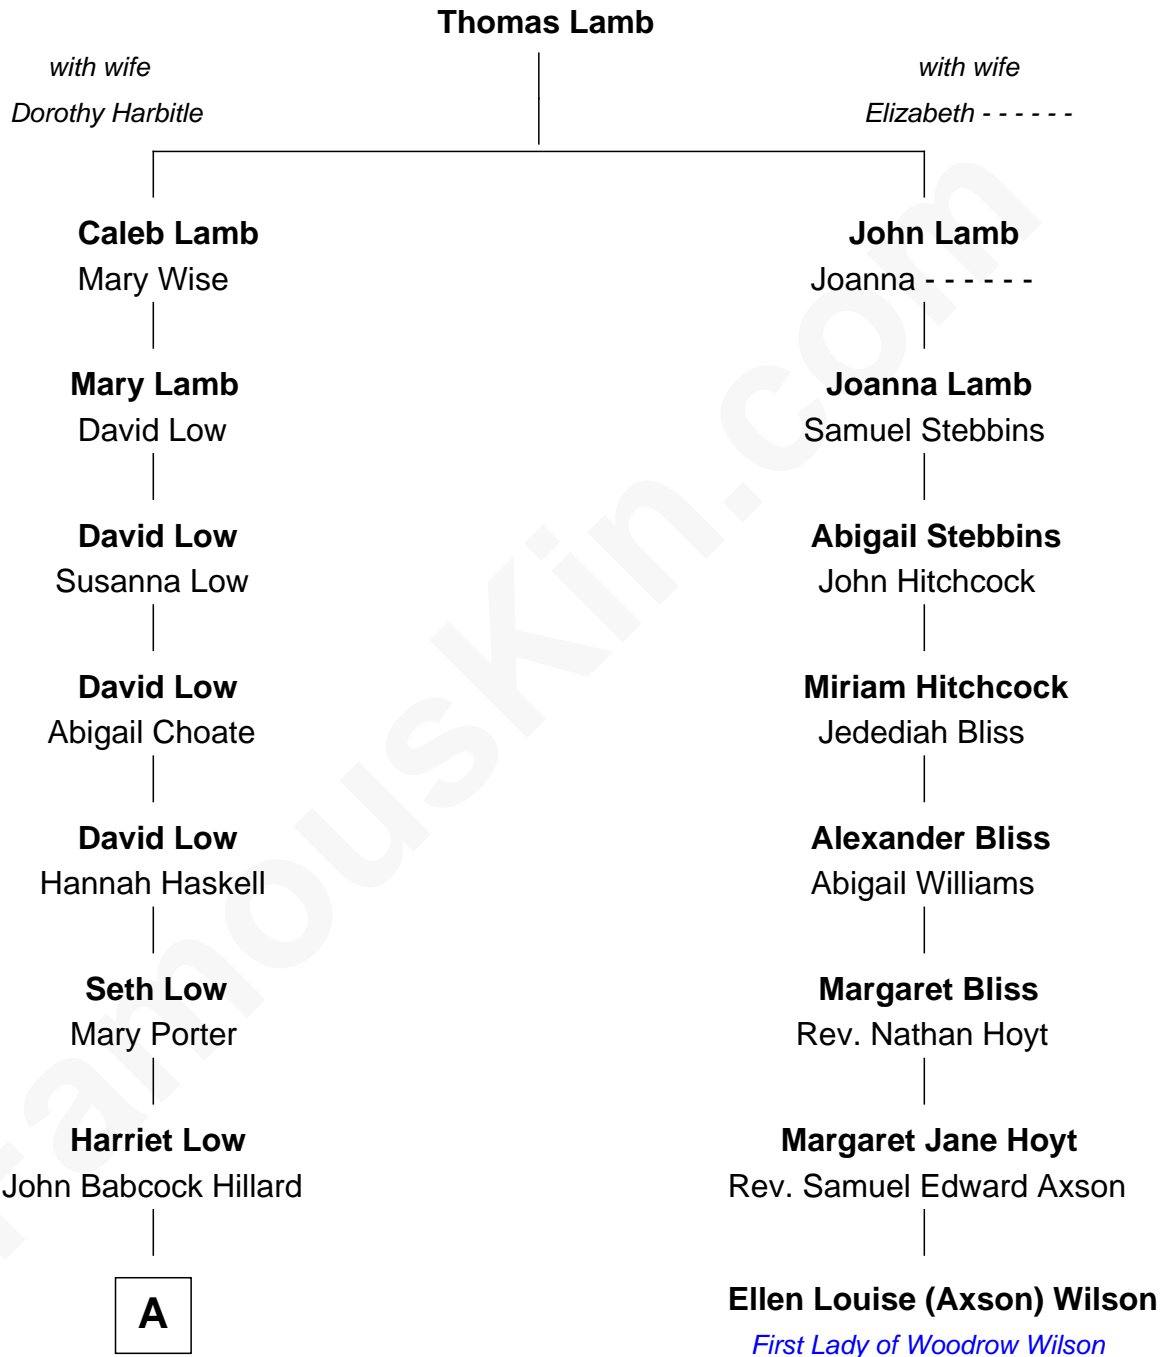

FamousKin.com

Relationship Chart of

Bill Weld

68th Governor of Massachusetts

7th cousin 3 times removed of

Ellen Louise (Axson) Wilson

First Lady of President Woodrow Wilson

A

—
Harriet Hillard
William Augustus White

—
Margaret Low White
Francis Minot Weld

—
David Weld
Mary Blake Nichols

—
Bill Weld
68th Governor of Massachusetts

FamousKin.com