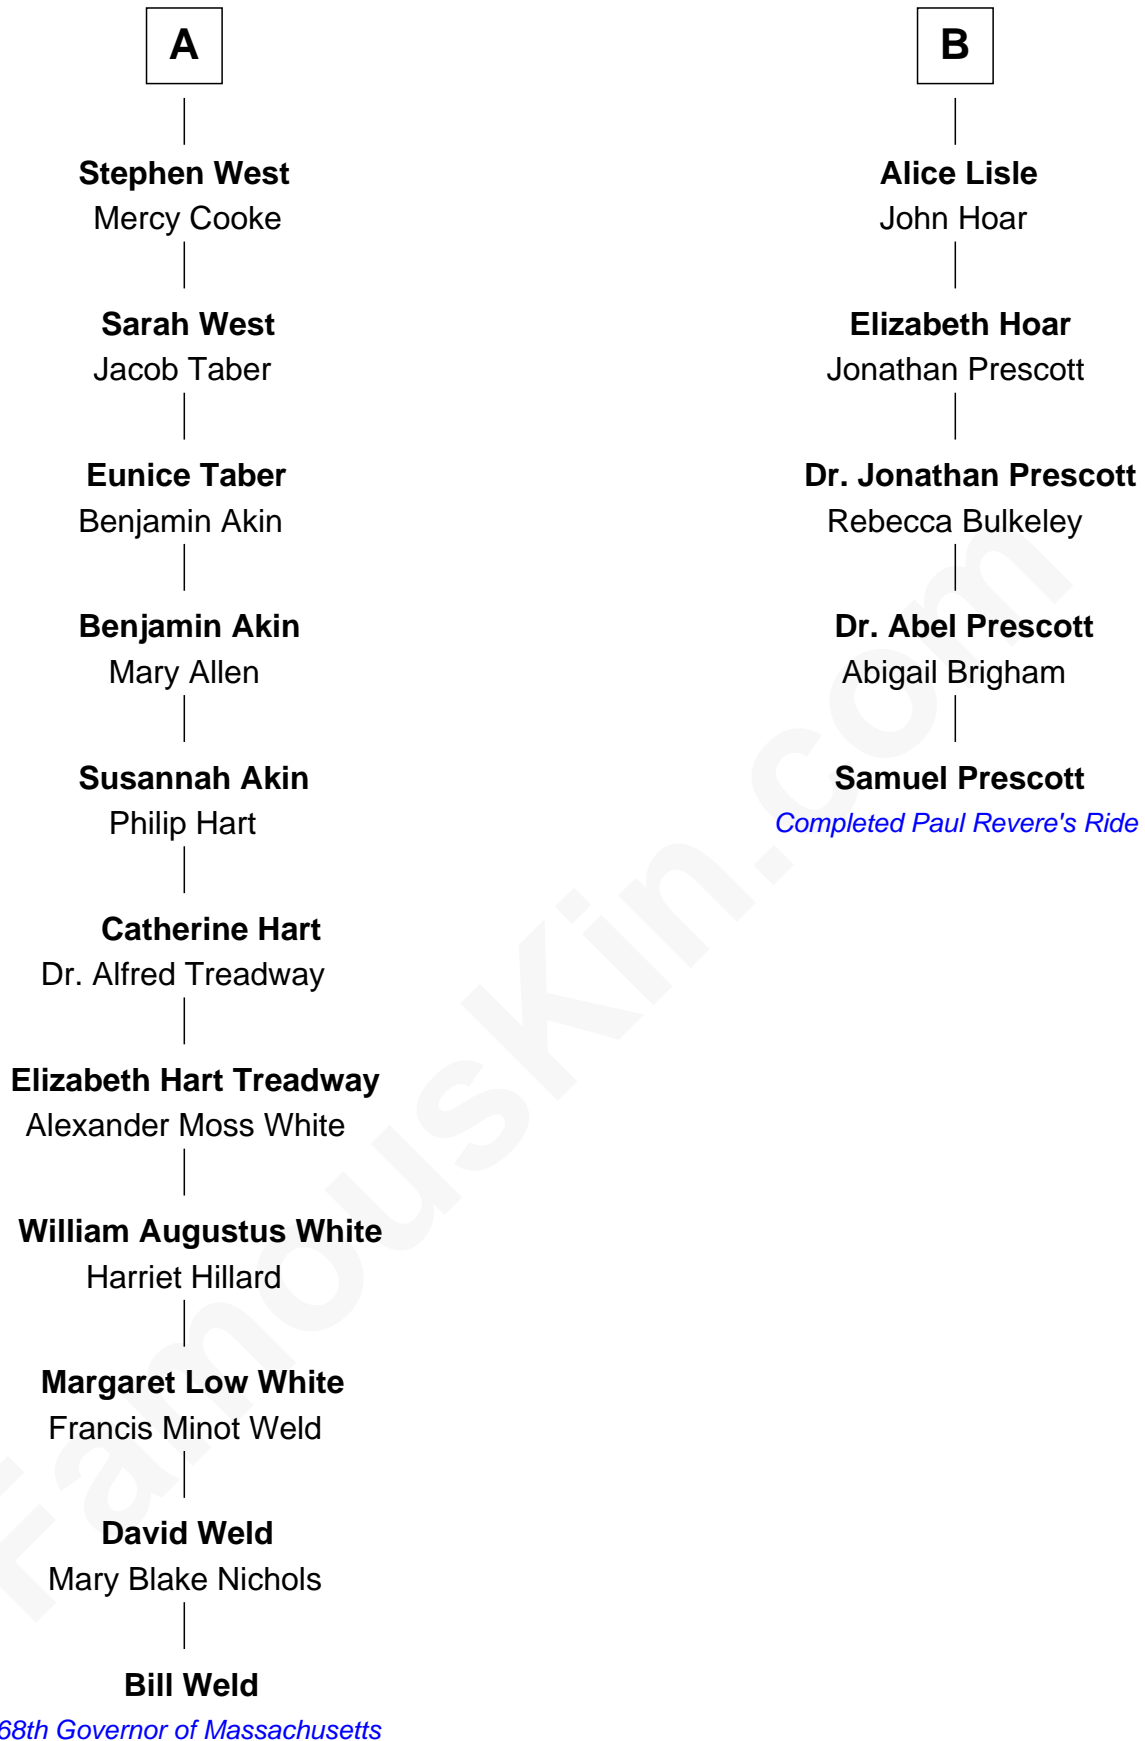

FamousKin.com

Relationship Chart of

Bill Weld

68th Governor of Massachusetts

11th cousin 6 times removed of

Samuel Prescott

Completed Paul Revere's Midnight Ride

Bill Weld photo by [Marc Nozell](#) ([CC BY-SA 2.0](#))