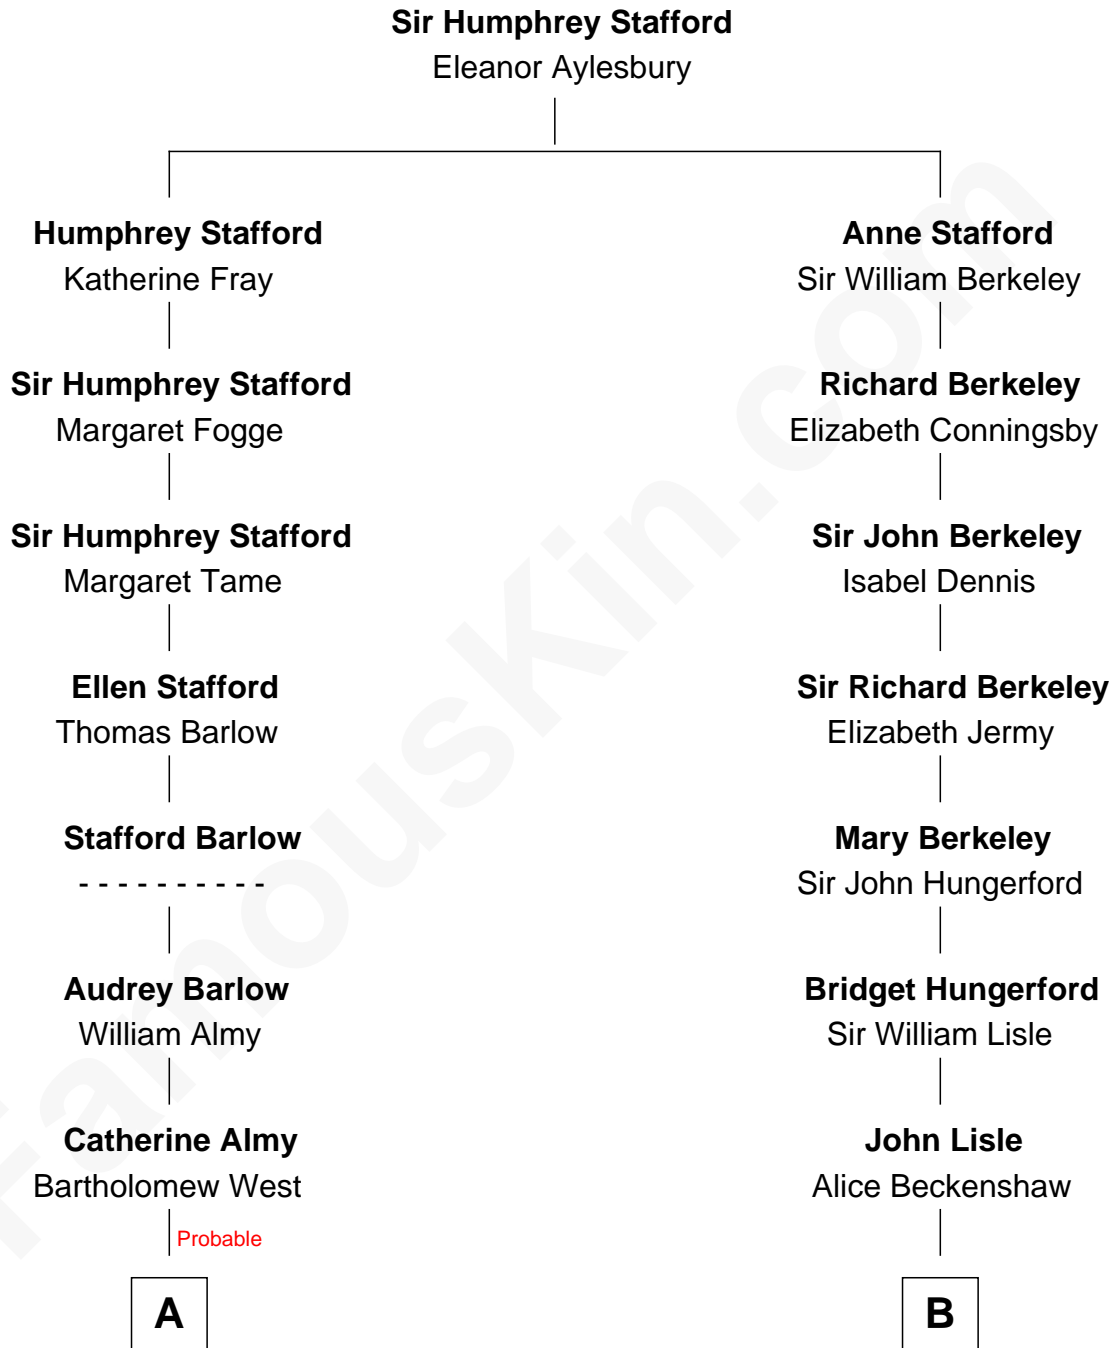

FamousKin.com

Relationship Chart of

Bill Weld

68th Governor of Massachusetts

11th cousin 6 times removed of

Samuel Prescott

Completed Paul Revere's Midnight Ride

Bill Weld photo by [Marc Nozell](#) ([CC BY-SA 2.0](#))