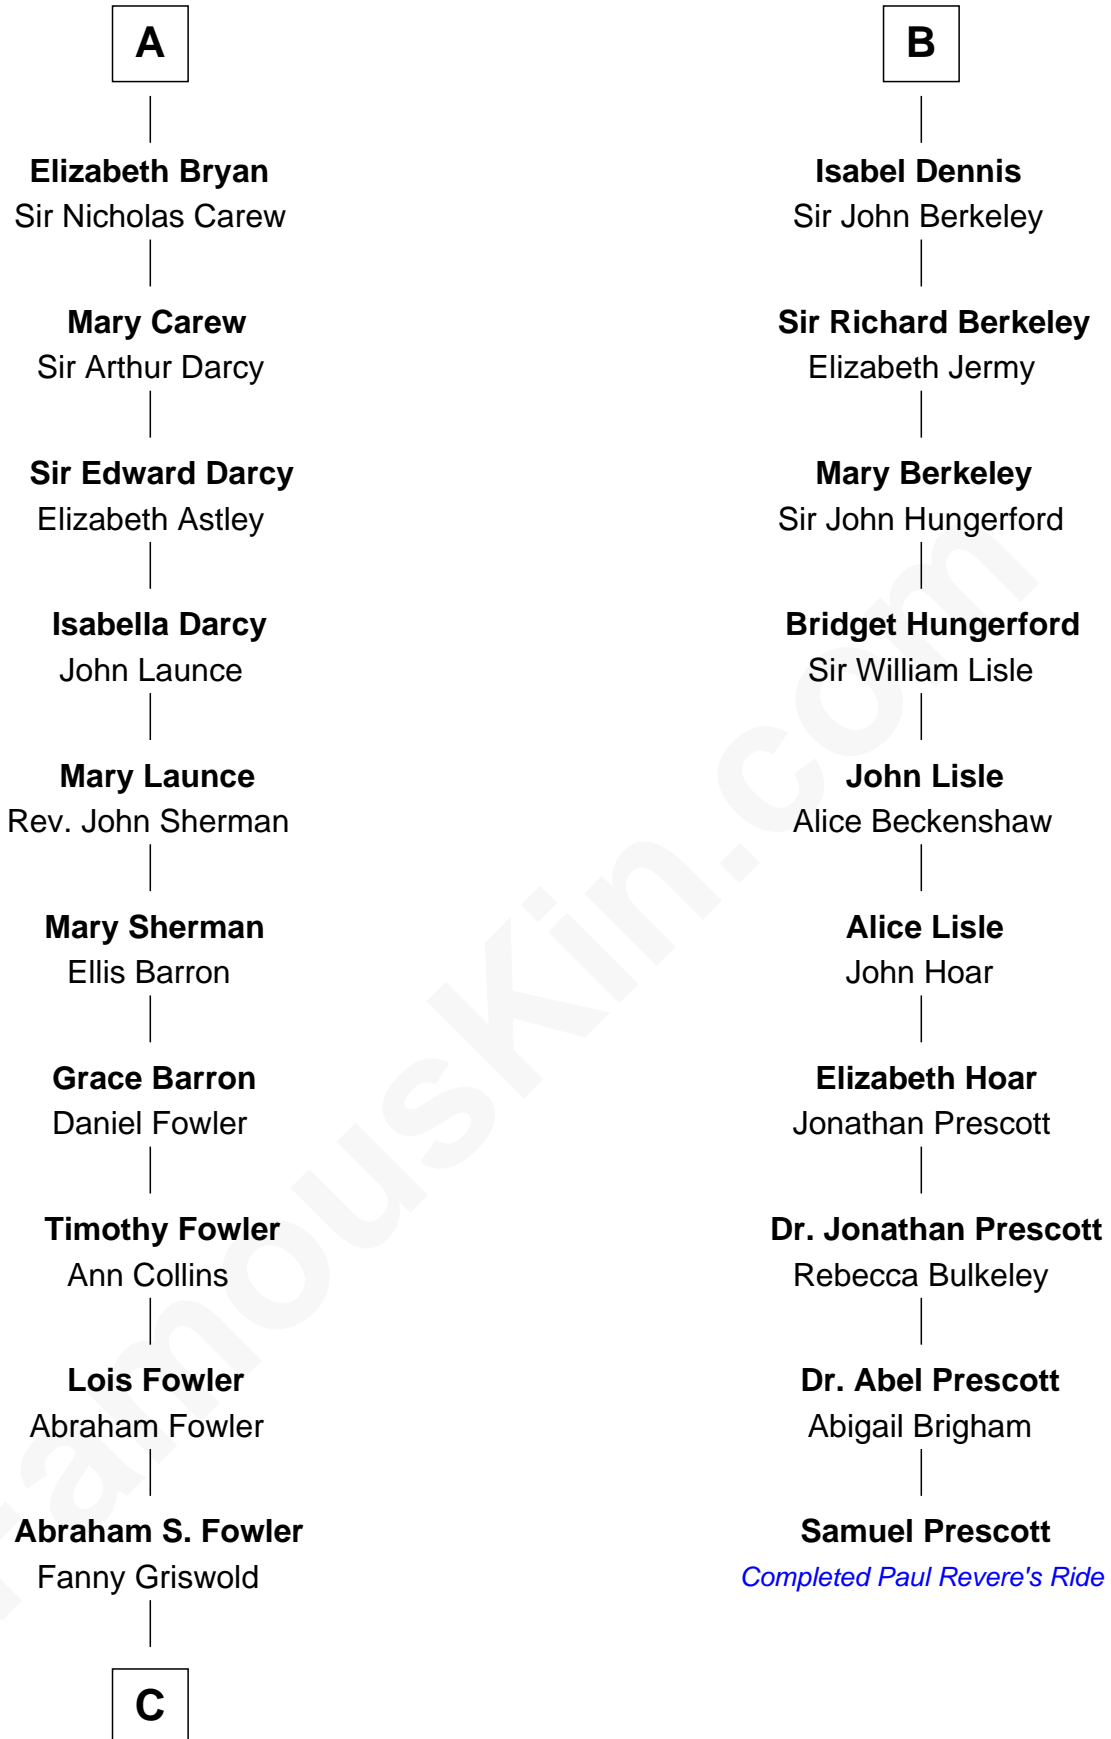

FamousKin.com

Relationship Chart of

Bill Weld

68th Governor of Massachusetts

16th cousin 5 times removed of

Samuel Prescott

Completed Paul Revere's Midnight Ride

C

Fanny Griswold Fowler
George Medad Bartholomew

Fanny Elizabeth Bartholomew
Dr. Francis Minot Weld

Francis Minot Weld
Margaret Low White

David Weld
Mary Blake Nichols

Bill Weld
68th Governor of Massachusetts