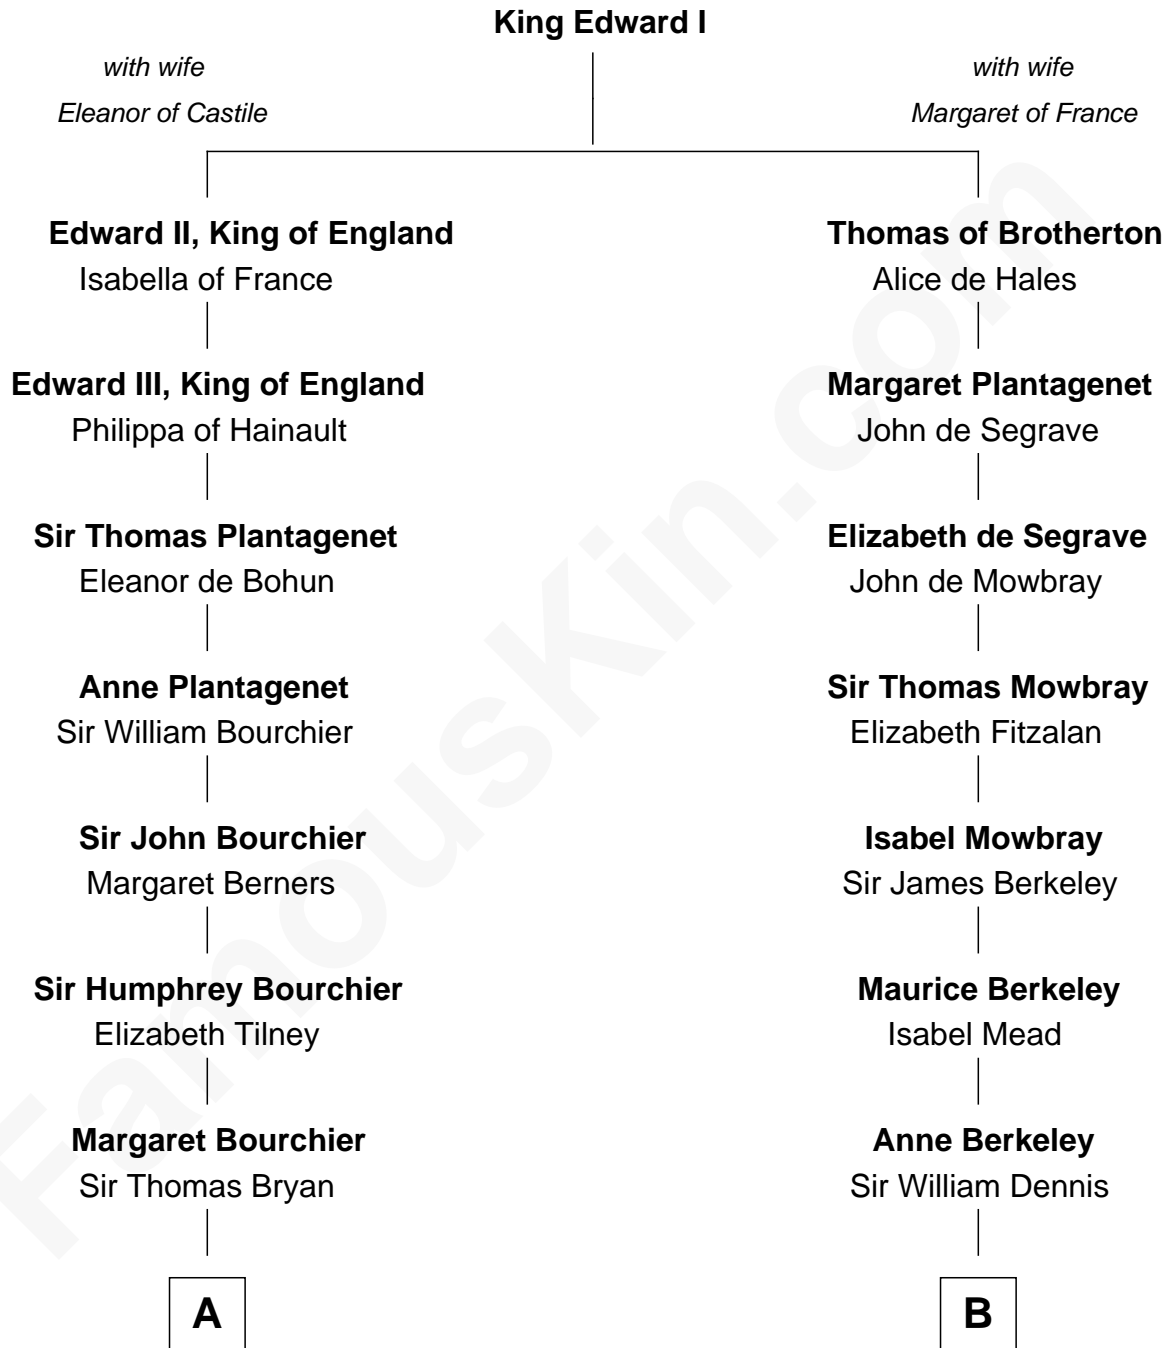

FamousKin.com

Relationship Chart of

Bill Weld

68th Governor of Massachusetts

16th cousin 5 times removed of

Samuel Prescott

Completed Paul Revere's Midnight Ride

C

Fanny Griswold Fowler
George Medad Bartholomew

Fanny Elizabeth Bartholomew
Dr. Francis Minot Weld

Francis Minot Weld
Margaret Low White

David Weld
Mary Blake Nichols

Bill Weld
68th Governor of Massachusetts