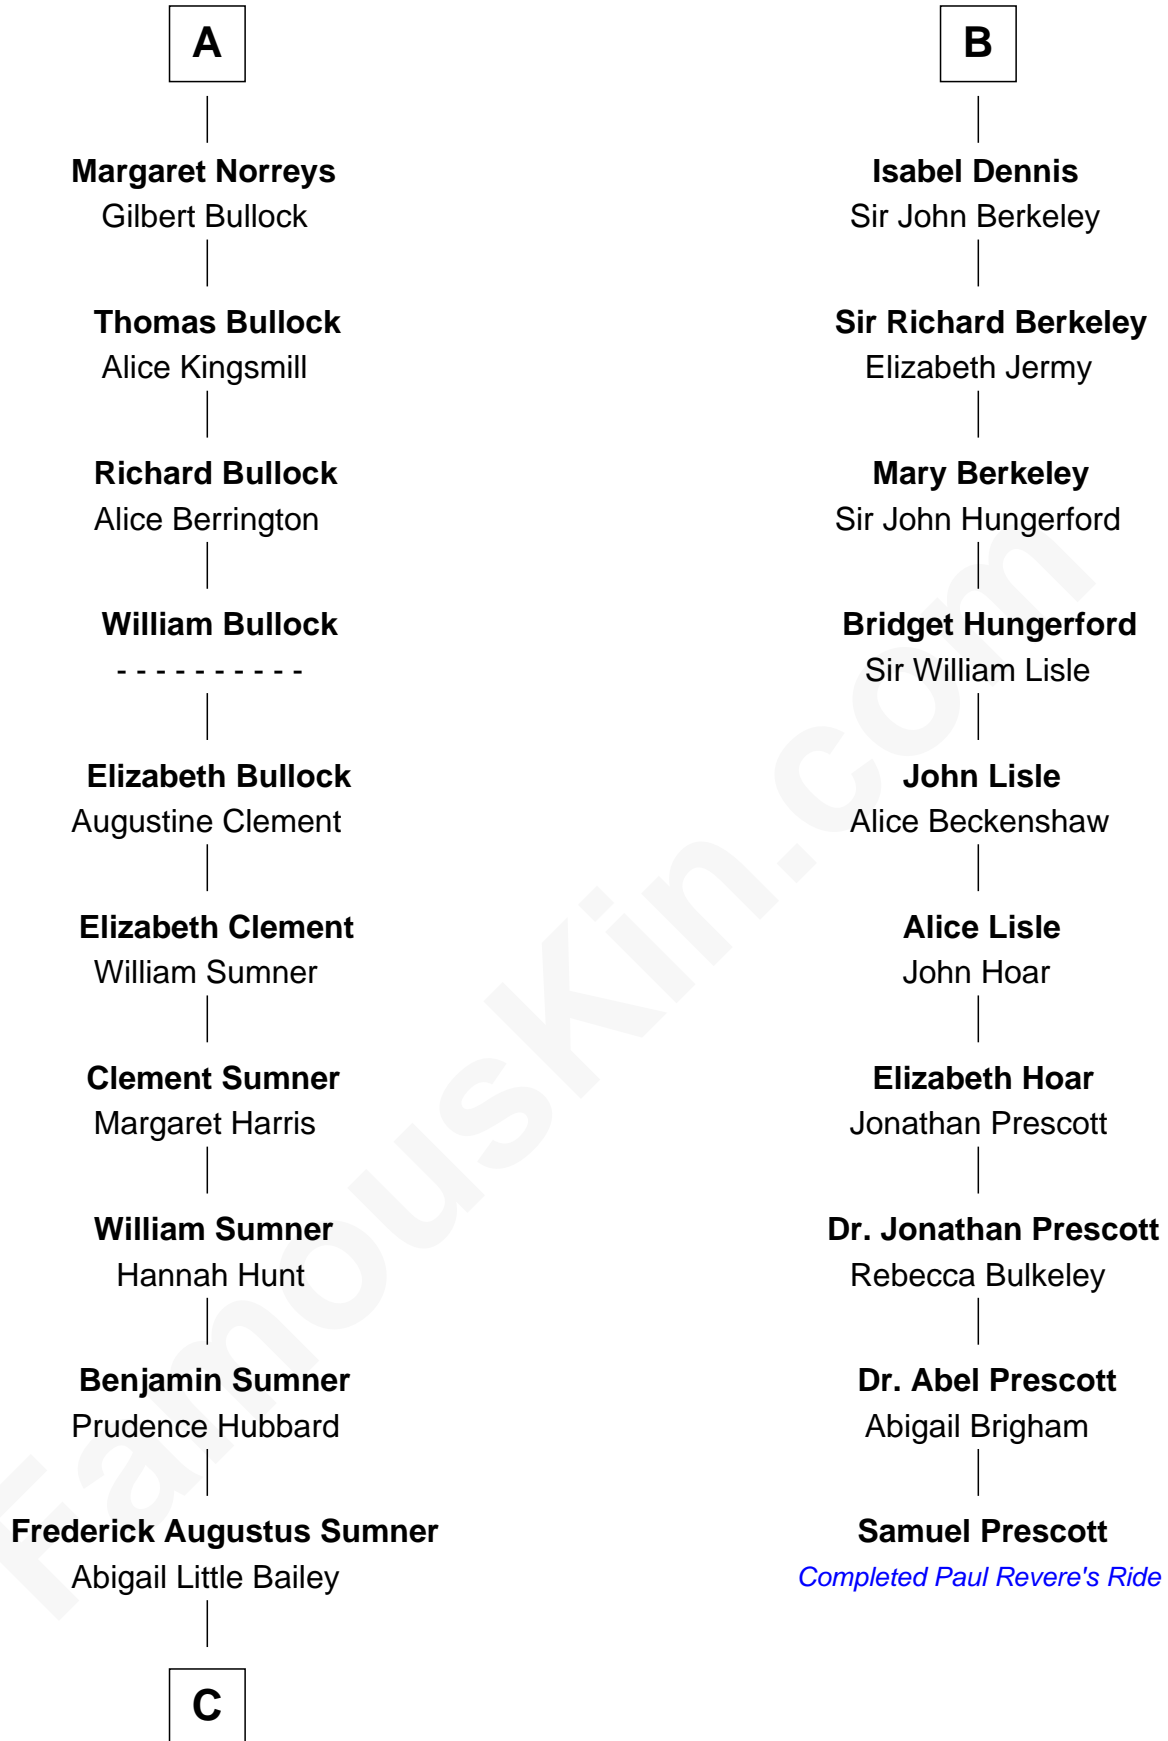

FamousKin.com

Relationship Chart of

Bill Weld

68th Governor of Massachusetts

16th cousin 5 times removed of

Samuel Prescott

Completed Paul Revere's Midnight Ride

C

Sarah Sumner
Thomas Swan Weld

Dr. Francis Minot Weld
Fanny Elizabeth Bartholomew

Francis Minot Weld
Margaret Low White

David Weld
Mary Blake Nichols

Bill Weld
68th Governor of Massachusetts

FamousKin.com