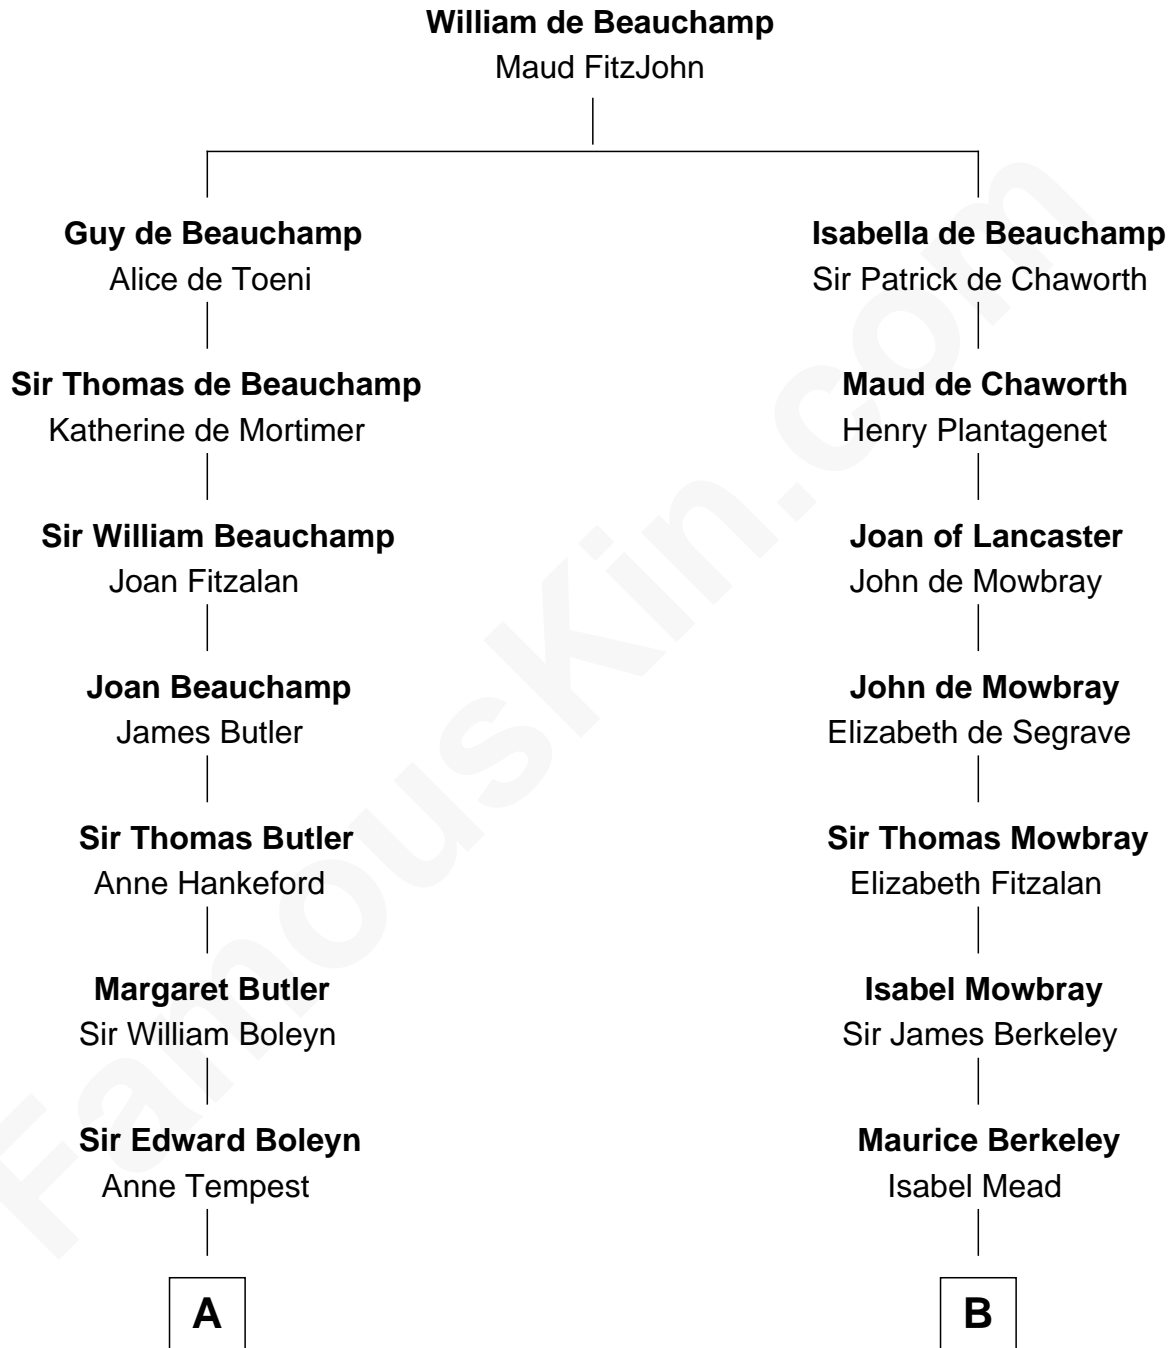

FamousKin.com

Relationship Chart of

Bill Weld

68th Governor of Massachusetts

17th cousin 4 times removed of

Samuel Prescott

Completed Paul Revere's Midnight Ride

C

—
John Gelston Floyd
Sarah Backus Kirkland

—
John Gelston Floyd
Julia Floyd DuBois

—
Cornelia DuBois Floyd
John Treadwell Nichols

—
Mary Blake Nichols
David Weld

—
Bill Weld
68th Governor of Massachusetts