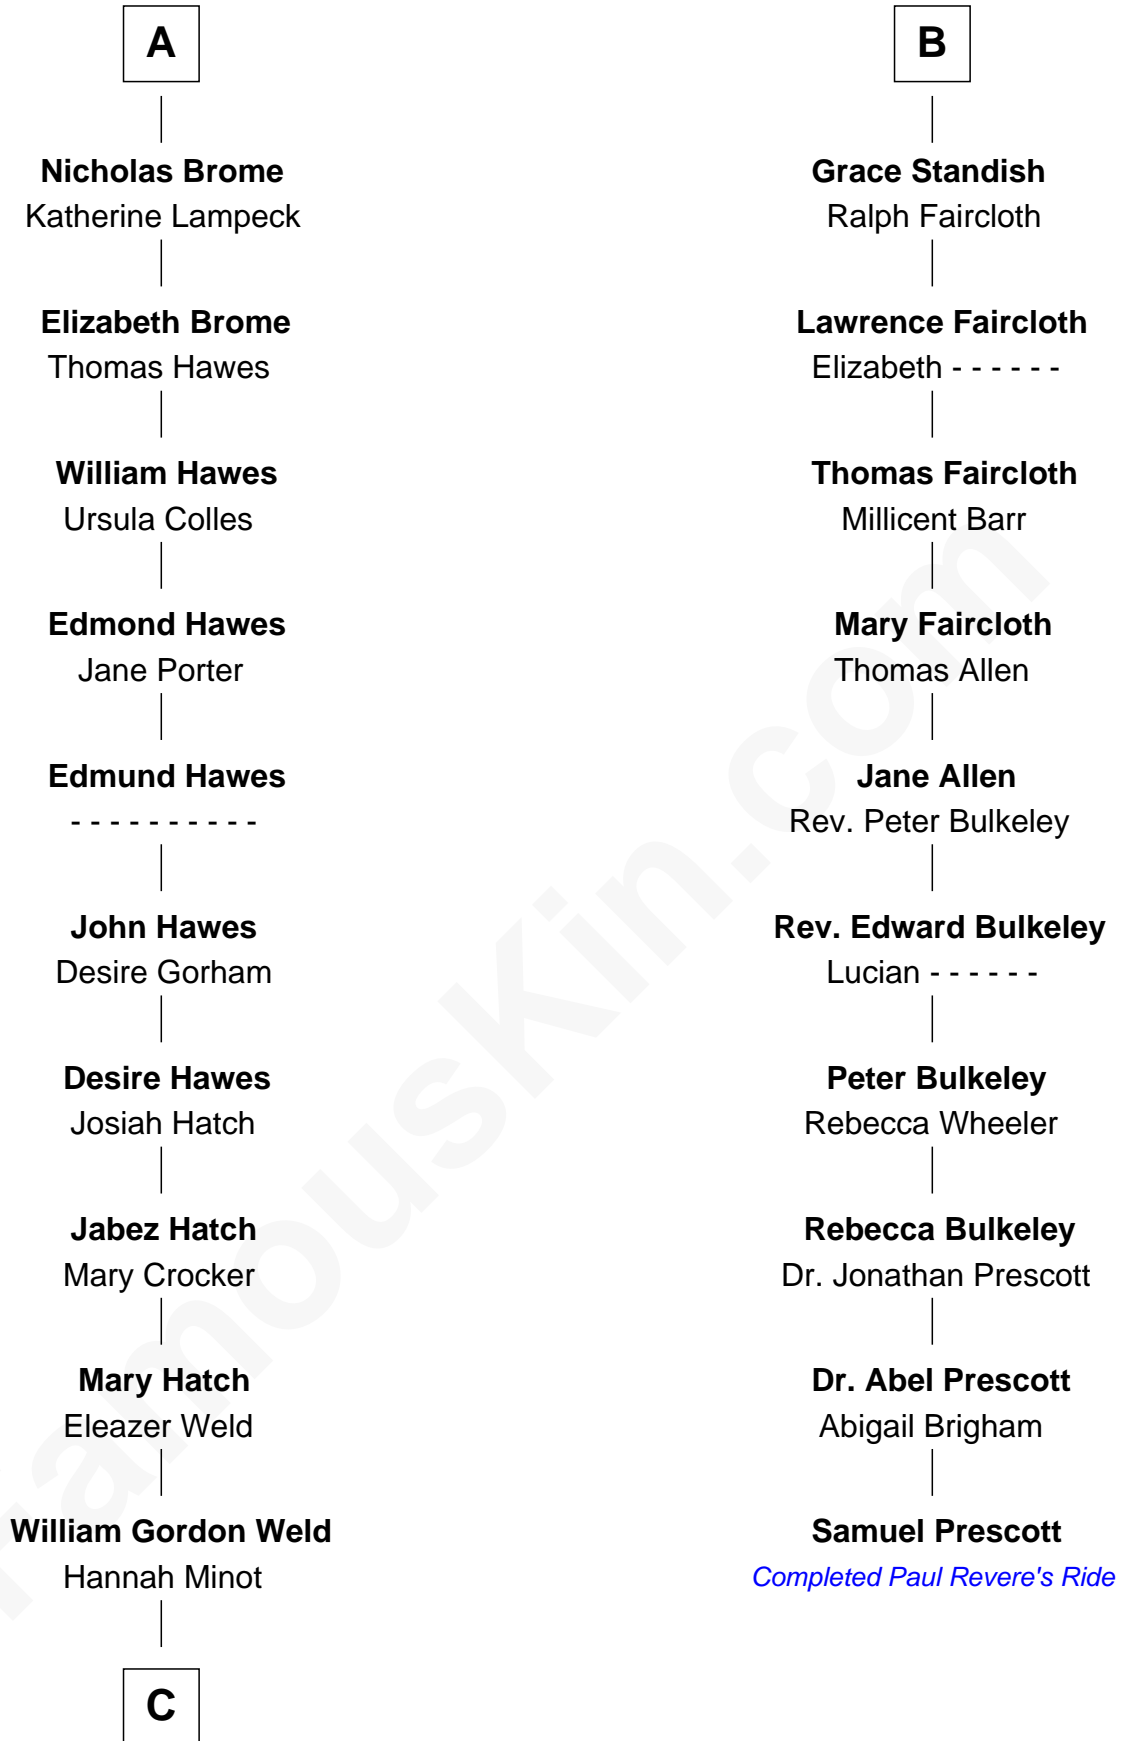

FamousKin.com

Relationship Chart of

Bill Weld

68th Governor of Massachusetts

16th cousin 5 times removed of

Samuel Prescott

Completed Paul Revere's Midnight Ride

C

—
Thomas Swan Weld

Sarah Sumner

—
Dr. Francis Minot Weld

Fanny Elizabeth Bartholomew

—
Francis Minot Weld

Margaret Low White

—
David Weld

Mary Blake Nichols