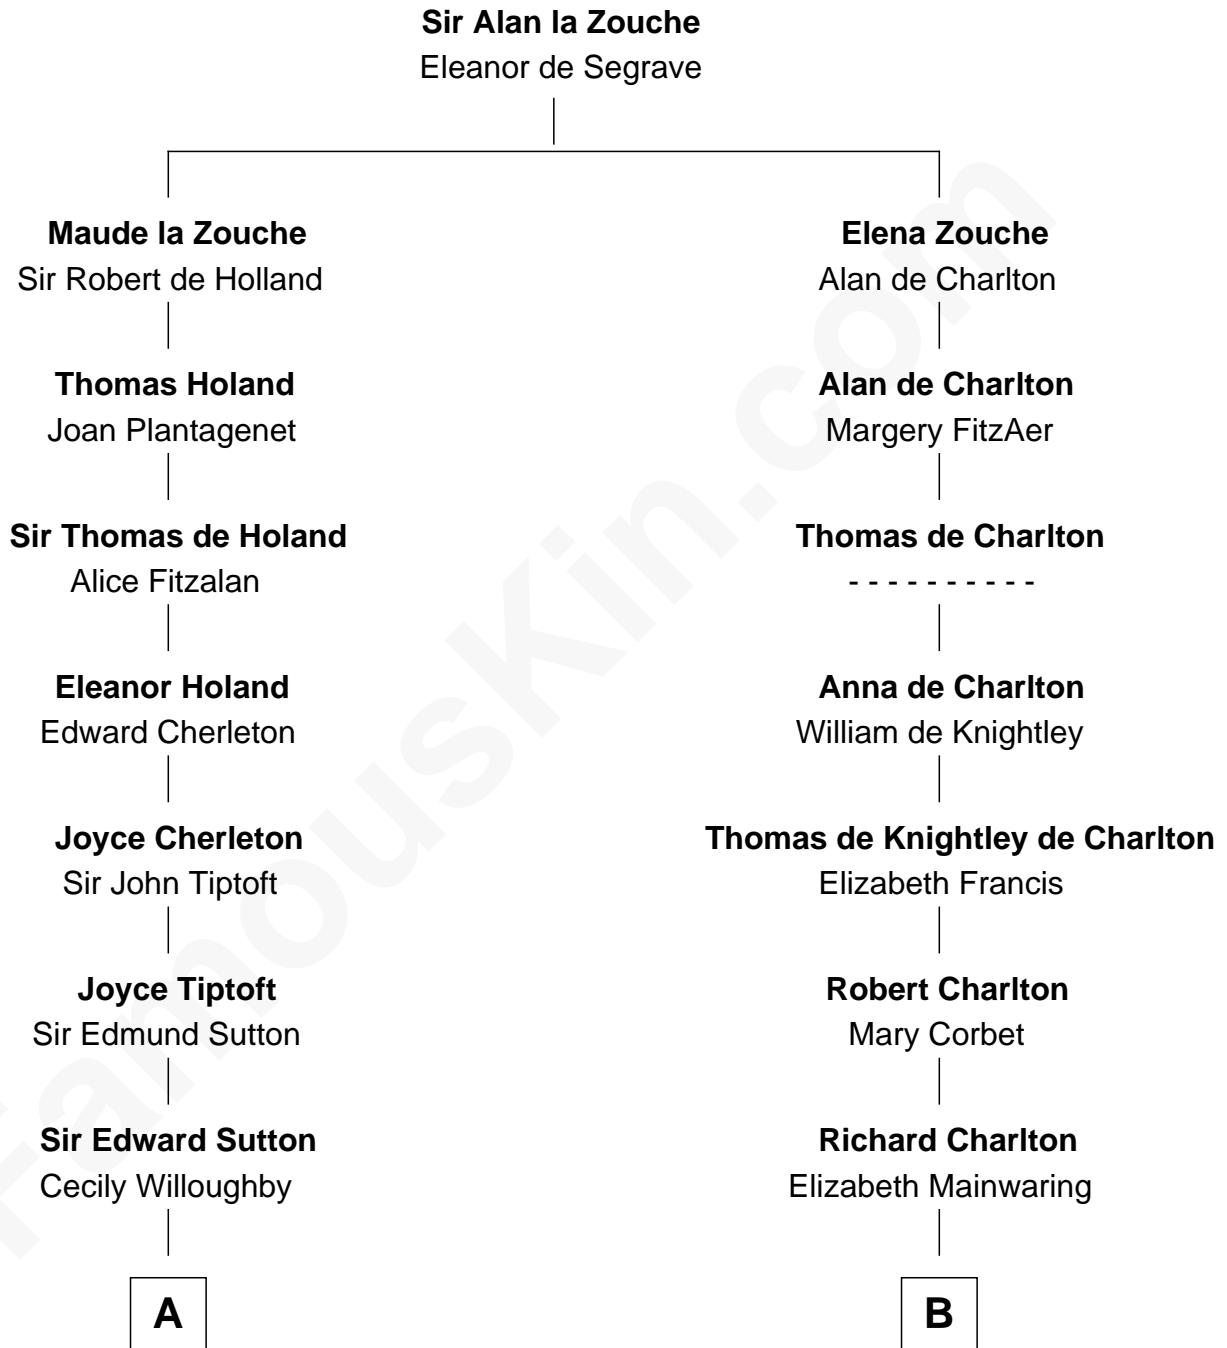

FamousKin.com

Relationship Chart of

Bill Weld

68th Governor of Massachusetts

15th cousin 6 times removed of

Samuel Prescott

Completed Paul Revere's Midnight Ride

C

—
Harriet Low
John Babcock Hillard

—
Harriet Hillard
William Augustus White

—
Margaret Low White
Francis Minot Weld

—
David Weld
Mary Blake Nichols

—
Bill Weld
68th Governor of Massachusetts

FamousKin.com